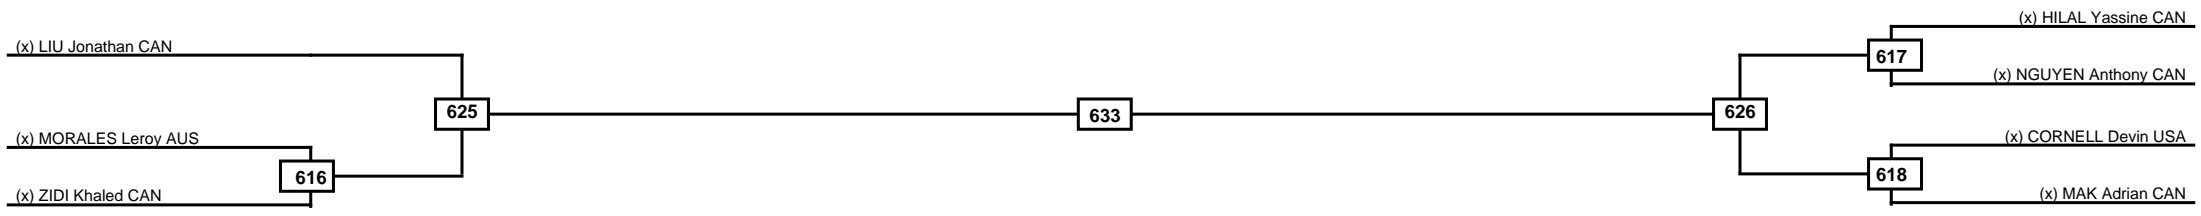

Quarterfinals	Semifinals	Final	Semifinals	Quarterfinals

Classification

LEGEND	RSC: Win by Referee stops contest	PTG: Win by Point gap	SUP: Win by Superiority	DSQ: Win by Disqualification	DQB: Win by Disqualification for Unsportsmanlike behavior	DWR: Win by double Withdrawal	R: Round
	PFT: Win by Final score	GDP: Win by Golden points	WDR: Win by Withdrawal	PUN: Win by Punitive declaration	DDB: Double disqualification for Unsportsmanlike behavior	DDQ: Double Disqualification