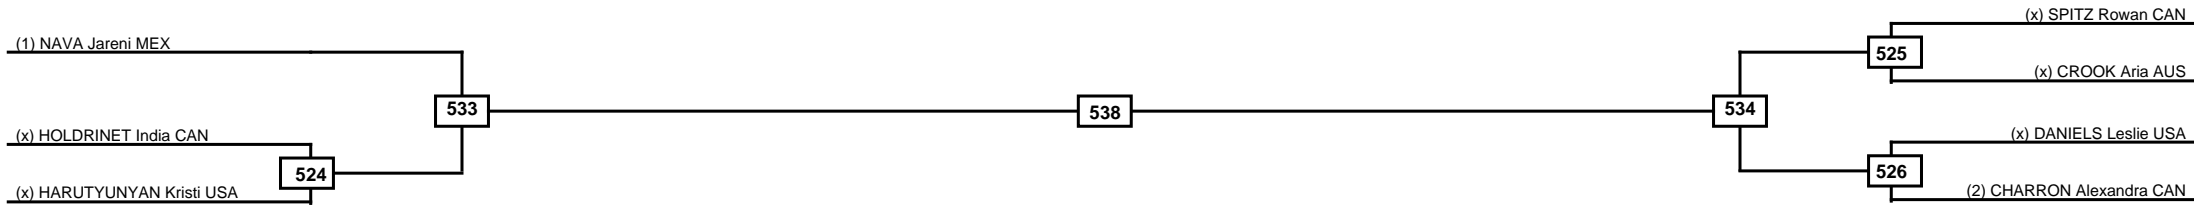

Quarterfinals	Semifinals	Final	Semifinals	Quarterfinals

Classification

LEGEND	RSC: Win by Referee stops contest	PTG: Win by Point gap	SUP: Win by Superiority	DSQ: Win by Disqualification	DQB: Win by Disqualification for Unsportsmanlike behavior	DWR: Win by double Withdrawal	R: Round
(x)Seed	PFT: Win by Final score	GDP: Win by Golden points	WDR: Win by Withdrawal	PUN: Win by Punitive declaration	DDB: Double disqualification for Unsportsmanlike behavior	DDQ: Double Disqualification