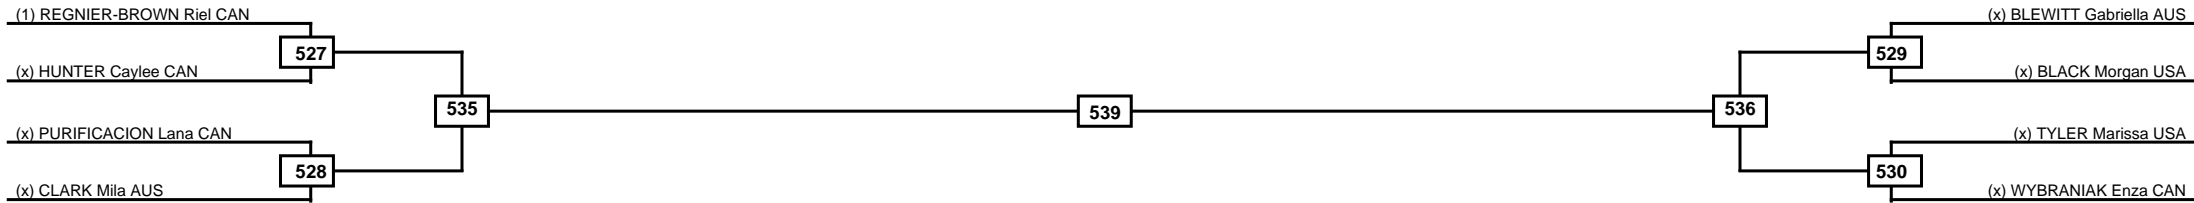

Quarterfinals	Semifinals	Final	Semifinals	Quarterfinals

Classification

LEGEND	RSC: Win by Referee stops contest	PTG: Win by Point gap	SUP: Win by Superiority	DSQ: Win by Disqualification	DQB: Win by Disqualification for Unsportsmanlike behavior	DWR: Win by double Withdrawal	R: Round
	PFT: Win by Final score	GDP: Win by Golden points	WDR: Win by Withdrawal	PUN: Win by Punitive declaration	DDB: Double disqualification for Unsportsmanlike behavior	DDQ: Double Disqualification