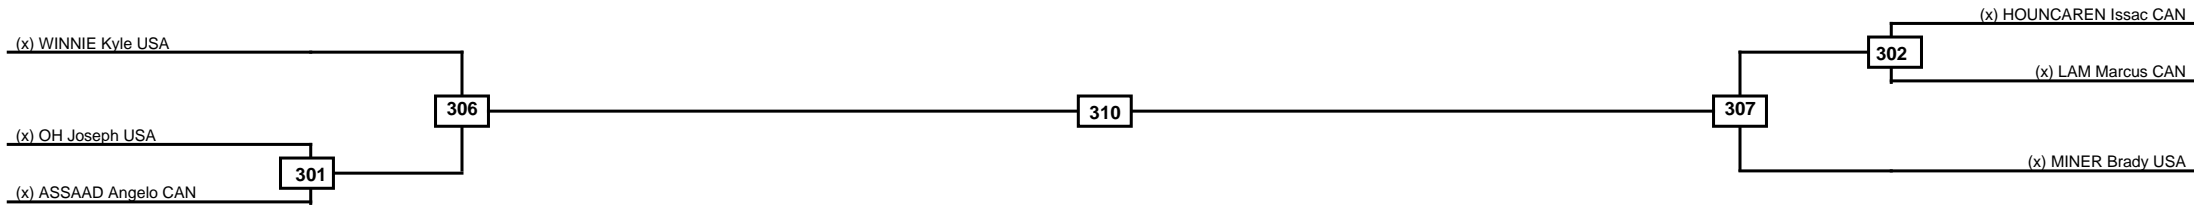

Quarterfinals	Semifinals	Final	Semifinals	Quarterfinals

Classification

LEGEND	RSC: Win by Referee stops contest	PTG: Win by Point gap	SUP: Win by Superiority	DSQ: Win by Disqualification	DQB: Win by Disqualification for Unsportsmanlike behavior	DWR: Win by double Withdrawal	R: Round
(x)Seed	PFT: Win by Final score	GDP: Win by Golden points	WDR: Win by Withdrawal	PUN: Win by Punitive declaration	DDB: Double disqualification for Unsportsmanlike behavior	DDQ: Double Disqualification