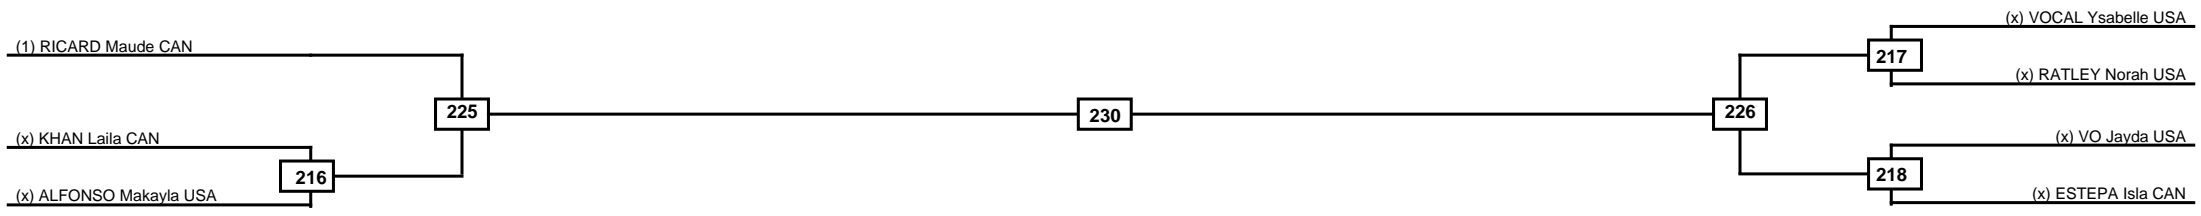

Quarterfinals	Semifinals	Final	Semifinals	Quarterfinals

Classification

LEGEND	RSC: Win by Referee stops contest	PTG: Win by Point gap	SUP: Win by Superiority	DSQ: Win by Disqualification	DQB: Win by Disqualification for Unsportsmanlike behavior	DWR: Win by double Withdrawal	R: Round
(x)Seed	PFT: Win by Final score	GDP: Win by Golden points	WDR: Win by Withdrawal	PUN: Win by Punitive declaration	DDB: Double disqualification for Unsportsmanlike behavior	DDQ: Double Disqualification