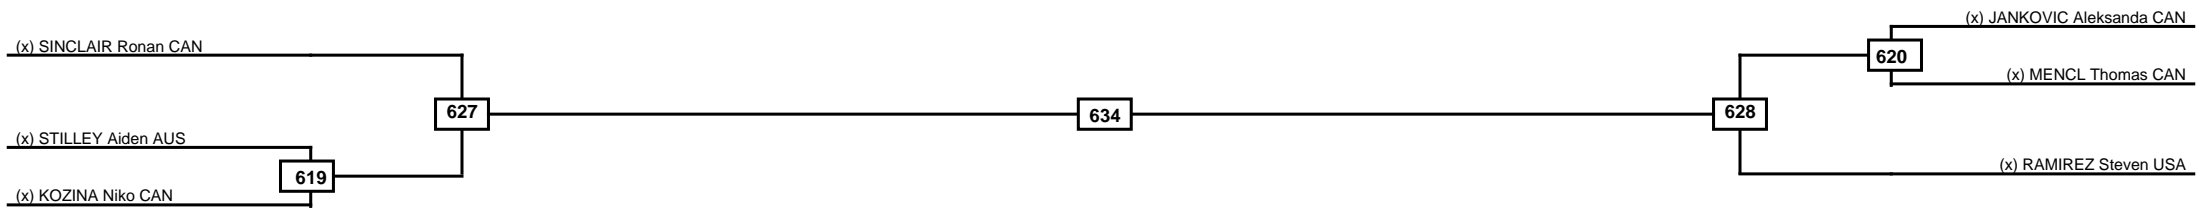

Quarterfinals	Semifinals	Final	Semifinals	Quarterfinals

Classification

LEGEND	RSC: Win by Referee stops contest	PTG: Win by Point gap	SUP: Win by Superiority	DSQ: Win by Disqualification	DQB: Win by Disqualification for Unsportsmanlike behavior	DWR: Win by double Withdrawal	R: Round
(x)Seed	PFT: Win by Final score	GDP: Win by Golden points	WDR: Win by Withdrawal	PUN: Win by Punitive declaration	DDB: Double disqualification for Unsportsmanlike behavior	DDQ: Double Disqualification