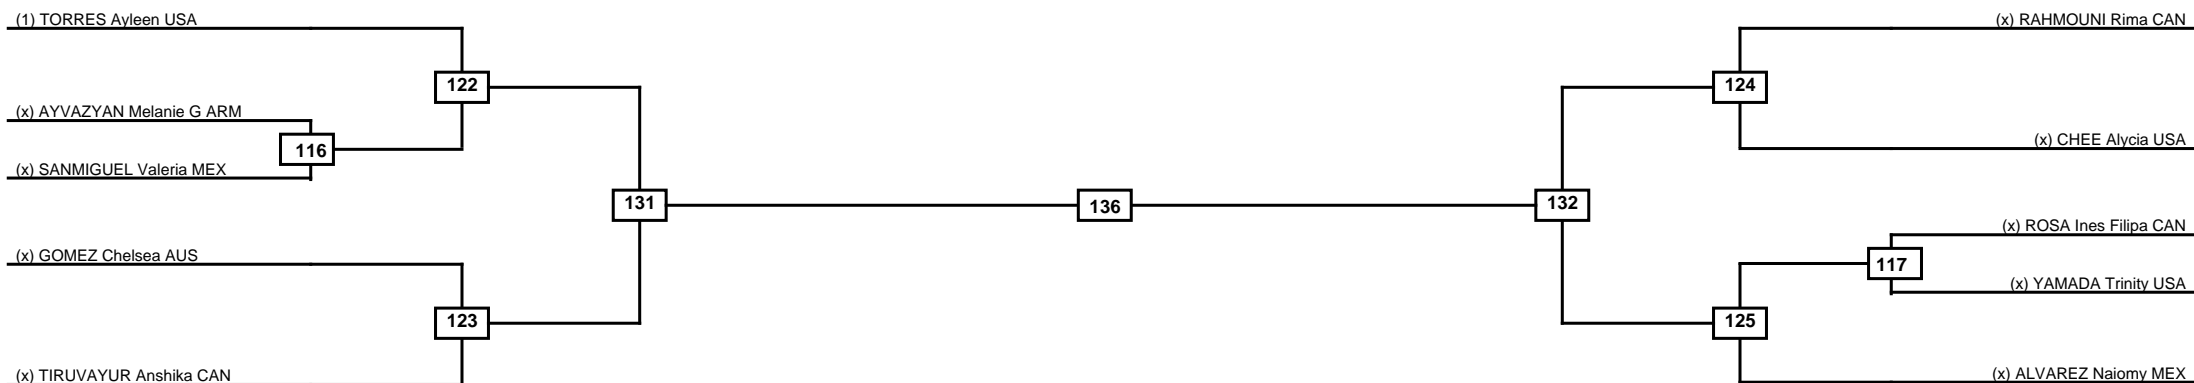

Round of 16   Quarterfinals   Semifinals   Final   Semifinals   Quarterfinals   Round of 16

Classification

LEGEND RSC: Win by Referee stops contest   PTG: Win by Point gap   SUP: Win by Superiority   DSQ: Win by Disqualification   DQB: Win by Disqualification for Unsportsmanlike behavior   DWR: Win by double Withdrawal   R: Round
(x)Seed   PFT: Win by Final score   GDP: Win by Golden points   WDR: Win by Withdrawal   PUN: Win by Punitive declaration   DDB: Double disqualification for Unsportsmanlike behavior   DDQ: Double Disqualification