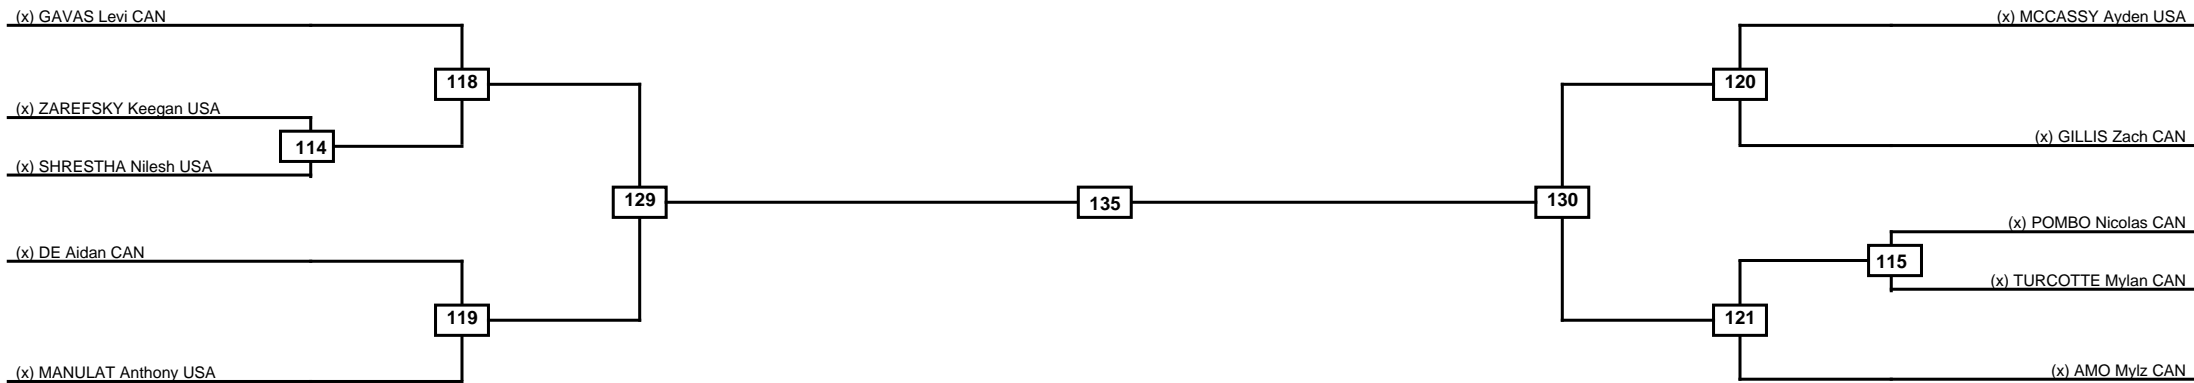

Quarterfinals	Semifinals	Final	Semifinals	Quarterfinals
---------------	------------	-------	------------	---------------

Classification

LEGEND	RSC: Win by Referee stops contest	PTG: Win by Point gap	SUP: Win by Superiority	DSQ: Win by Disqualification	DQB: Win by Disqualification for Unsportsmanlike behavior	DWR: Win by double Withdrawal	R: Round
(x)Seed	PFT: Win by Final score	GDP: Win by Golden points	WDR: Win by Withdrawal	PUN: Win by Punitive declaration	DDB: Double disqualification for Unsportsmanlike behavior	DDQ: Double Disqualification	

Round of 16	Quarterfinals	Semifinals	Final	Semifinals	Quarterfinals	Round of 16
-------------	---------------	------------	-------	------------	---------------	-------------

Classification

LEGEND	RSC: Win by Referee stops contest	PTG: Win by Point gap	SUP: Win by Superiority	DSQ: Win by Disqualification	DQB: Win by Disqualification for Unsportsmanlike behavior	DWR: Win by double Withdrawal	R: Round
(x)Seed	PFT: Win by Final score	GDP: Win by Golden points	WDR: Win by Withdrawal	PUN: Win by Punitive declaration	DDB: Double disqualification for Unsportsmanlike behavior	DDQ: Double Disqualification	