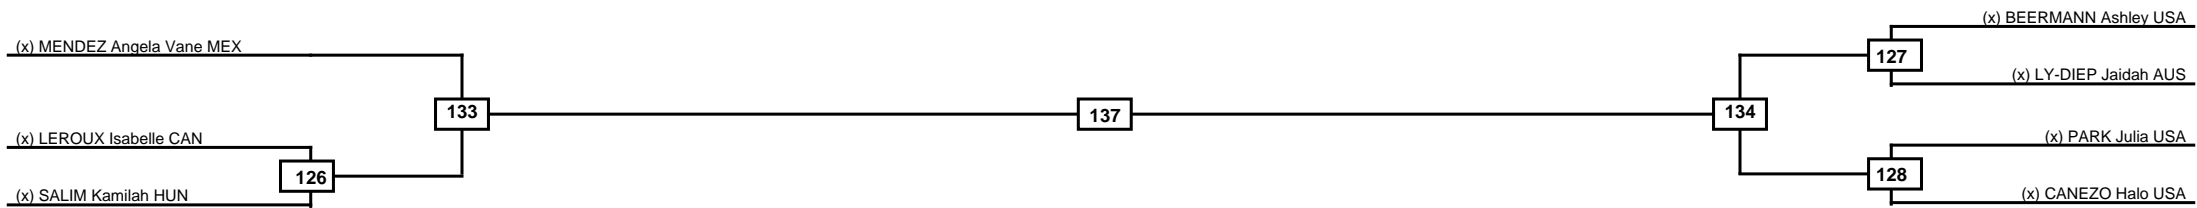

Quarterfinals	Semifinals	Final	Semifinals	Quarterfinals

Classification

LEGEND	RSC: Win by Referee stops contest	PTG: Win by Point gap	SUP: Win by Superiority	DSQ: Win by Disqualification	DQB: Win by Disqualification for Unsportsmanlike behavior	DWR: Win by double Withdrawal	R: Round
(x)Seed	PFT: Win by Final score	GDP: Win by Golden points	WDR: Win by Withdrawal	PUN: Win by Punitive declaration	DDB: Double disqualification for Unsportsmanlike behavior	DDQ: Double Disqualification