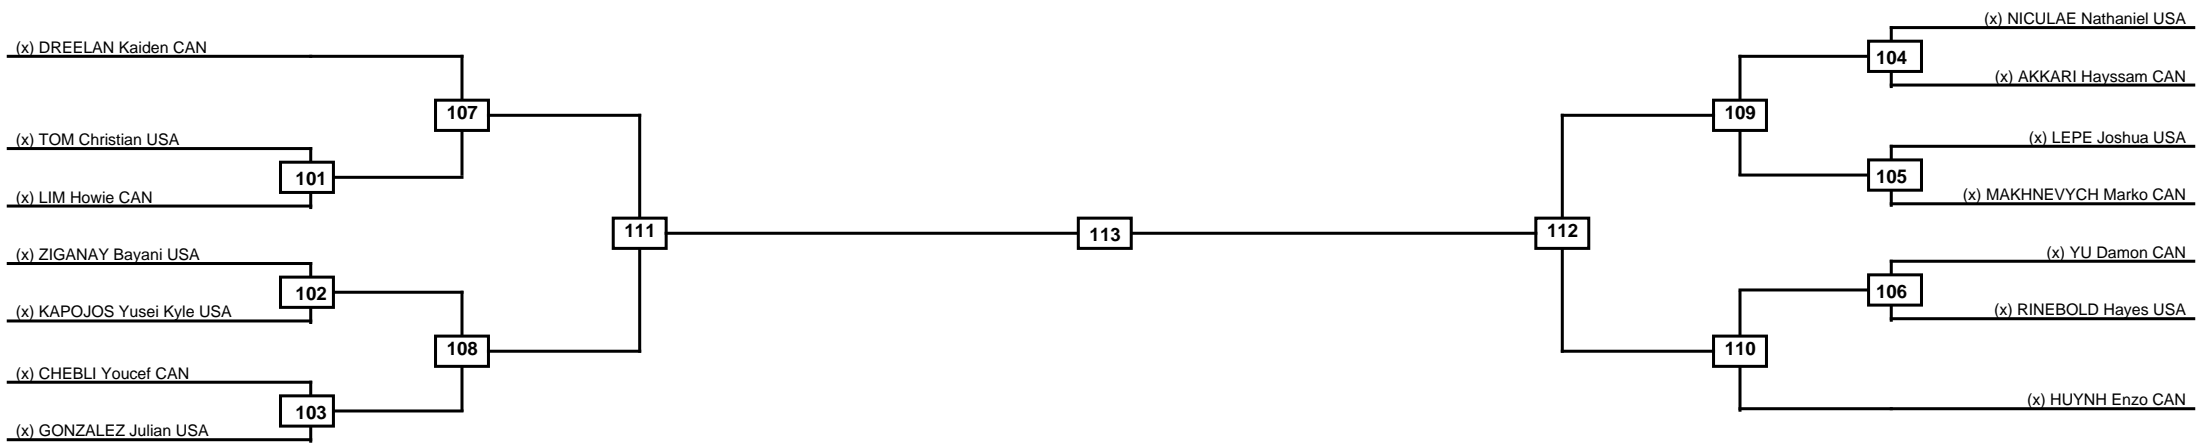

Round of 16	Quarterfinals	Semifinals	Final

Classification

LEGEND	RSC: Win by Referee stops contest	PTG: Win by Point gap	SUP: Win by Superiority	DSQ: Win by Disqualification	DQB: Win by Disqualification for Unsportsmanlike behavior	DWR: Win by double Withdrawal	R: Round
	(x)Seed	PFT: Win by Final score	GDP: Win by Golden points	WDR: Win by Withdrawal	PUN: Win by Punitive declaration	DDB: Double disqualification for Unsportsmanlike behavior	DDQ: Double Disqualification