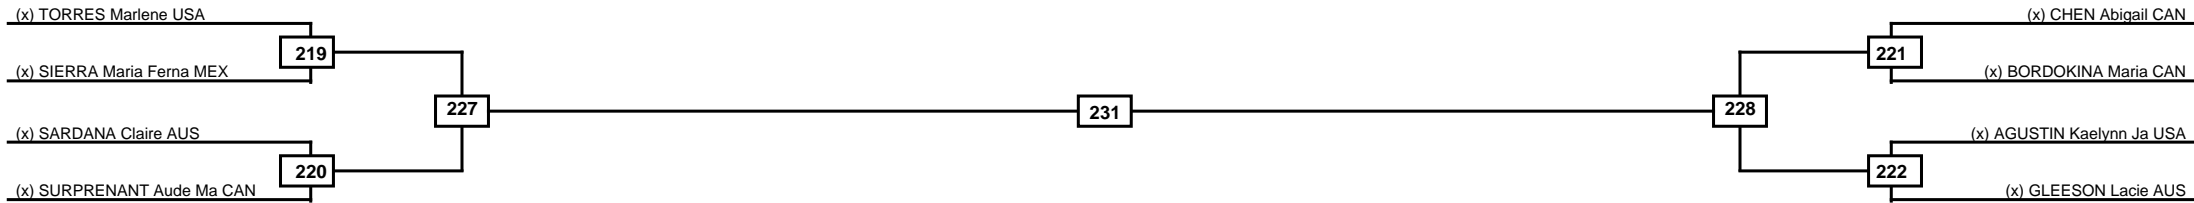

Quarterfinals	Semifinals	Final	Semifinals	Quarterfinals

Classification

LEGEND	RSC: Win by Referee stops contest	PTG: Win by Point gap	SUP: Win by Superiority	DSQ: Win by Disqualification	DQB: Win by Disqualification for Unsportsmanlike behavior	DWR: Win by double Withdrawal	R: Round
(x)Seed	PFT: Win by Final score	GDP: Win by Golden points	WDR: Win by Withdrawal	PUN: Win by Punitive declaration	DDB: Double disqualification for Unsportsmanlike behavior	DDQ: Double Disqualification