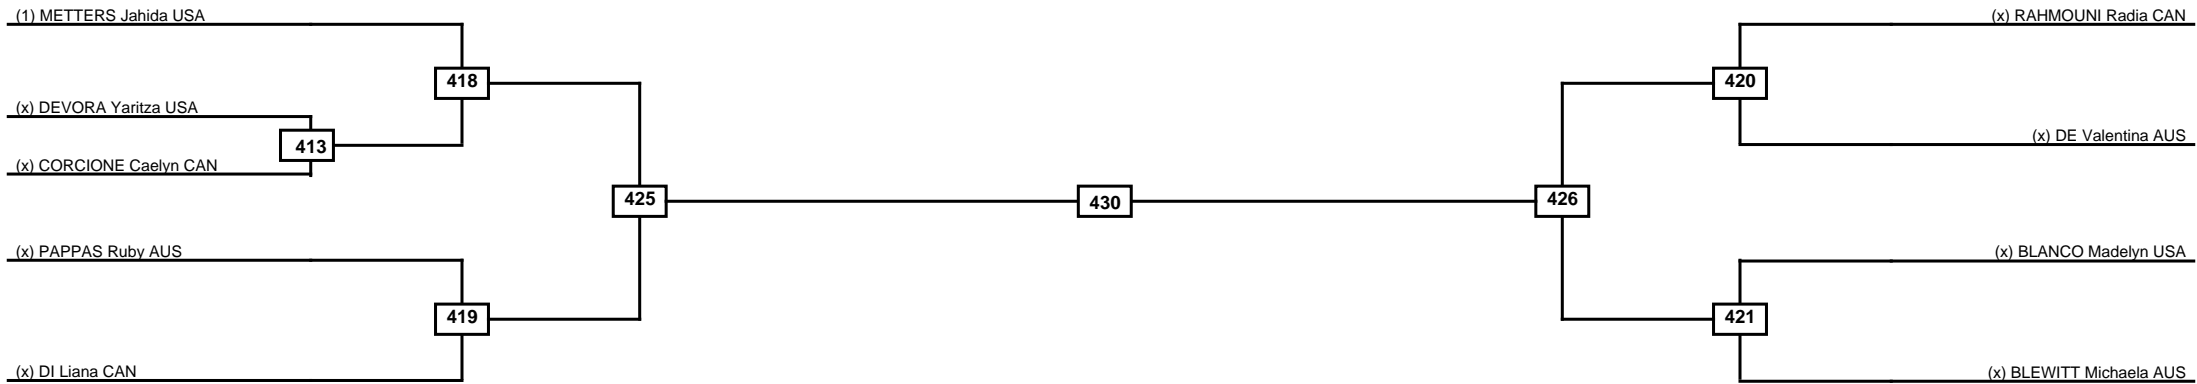

Round of 16	Quarterfinals	Semifinals	Final	Semifinals	Quarterfinals	Round of 16

Classification

LEGEND	RSC: Win by Referee stops contest	PTG: Win by Point gap	SUP: Win by Superiority	DSQ: Win by Disqualification	DQB: Win by Disqualification for Unsportsmanlike behavior	DWR: Win by double Withdrawal	R: Round
	PFT: Win by Final score	GDP: Win by Golden points	WDR: Win by Withdrawal	PUN: Win by Punitive declaration	DDB: Double disqualification for Unsportsmanlike behavior	DDQ: Double Disqualification