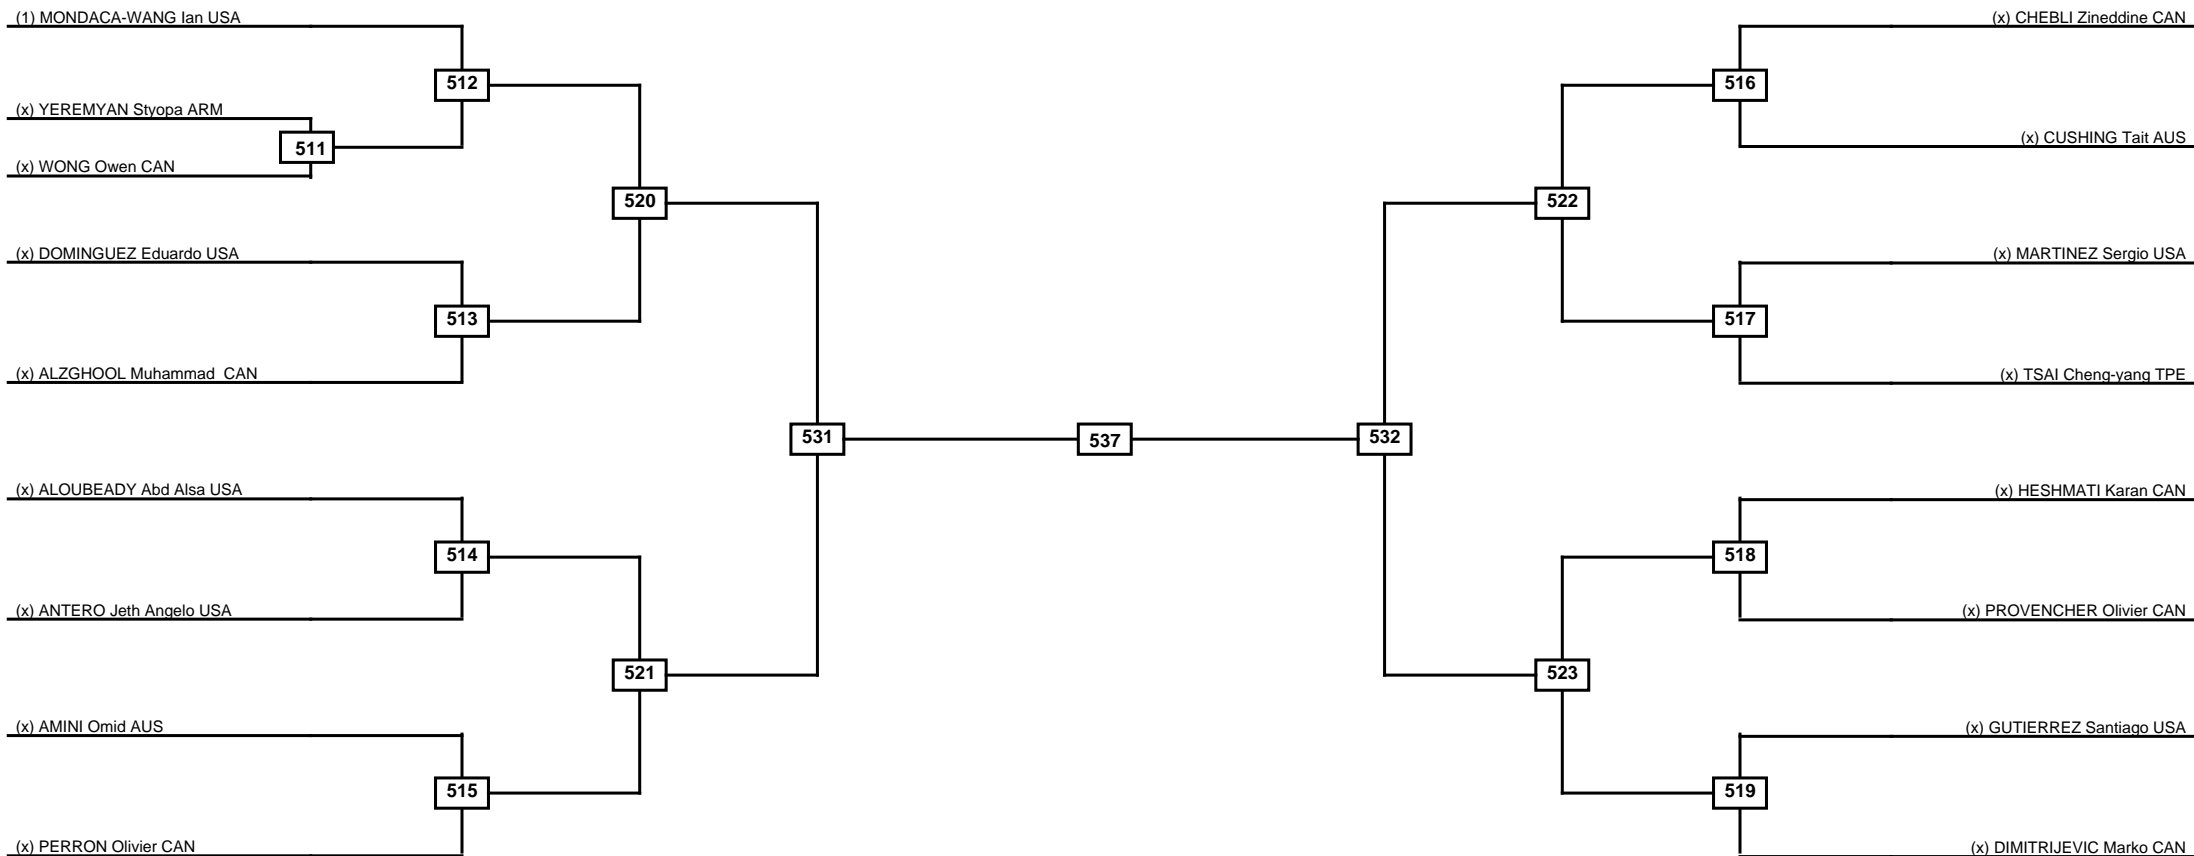

Round of 32 Round of 16 Quarterfinals Semifinals Final Semifinals Quarterfinals Round of 16 Round of 32

Classification

LEGEND RSC: Win by Referee stops contest PTG: Win by Point gap SUP: Win by Superiority DSQ: Win by Disqualification DQB: Win by Disqualification for Unsportsmanlike behavior DWR: Win by double Withdrawal R: Round
 (x)Seed PFT: Win by Final score GDP: Win by Golden points WDR: Win by Withdrawal PUN: Win by Punitive declaration DDB: Double disqualification for Unsportsmanlike behavior DDQ: Double Disqualification