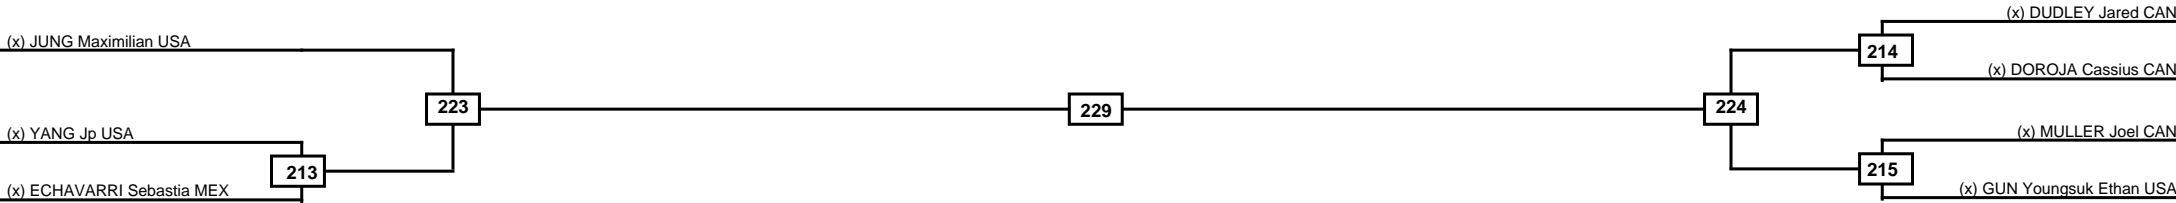

Quarterfinals	Semifinals	Final	Semifinals	Quarterfinals

Classification

LEGEND	RSC: Win by Referee stops contest	PTG: Win by Point gap	SUP: Win by Superiority	DSQ: Win by Disqualification	DQB: Win by Disqualification for Unsportsmanlike behavior	DWR: Win by double Withdrawal	R: Round
(x)Seed	PFT: Win by Final score	GDP: Win by Golden points	WDR: Win by Withdrawal	PUN: Win by Punitive declaration	DDB: Double disqualification for Unsportsmanlike behavior	DDQ: Double Disqualification