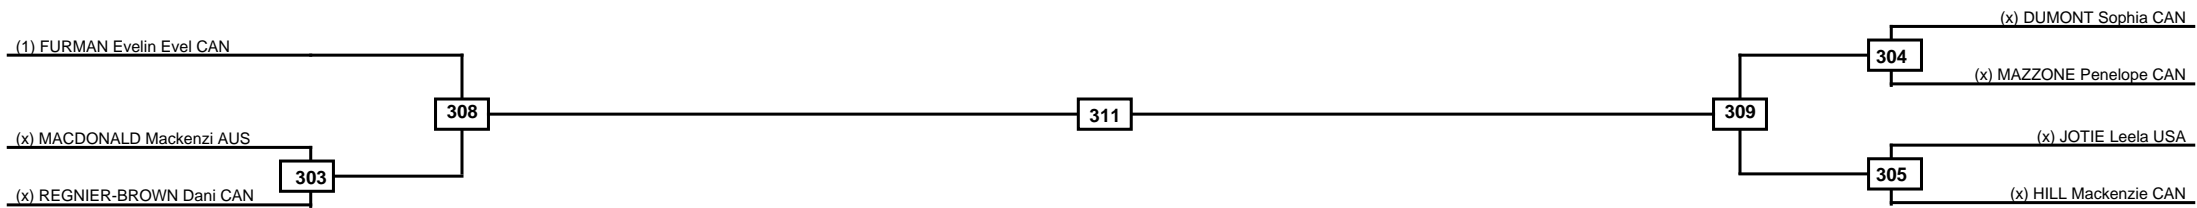

Quarterfinals	Semifinals	Final	Semifinals	Quarterfinals

Classification

LEGEND	RSC: Win by Referee stops contest	PTG: Win by Point gap	SUP: Win by Superiority	DSQ: Win by Disqualification	DQB: Win by Disqualification for Unsportsmanlike behavior	DWR: Win by double Withdrawal	R: Round
(x)Seed	PFT: Win by Final score	GDP: Win by Golden points	WDR: Win by Withdrawal	PUN: Win by Punitive declaration	DDB: Double disqualification for Unsportsmanlike behavior	DDQ: Double Disqualification