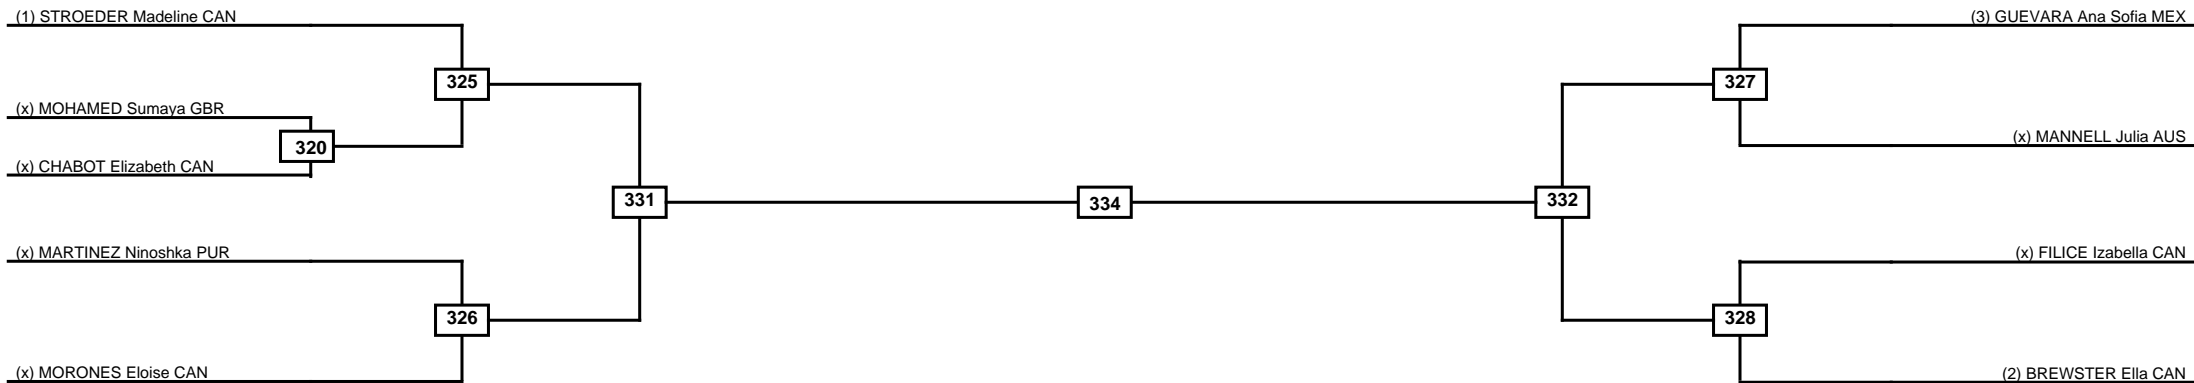

Round of 16
Quarterfinals
Semifinals
Final
Semifinals
Quarterfinals
Round of 16

Classification

LEGEND	RSC: Win by Referee stops contest	PTG: Win by Point gap	SUP: Win by Superiority	DSQ: Win by Disqualification	DQB: Win by Disqualification for Unsportsmanlike behavior	DWR: Win by double Withdrawal	R: Round
(x)Seed	PFT: Win by Final score	GDP: Win by Golden points	WDR: Win by Withdrawal	PUN: Win by Punitive declaration	DDB: Double disqualification for Unsportsmanlike behavior	DDQ: Double Disqualification