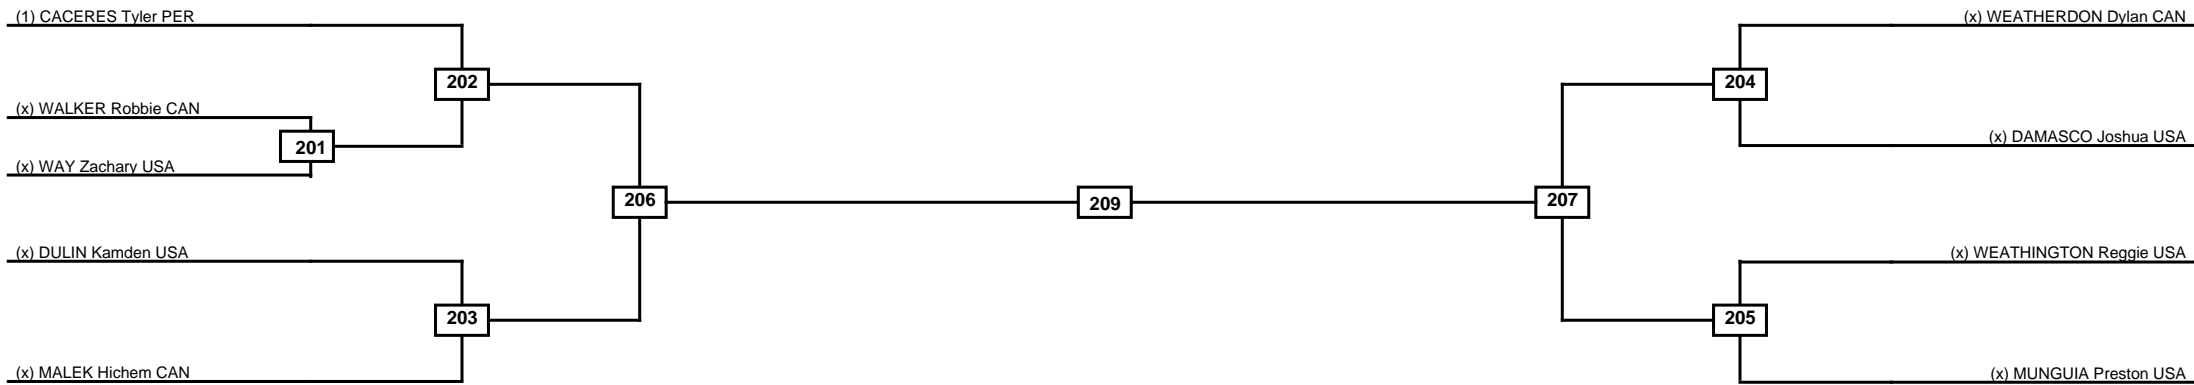

Round of 16	Quarterfinals	Semifinals	Final	Semifinals	Quarterfinals	Round of 16

Classification

LEGEND	RSC: Win by Referee stops contest	PTG: Win by Point gap	SUP: Win by Superiority	DSQ: Win by Disqualification	DQB: Win by Disqualification for Unsportsmanlike behavior	DWR: Win by double Withdrawal	R: Round
(x)Seed	PFT: Win by Final score	GDP: Win by Golden points	WDR: Win by Withdrawal	PUN: Win by Punitive declaration	DDB: Double disqualification for Unsportsmanlike behavior	DDQ: Double Disqualification