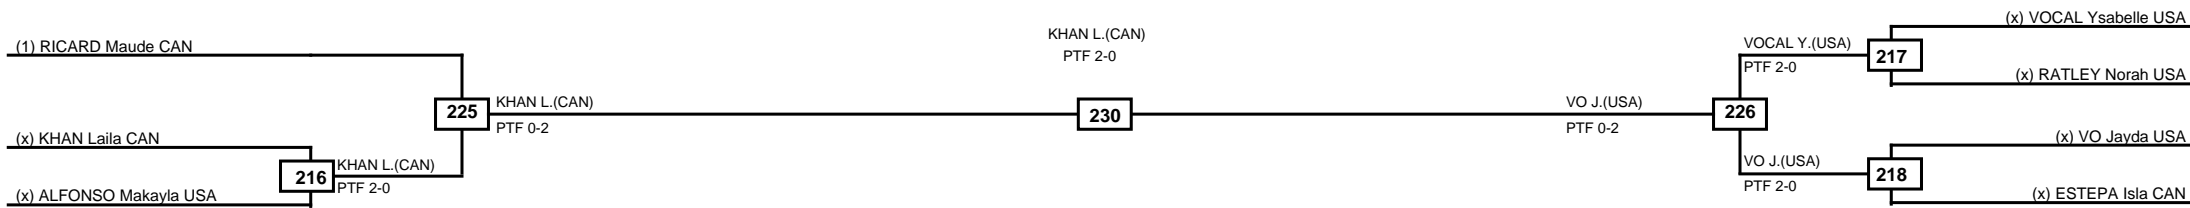

Quarterfinals Semifinals

Final

Semifinals

Quarterfinals

Classification
1 KHAN Laila CAN
2 VO Jayda USA
3 RICARD Maude CAN
3 VOCAL Ysabelle USA

LEGEND RSC: Win by Referee stops contest   PTG: Win by Point gap   SUP: Win by Superiority   DSQ: Win by Disqualification   DQB: Win by Disqualification for Unsportsmanlike behavior   DWR: Win by double Withdrawal   R: Round
(x)Seed   PFT: Win by Final score   GDP: Win by Golden points   WDR: Win by Withdrawal   PUN: Win by Punitive declaration   DDB: Double disqualification for Unsportsmanlike behavior   DDQ: Double Disqualification