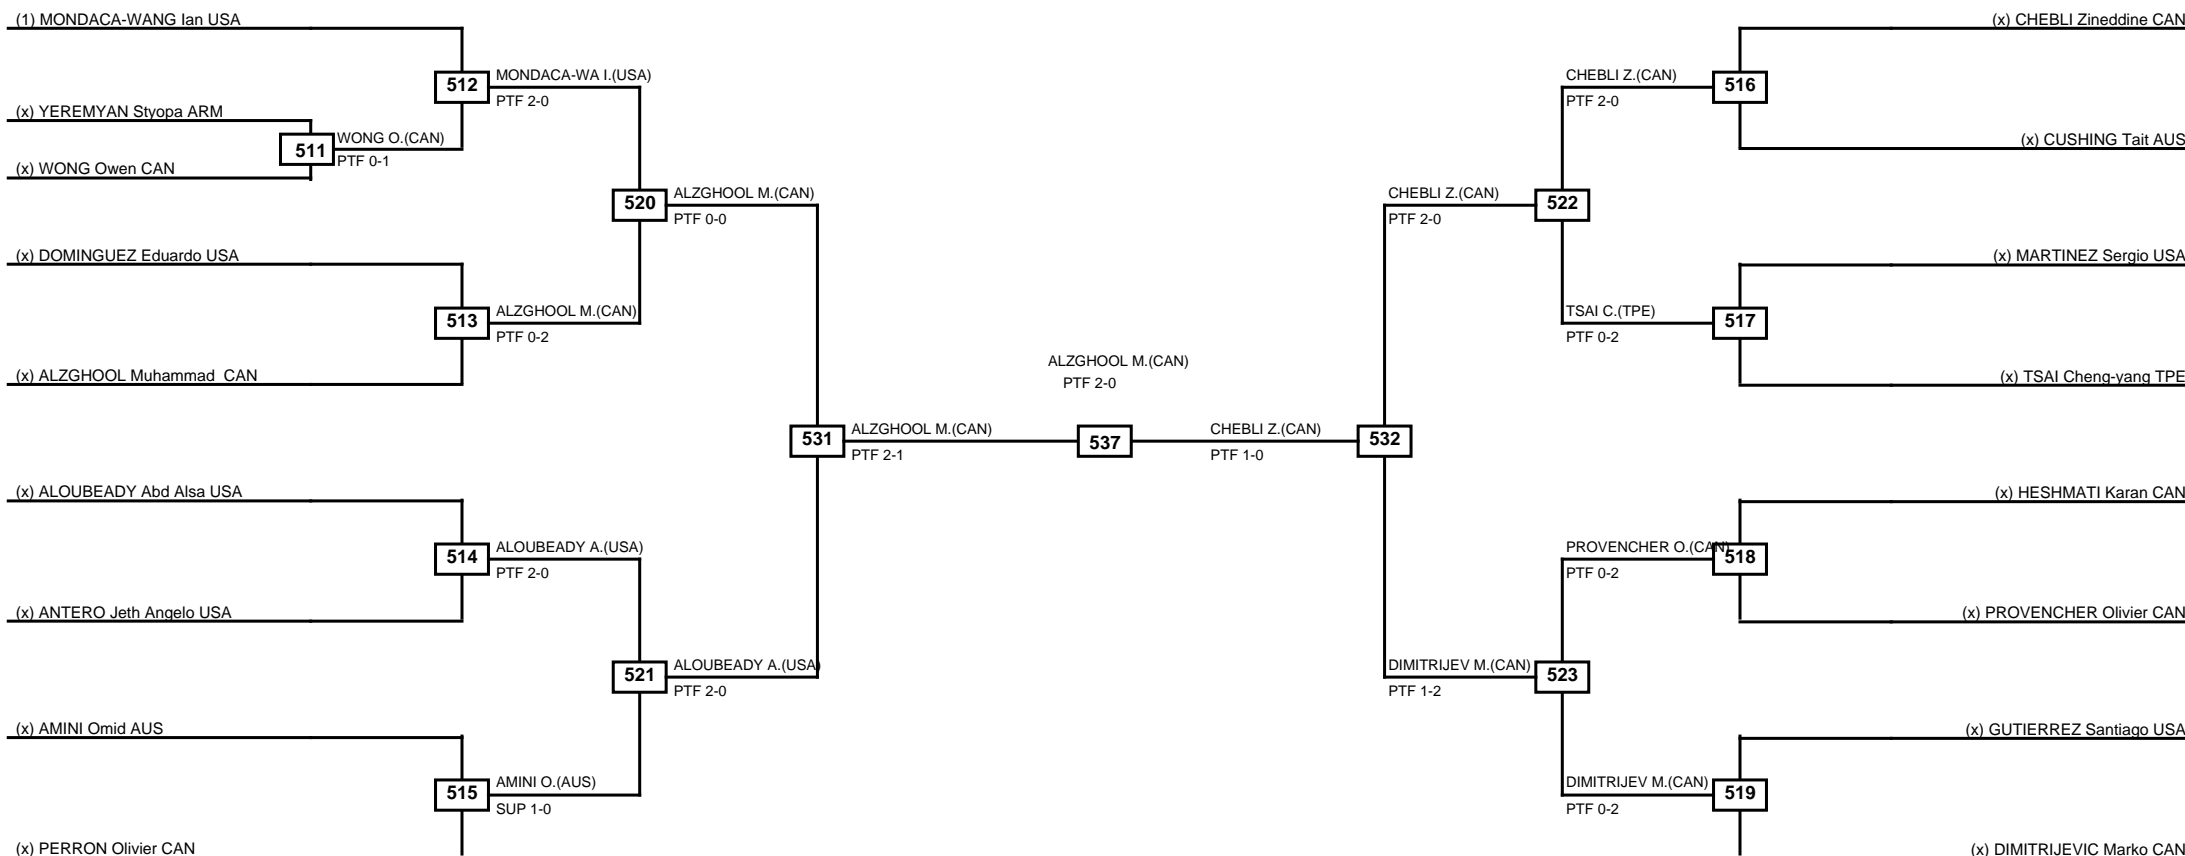

Round of 32   Round of 16   Quarterfinals   Semifinals   Final   Semifinals   Quarterfinals   Round of 16   Round of 32

Classification
1 ALZGHOOL Muhammad Almutaz CAN
2 CHEBLI Zineddine CAN
3 DIMITRIJEVIC Marko CAN
3 ALOUBEADY Abd Alsalam USA

LEGEND RSC: Win by Referee stops contest   PTF: Win by Point gap   SUP: Win by Superiority   DSQ: Win by Disqualification   DQB: Win by Disqualification for Unsportsmanlike behavior   DWR: Win by double Withdrawal   R: Round
(x)Seed   PFT: Win by Final score   GDP: Win by Golden points   WDR: Win by Withdrawal   PUN: Win by Punitive declaration   DDB: Double disqualification for Unsportsmanlike behavior   DDQ: Double Disqualification