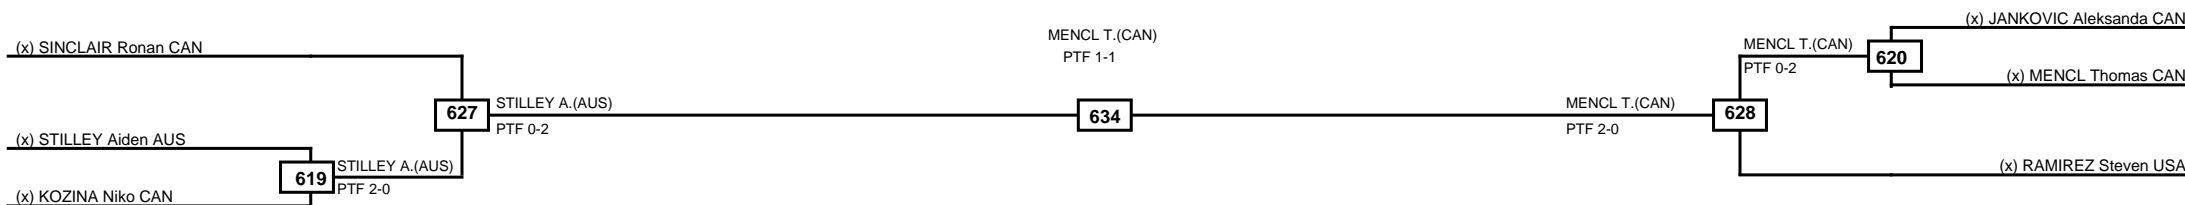

Quarterfinals Semifinals

Final

Semifinals

Quarterfinals

Classification
1 MENCL Thomas CAN
2 STILLEY Aiden AUS
3 SINCLAIR Ronan CAN
3 RAMIREZ Steven USA

LEGEND RSC: Win by Referee stops contest PTG: Win by Point gap SUP: Win by Superiority DSQ: Win by Disqualification DQB: Win by Disqualification for Unsportsmanlike behavior DWR: Win by double Withdrawal R: Round
(x)Seed PFT: Win by Final score GDP: Win by Golden points WDR: Win by Withdrawal PUN: Win by Punitive declaration DDB: Double disqualification for Unsportsmanlike behavior DDQ: Double Disqualification