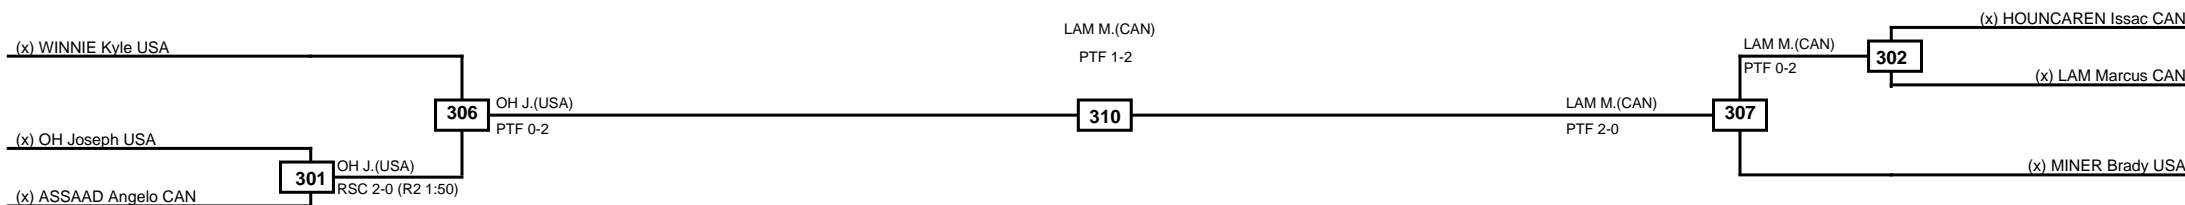

Quarterfinals Semifinals

Final

Semifinals

Quarterfinals

Classification
1 LAM Marcus CAN
2 OH Joseph USA
3 WINNIE Kyle USA
3 MINER Brady USA

LEGEND RSC: Win by Referee stops contest PTG: Win by Point gap SUP: Win by Superiority DSQ: Win by Disqualification DQB: Win by Disqualification for Unsportsmanlike behavior DWR: Win by double Withdrawal R: Round
(x)Seed PFT: Win by Final score GDP: Win by Golden points WDR: Win by Withdrawal PUN: Win by Punitive declaration DDB: Double disqualification for Unsportsmanlike behavior DDQ: Double Disqualification