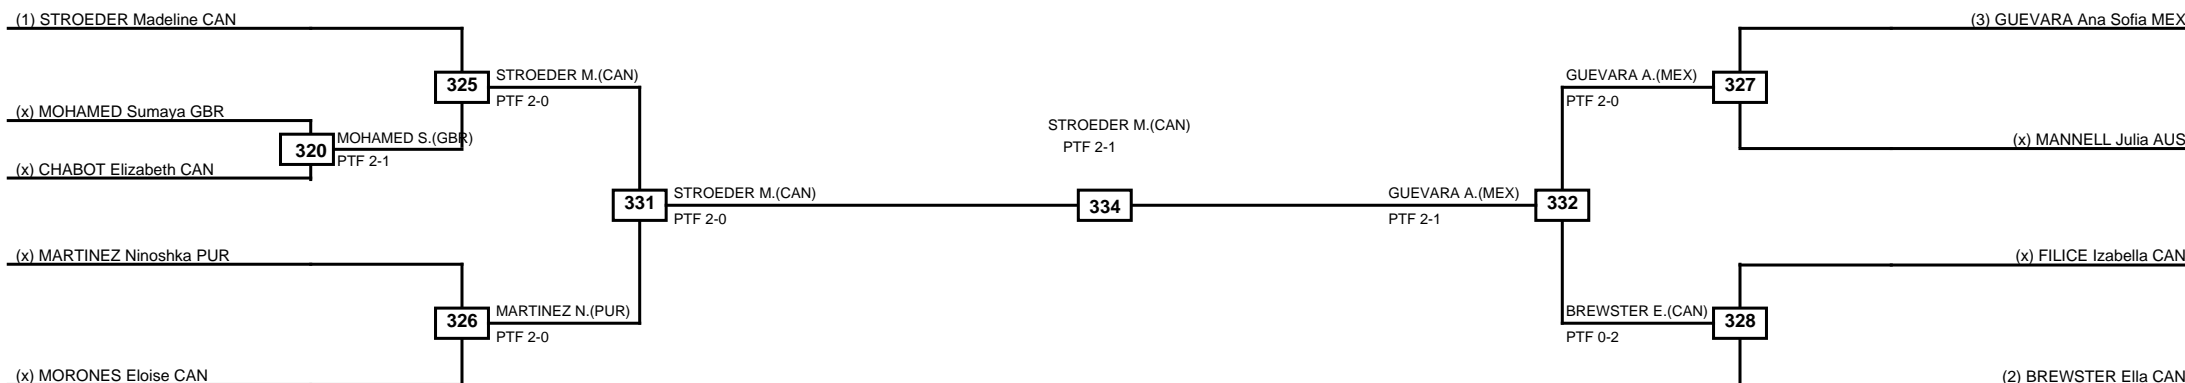

Round of 16   Quarterfinals   Semifinals   Final   Semifinals   Quarterfinals   Round of 16

Classification
1 STROEDER Madeline CAN
2 GUEVARA Ana Sofia MEX
3 BREWSTER Ella CAN
3 MARTINEZ Ninoshka PUR

LEGEND RSC: Win by Referee stops contest   PTG: Win by Point gap   SUP: Win by Superiority   DSQ: Win by Disqualification   DQB: Win by Disqualification for Unsportsmanlike behavior   DWR: Win by double Withdrawal   R: Round
(x)Seed   PFT: Win by Final score   GDP: Win by Golden points   WDR: Win by Withdrawal   PUN: Win by Punitive declaration   DDB: Double disqualification for Unsportsmanlike behavior   DDQ: Double Disqualification