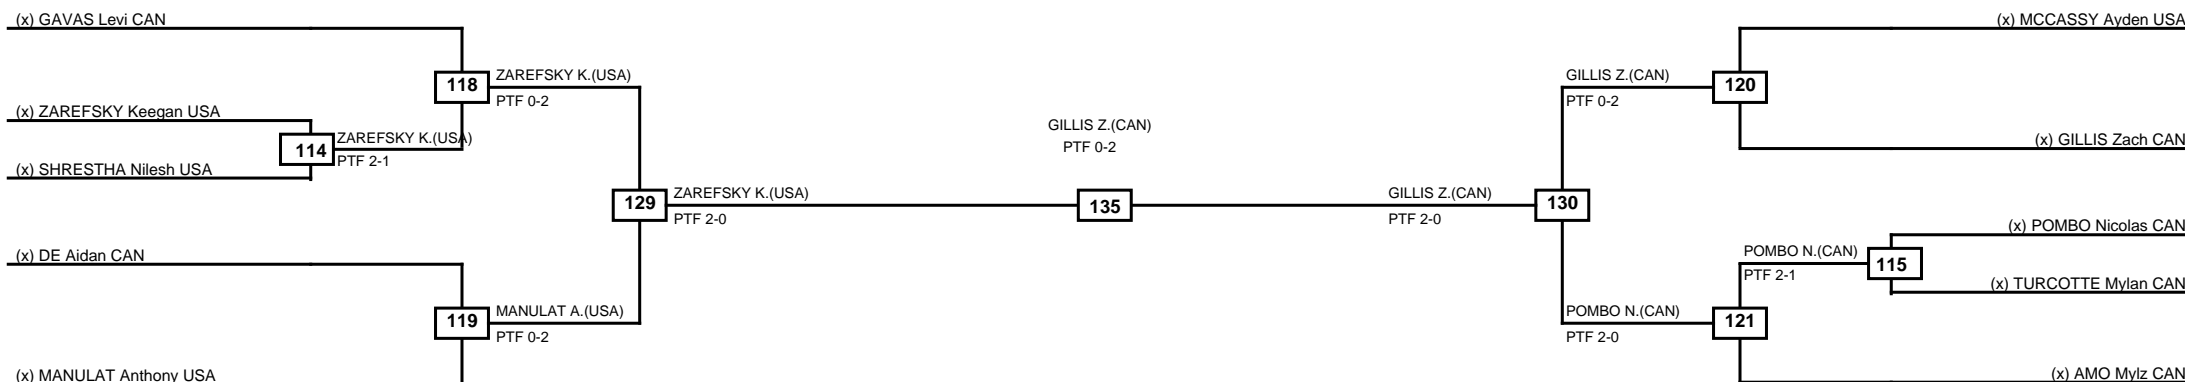

Round of 16 Quarterfinals Semifinals Final Semifinals Quarterfinals Round of 16

Classification
1 HERNANDEZ Steven MEX
2 IGNACIO Michael USA
3 KLAYTHON Fiallos Franco ECU
3 GUARDADO Alexander USA

LEGEND RSC: Win by Referee stops contest PTF: Win by Point gap SUP: Win by Superiority DSQ: Win by Disqualification DQB: Win by Disqualification for Unsportsmanlike behavior DWR: Win by double Withdrawal R: Round
 (x)Seed PFT: Win by Final score GDP: Win by Golden points WDR: Win by Withdrawal PUN: Win by Punitive declaration DDB: Double disqualification for Unsportsmanlike behavior DDQ: Double Disqualification

Quarterfinals Semifinals

Final

Semifinals

Quarterfinals

Classification
1 JUNG Maximilian USA
2 GUN Youngsuk Ethan USA
3 DOROJA Cassius CAN
3 ECHAVARRI Sebastian MEX

LEGEND RSC: Win by Referee stops contest PTG: Win by Point gap SUP: Win by Superiority DSQ: Win by Disqualification DQB: Win by Disqualification for Unsportsmanlike behavior DWR: Win by double Withdrawal R: Round
 (x)Seed PFT: Win by Final score GDP: Win by Golden points WDR: Win by Withdrawal PUN: Win by Punitive declaration DDB: Double disqualification for Unsportsmanlike behavior DDQ: Double Disqualification

Round of 16 Quarterfinals Semifinals Final Semifinals Quarterfinals Round of 16

Classification
1 GILLIS Zach CAN
2 ZAREFSKY Keegan USA
3 POMBO Nicolas CAN
3 MANULAT Anthony USA

LEGEND RSC: Win by Referee stops contest PTG: Win by Point gap SUP: Win by Superiority DSQ: Win by Disqualification DQB: Win by Disqualification for Unsportsmanlike behavior DWR: Win by double Withdrawal R: Round
 (x)Seed PFT: Win by Final score GDP: Win by Golden points WDR: Win by Withdrawal PUN: Win by Punitive declaration DDB: Double disqualification for Unsportsmanlike behavior DDQ: Double Disqualification