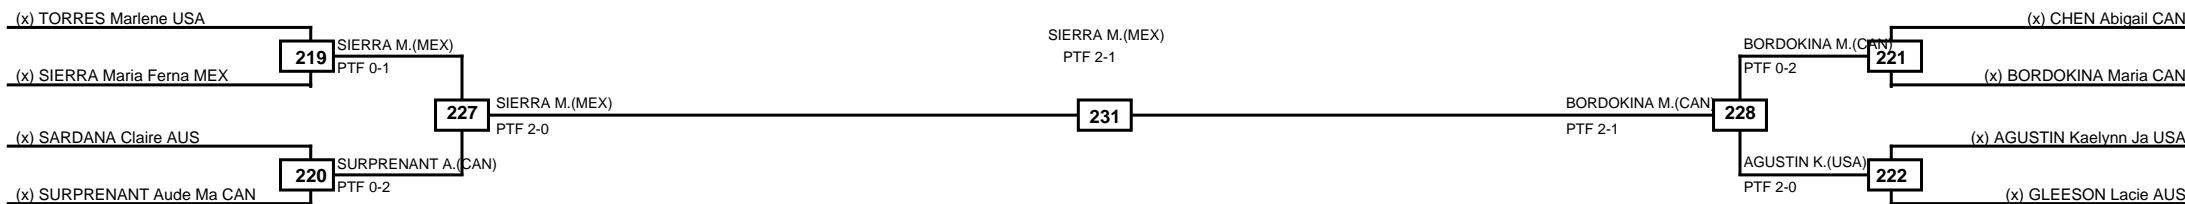

Quarterfinals Semifinals

Final

Semifinals

Quarterfinals

Classification
1 SIERRA Maria Fernanda MEX
2 BORDOKINA Maria CAN
3 SURPRENANT Aude Magloe CAN
3 AGUSTIN Kaelynn Jae USA

LEGEND RSC: Win by Referee stops contest PTG: Win by Point gap SUP: Win by Superiority DSQ: Win by Disqualification DQB: Win by Disqualification for Unsportsmanlike behavior DWR: Win by double Withdrawal R: Round
(x)Seed PFT: Win by Final score GDP: Win by Golden points WDR: Win by Withdrawal PUN: Win by Punitive declaration DDB: Double disqualification for Unsportsmanlike behavior DDQ: Double Disqualification