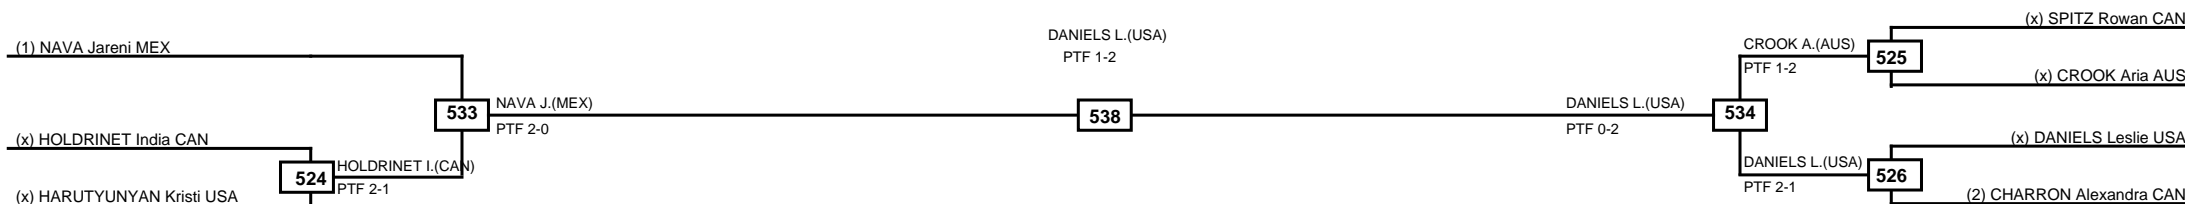

Quarterfinals Semifinals

Final

Semifinals

Quarterfinals

Classification
1 DANIELS Leslie USA
2 NAVA Jareni MEX
3 HOLDRINET India CAN
3 CROOK Aria AUS

LEGEND RSC: Win by Referee stops contest PTG: Win by Point gap SUP: Win by Superiority DSQ: Win by Disqualification DQB: Win by Disqualification for Unsportsmanlike behavior DWR: Win by double Withdrawal R: Round
(x)Seed PFT: Win by Final score GDP: Win by Golden points WDR: Win by Withdrawal PUN: Win by Punitive declaration DDB: Double disqualification for Unsportsmanlike behavior DDQ: Double Disqualification