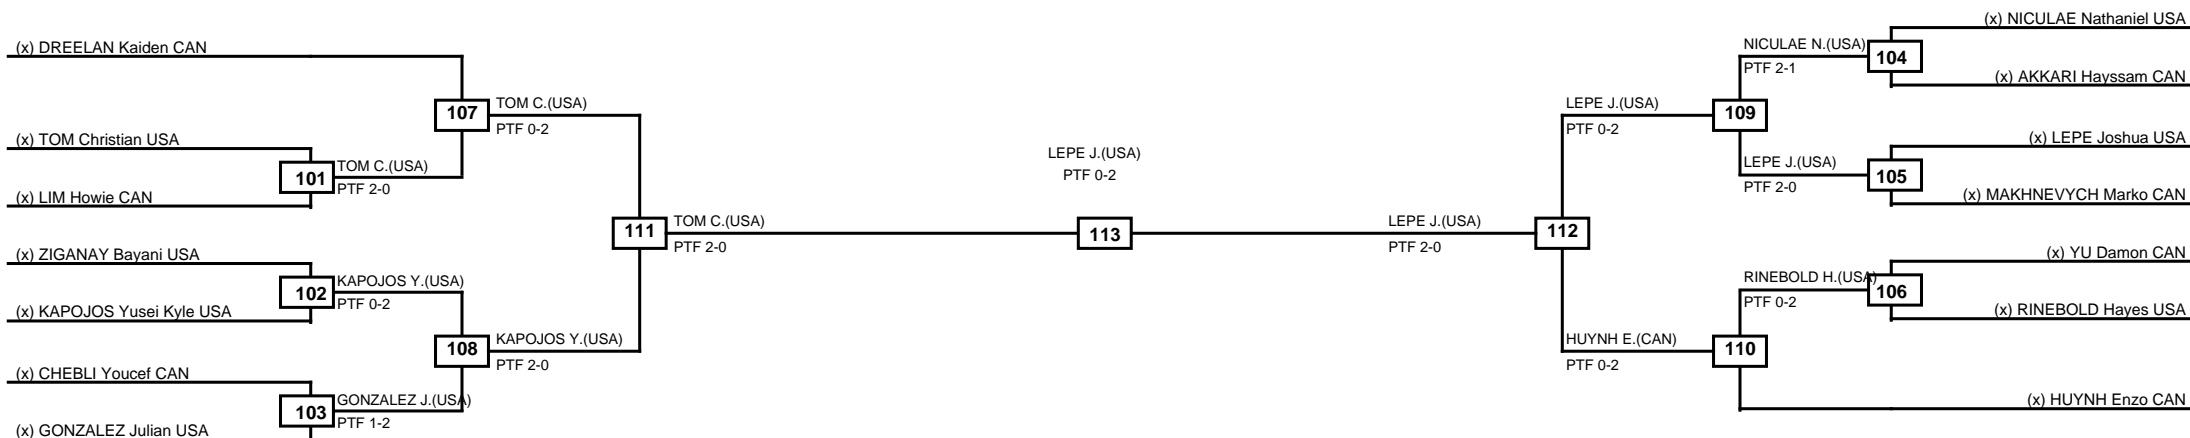

Round of 16   Quarterfinals   Semifinals   Final   Semifinals   Quarterfinals   Round of 16

Classification
1 LEPE Joshua USA
2 TOM Christian USA
3 HUYNH Enzo CAN
3 KAPOJOS Yusei Kyle USA

LEGEND   RSC: Win by Referee stops contest   PTG: Win by Point gap   SUP: Win by Superiority   DSQ: Win by Disqualification   DQB: Win by Disqualification for Unsportsmanlike behavior   DWR: Win by double Withdrawal   R: Round
(x)Seed   PFT: Win by Final score   GDP: Win by Golden points   WDR: Win by Withdrawal   PUN: Win by Punitive declaration   DDB: Double disqualification for Unsportsmanlike behavior   DDQ: Double Disqualification