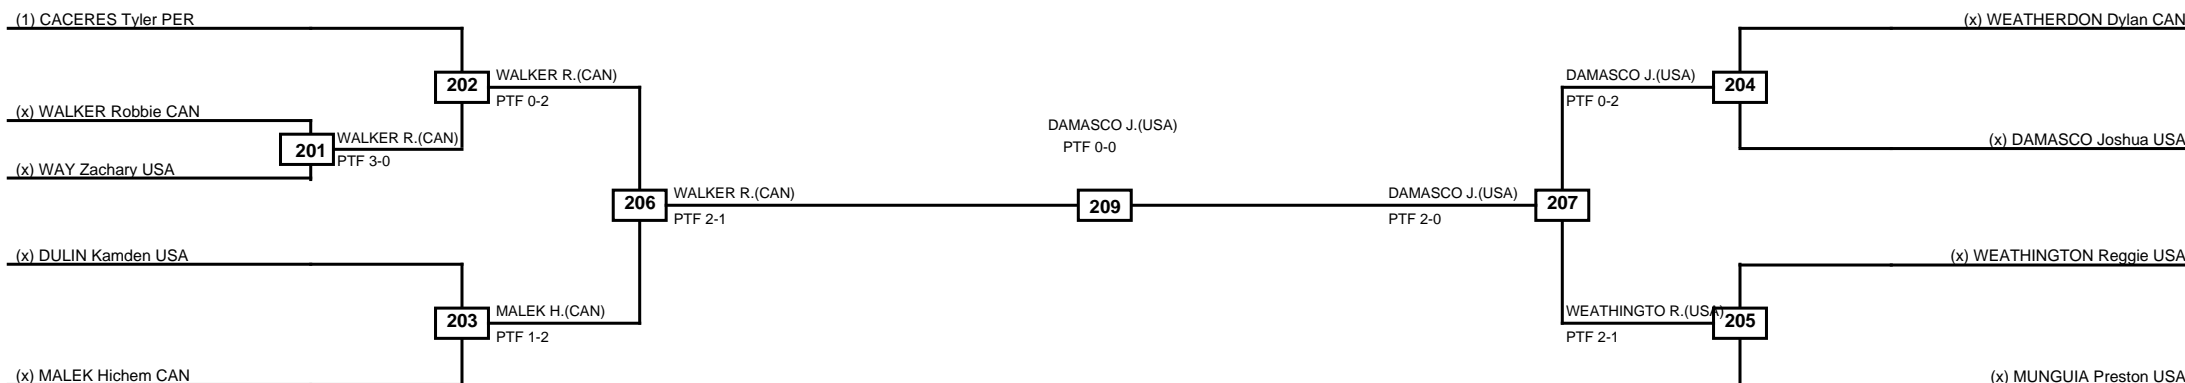

Round of 16 Quarterfinals Semifinals

Final

Semifinals

Quarterfinals

Round of 16

Classification
1 DAMASCO Joshua USA
2 WALKER Robbie CAN
3 WEATHINGTON Reggie USA
3 MALEK Hichem CAN

LEGEND RSC: Win by Referee stops contest PTG: Win by Point gap SUP: Win by Superiority DSQ: Win by Disqualification DQB: Win by Disqualification for Unsportsmanlike behavior DWR: Win by double Withdrawal R: Round
(x)Seed PFT: Win by Final score GDP: Win by Golden points WDR: Win by Withdrawal PUN: Win by Punitive declaration DDB: Double disqualification for Unsportsmanlike behavior DDQ: Double Disqualification