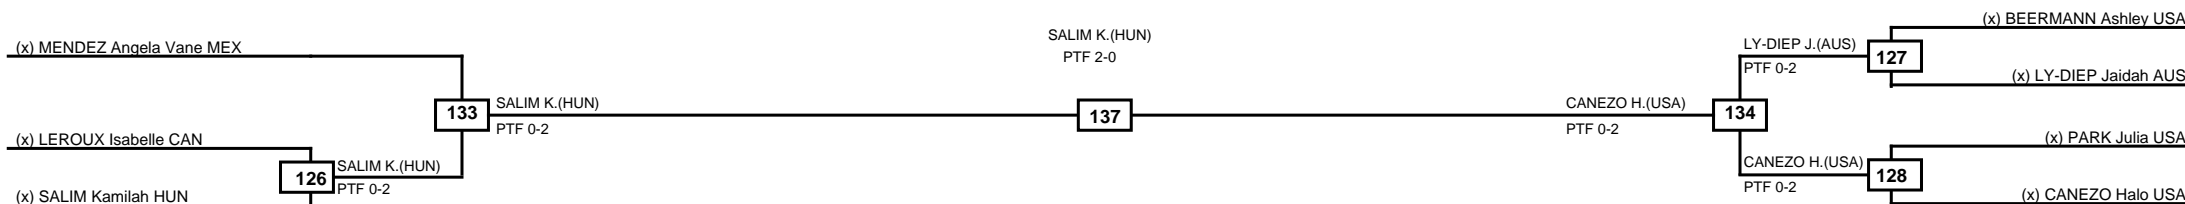

Quarterfinals Semifinals

Final

Semifinals

Quarterfinals

Classification
1 SALIM Kamilah HUN
2 CANEZO Halo USA
3 LY-DIEP Jaidah AUS
3 MENDEZ Angela Vanessa MEX

LEGEND RSC: Win by Referee stops contest PTG: Win by Point gap SUP: Win by Superiority DSQ: Win by Disqualification DQB: Win by Disqualification for Unsportsmanlike behavior DWR: Win by double Withdrawal R: Round
(x)Seed PFT: Win by Final score GDP: Win by Golden points WDR: Win by Withdrawal PUN: Win by Punitive declaration DDB: Double disqualification for Unsportsmanlike behavior DDQ: Double Disqualification