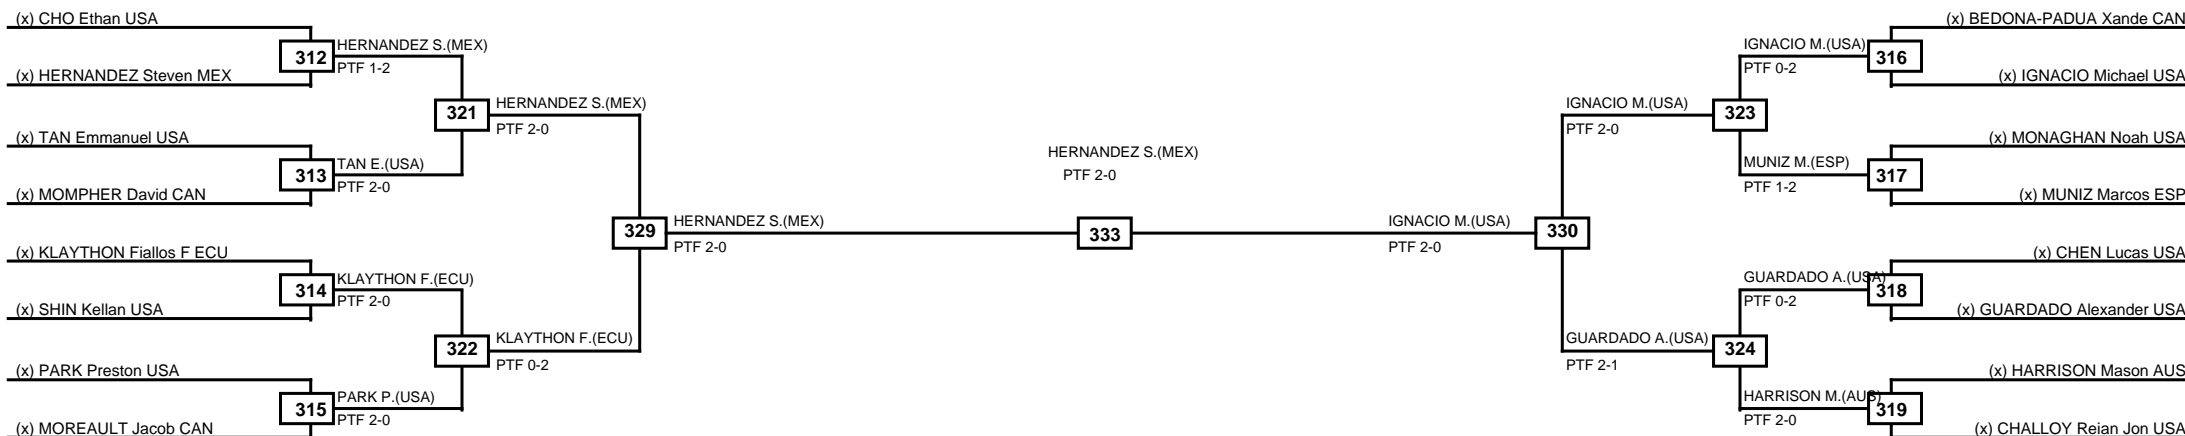

Round of 16   Quarterfinals   Semifinals   Final   Semifinals   Quarterfinals   Round of 16

Classification
1 HERNANDEZ Steven MEX
2 IGNACIO Michael USA
3 KLAYTHON Fiallos Franco ECU
3 GUARDADO Alexander USA

LEGEND RSC: Win by Referee stops contest   PTF: Win by Point gap   SUP: Win by Superiority   DSQ: Win by Disqualification   DQB: Win by Disqualification for Unsportsmanlike behavior   DWR: Win by double Withdrawal   R: Round
(x)Seed   PFT: Win by Final score   GDP: Win by Golden points   WDR: Win by Withdrawal   PUN: Win by Punitive declaration   DDB: Double disqualification for Unsportsmanlike behavior   DDQ: Double Disqualification