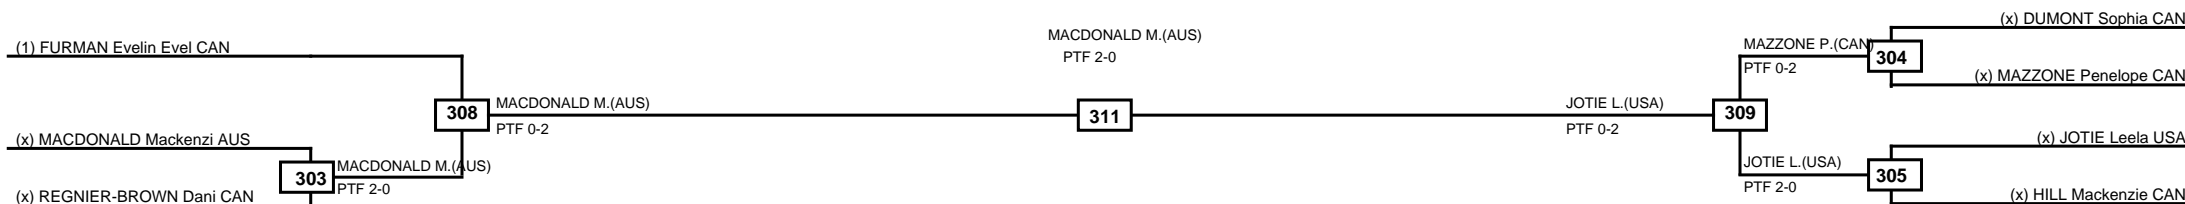

Quarterfinals Semifinals

Final

Semifinals

Quarterfinals

Classification
1 MACDONALD Mackenzie AUS
2 JOTIE Leela USA
3 FURMAN Evelin Evelin CAN
3 MAZZONE Penelope CAN

LEGEND RSC: Win by Referee stops contest PTG: Win by Point gap SUP: Win by Superiority DSQ: Win by Disqualification DQB: Win by Disqualification for Unsportsmanlike behavior DWR: Win by double Withdrawal R: Round
(x)Seed PFT: Win by Final score GDP: Win by Golden points WDR: Win by Withdrawal PUN: Win by Punitive declaration DDB: Double disqualification for Unsportsmanlike behavior DDQ: Double Disqualification