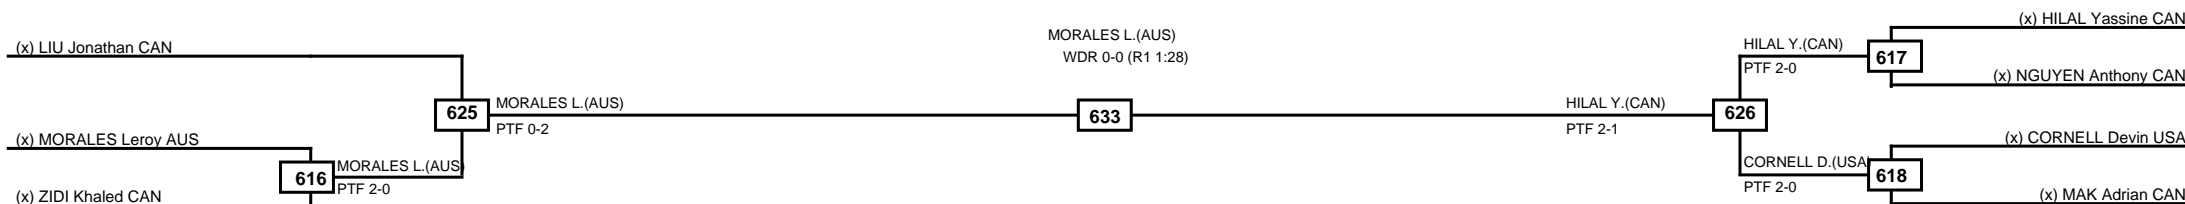

Quarterfinals Semifinals

Final

Semifinals

Quarterfinals

Classification
1 MORALES Leroy AUS
2 HILAL Yassine CAN
3 CORNELL Devin USA
3 LIU Jonathan CAN

LEGEND RSC: Win by Referee stops contest PTG: Win by Point gap SUP: Win by Superiority DSQ: Win by Disqualification DQB: Win by Disqualification for Unsportsmanlike behavior DWR: Win by double Withdrawal R: Round
 (x)Seed PFT: Win by Final score GDP: Win by Golden points WDR: Win by Withdrawal PUN: Win by Punitive declaration DDB: Double disqualification for Unsportsmanlike behavior DDQ: Double Disqualification