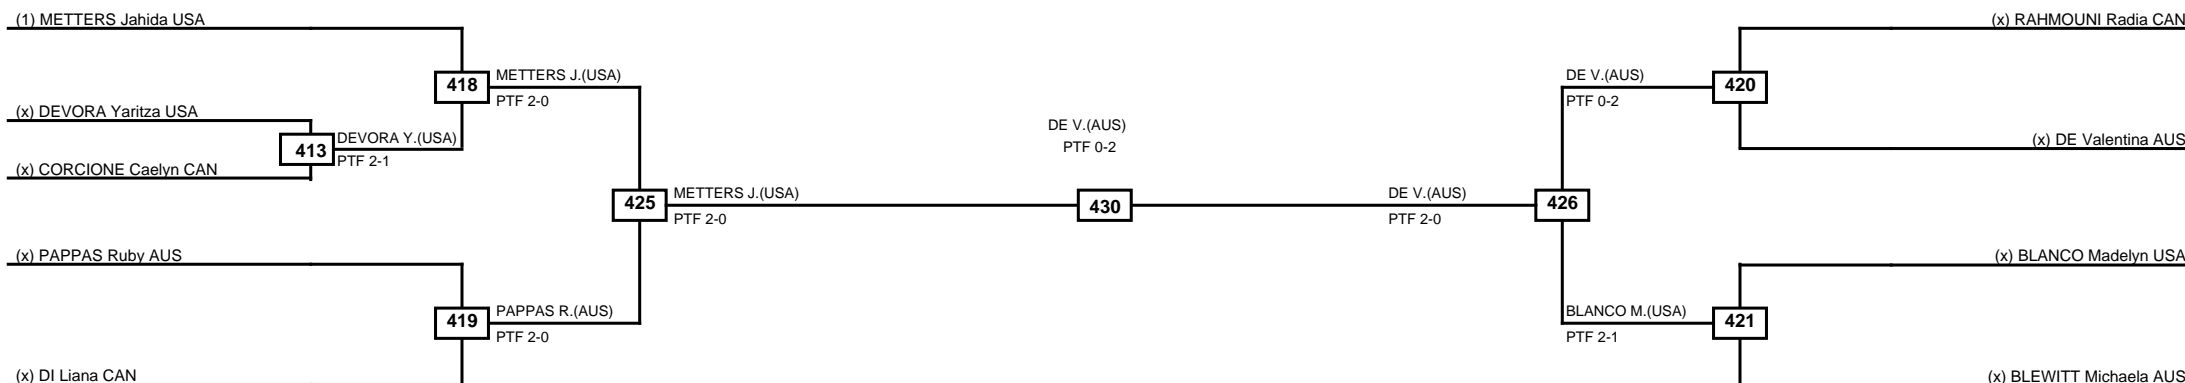

Round of 16 Quarterfinals Semifinals Final Semifinals Quarterfinals Round of 16

Classification
1 STROEDER Madeline CAN
2 GUEVARA Ana Sofia MEX
3 BREWSTER Ella CAN
3 MARTINEZ Ninoshka PUR

LEGEND RSC: Win by Referee stops contest PTG: Win by Point gap SUP: Win by Superiority DSQ: Win by Disqualification DQB: Win by Disqualification for Unsportsmanlike behavior DWR: Win by double Withdrawal R: Round
 (x)Seed PFT: Win by Final score GDP: Win by Golden points WDR: Win by Withdrawal PUN: Win by Punitive declaration DDB: Double disqualification for Unsportsmanlike behavior DDQ: Double Disqualification

Round of 16 Quarterfinals Semifinals

Final

Semifinals

Quarterfinals Round of 16

Classification
1 DE Valentina AUS
2 METTERS Jahida USA
3 BLANCO Madelyn USA
3 PAPPAS Ruby AUS

LEGEND RSC: Win by Referee stops contest PTG: Win by Point gap SUP: Win by Superiority DSQ: Win by Disqualification DQB: Win by Disqualification for Unsportsmanlike behavior DWR: Win by double Withdrawal R: Round
 (x)Seed PFT: Win by Final score GDP: Win by Golden points WDR: Win by Withdrawal PUN: Win by Punitive declaration DDB: Double disqualification for Unsportsmanlike behavior DDQ: Double Disqualification