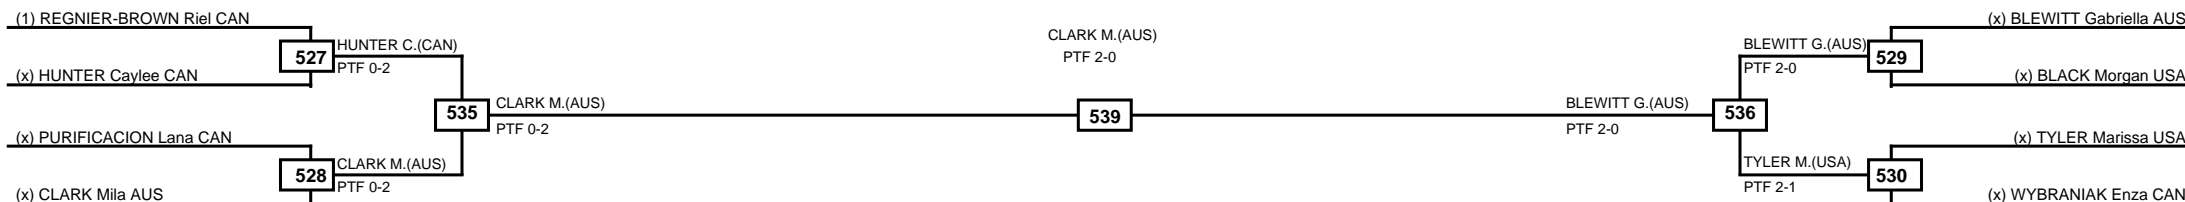

Quarterfinals Semifinals

Final

Semifinals

Quarterfinals

Classification
1 CLARK Mila AUS
2 BLEWITT Gabriella AUS
3 HUNTER Caylee CAN
3 TYLER Marissa USA

LEGEND RSC: Win by Referee stops contest PTG: Win by Point gap SUP: Win by Superiority DSQ: Win by Disqualification DQB: Win by Disqualification for Unsportsmanlike behavior DWR: Win by double Withdrawal R: Round
(x)Seed PFT: Win by Final score GDP: Win by Golden points WDR: Win by Withdrawal PUN: Win by Punitive declaration DDB: Double disqualification for Unsportsmanlike behavior DDQ: Double Disqualification