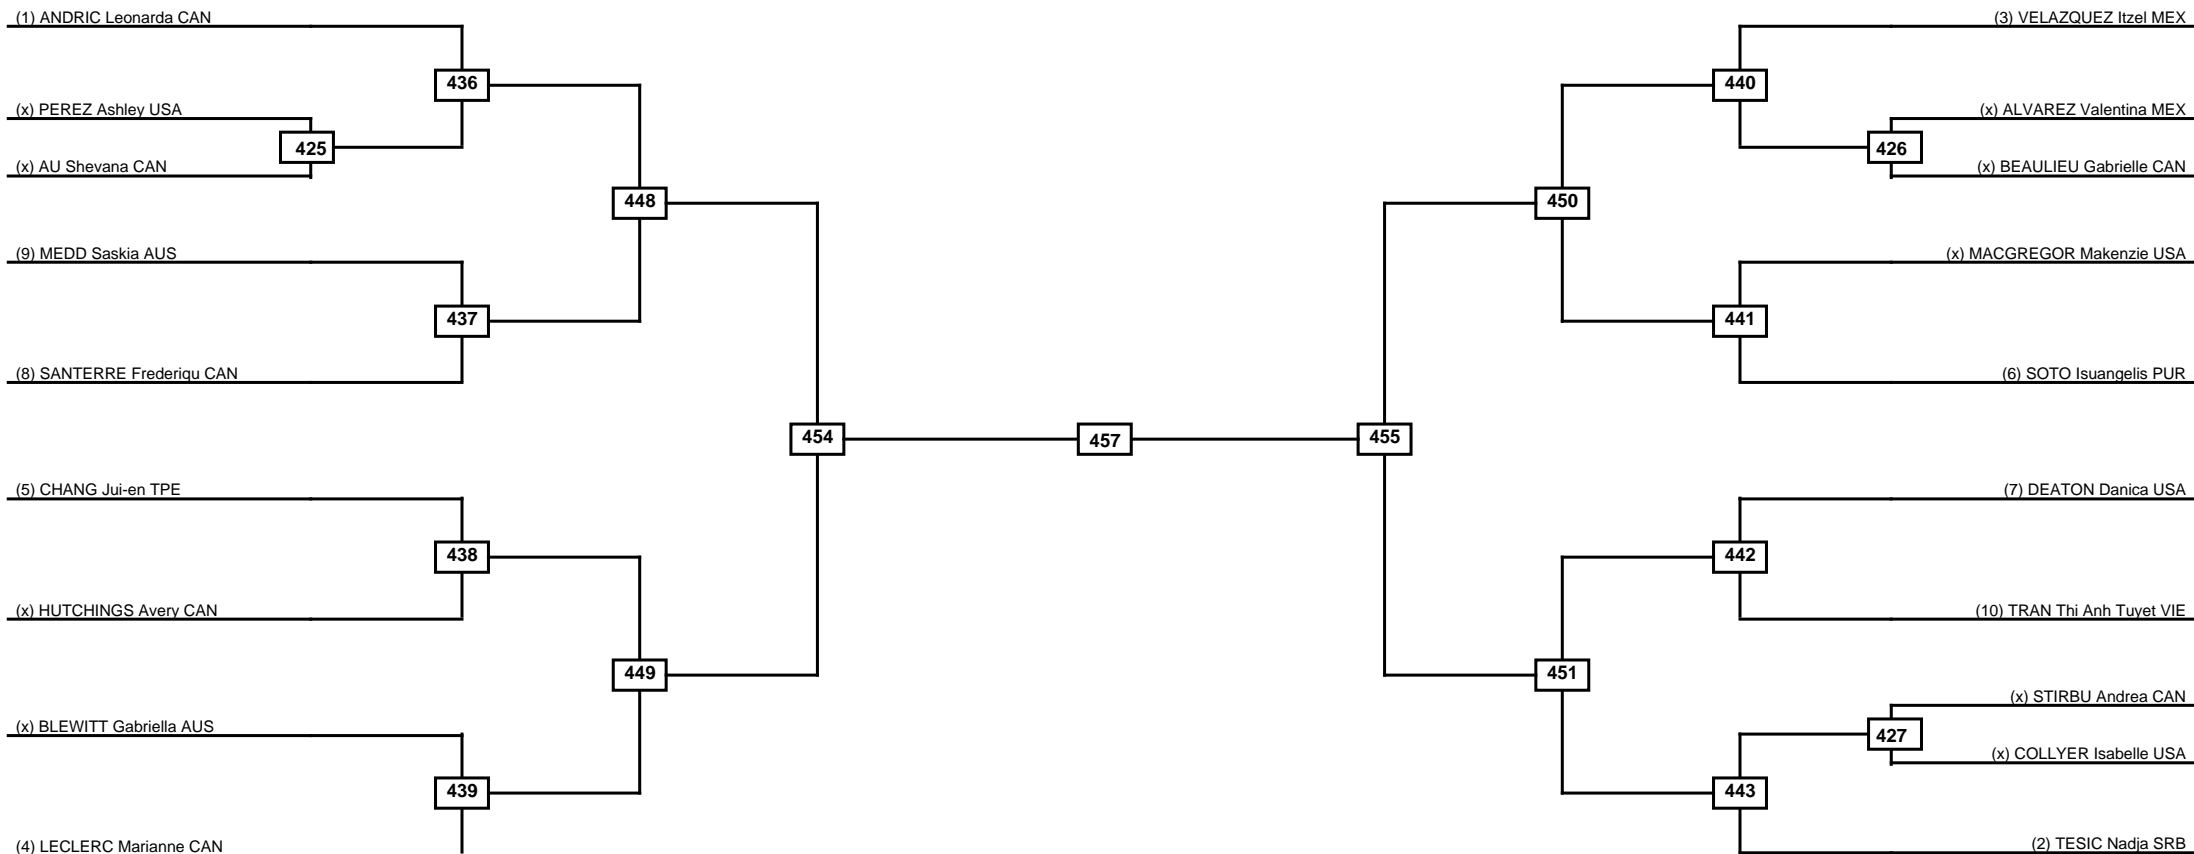

Round of 32 Round of 16 Quarterfinals Semifinals Final Semifinals Quarterfinals Round of 16 Round of 32

Classification
1
2
3
3

LEGEND RSC: Win by Referee stops contest PTG: Win by Point gap SUP: Win by Superiority DSQ: Win by Disqualification DQB: Win by Disqualification for Unsportsmanlike behavior DWR: Win by double Withdrawal R: Round
 (x)Seed PFT: Win by Final score GDP: Win by Golden points WDR: Win by Withdrawal PUN: Win by Punitive declaration DDB: Double disqualification for Unsportsmanlike behavior DDQ: Double Disqualification