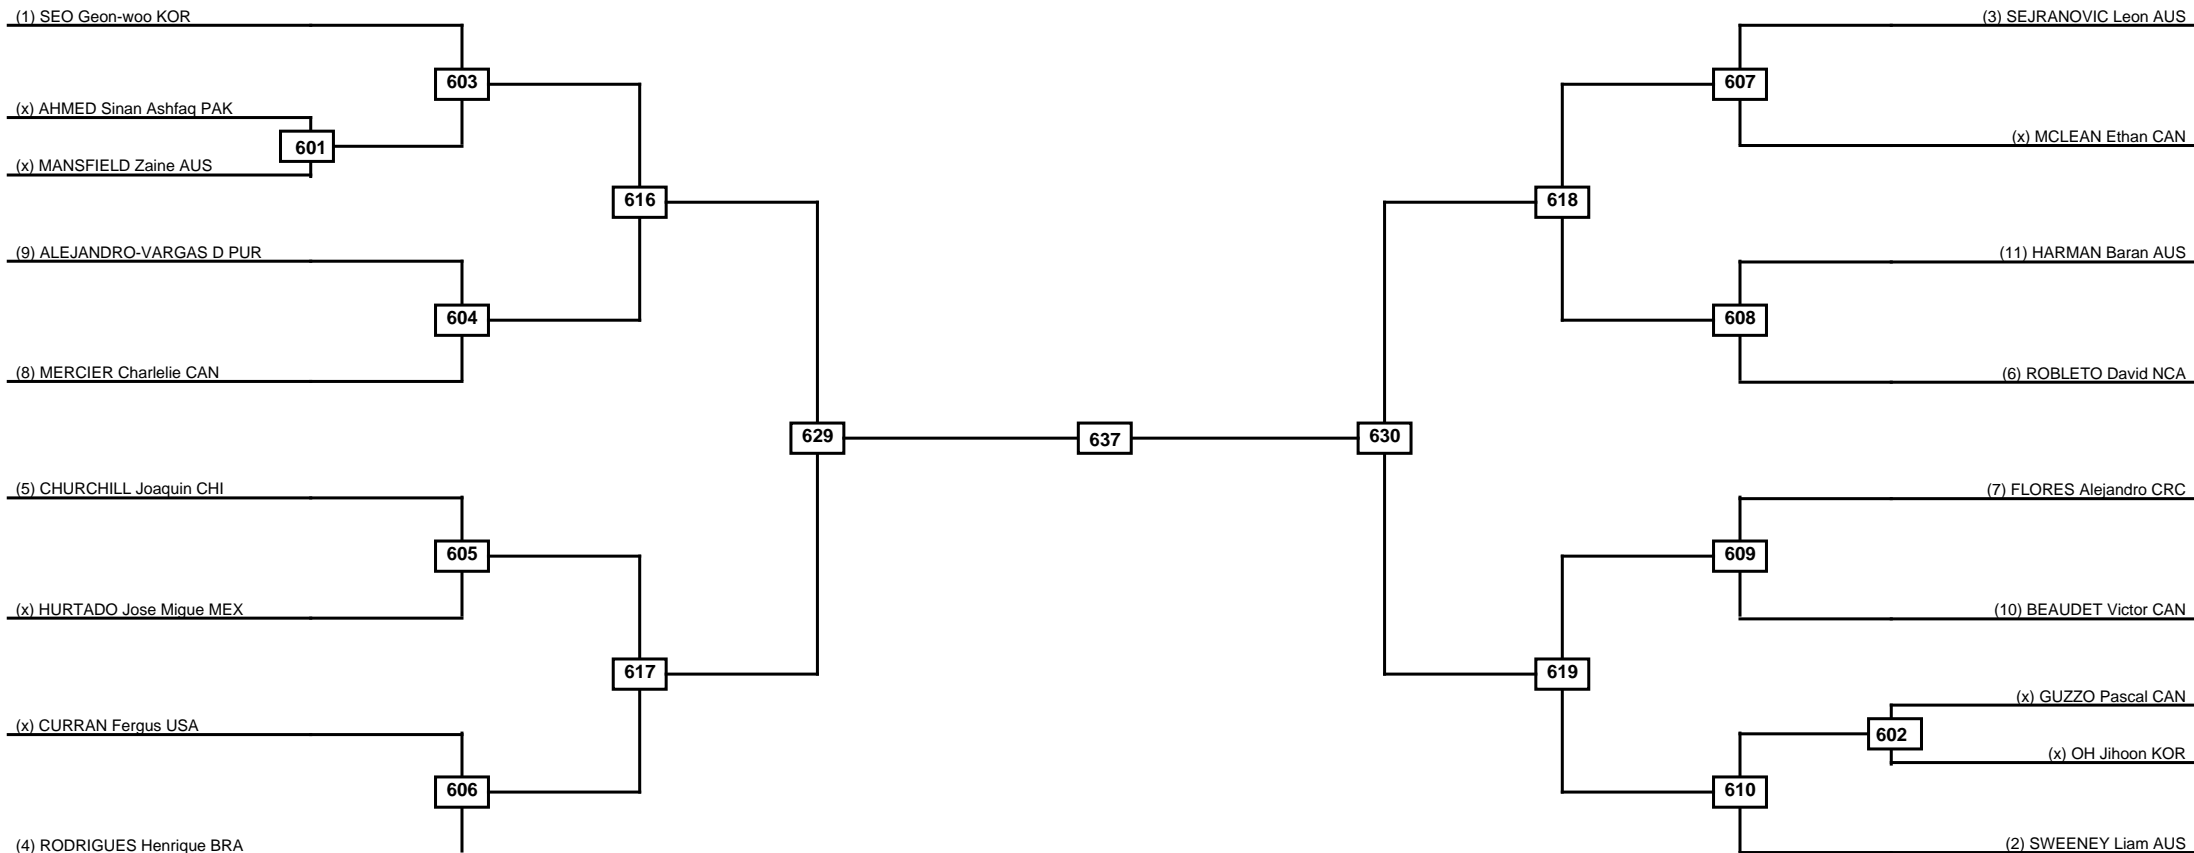

Round of 16	Quarterfinals	Semifinals	Final	Semifinals	Quarterfinals	Round of 16
-------------	---------------	------------	-------	------------	---------------	-------------

Classification
1
2
3
3

LEGEND	RSC: Win by Referee stops contest	PTG: Win by Point gap	SUP: Win by Superiority	DSQ: Win by Disqualification	DQB: Win by Disqualification for Unsportsmanlike behavior	DWR: Win by double Withdrawal	R: Round
(x)Seed	PFT: Win by Final score	GDP: Win by Golden points	WDR: Win by Withdrawal	PUN: Win by Punitive declaration	DDB: Double disqualification for Unsportsmanlike behavior	DDQ: Double Disqualification	

Round of 32 Round of 16 Quarterfinals Semifinals Final Semifinals Quarterfinals Round of 16 Round of 32

Classification
1
2
3
3

LEGEND RSC: Win by Referee stops contest PTG: Win by Point gap SUP: Win by Superiority DSQ: Win by Disqualification DQB: Win by Disqualification for Unsportsmanlike behavior DWR: Win by double Withdrawal R: Round
 (x)Seed PFT: Win by Final score GDP: Win by Golden points WDR: Win by Withdrawal PUN: Win by Punitive declaration DDB: Double disqualification for Unsportsmanlike behavior DDQ: Double Disqualification

Round of 64 Round of 32 Round of 16 Quarterfinals Semifinals Final Semifinals Quarterfinals Round of 16 Round of 32 Round of 64

LEGEND RSC: Win by Referee stops contest PTG: Win by Point gap SUP: Win by Superiority DSQ: Win by Disqualification DQB: Win by Disqualification for Unsportsmanlike behavior DWR: Win by double Withdrawal R: Round
 (x)Seed PFT: Win by Final score GDP: Win by Golden points WDR: Win by Withdrawal PUN: Win by Punitive declaration DDB: Double disqualification for Unsportsmanlike behavior DDQ: Double Disqualification