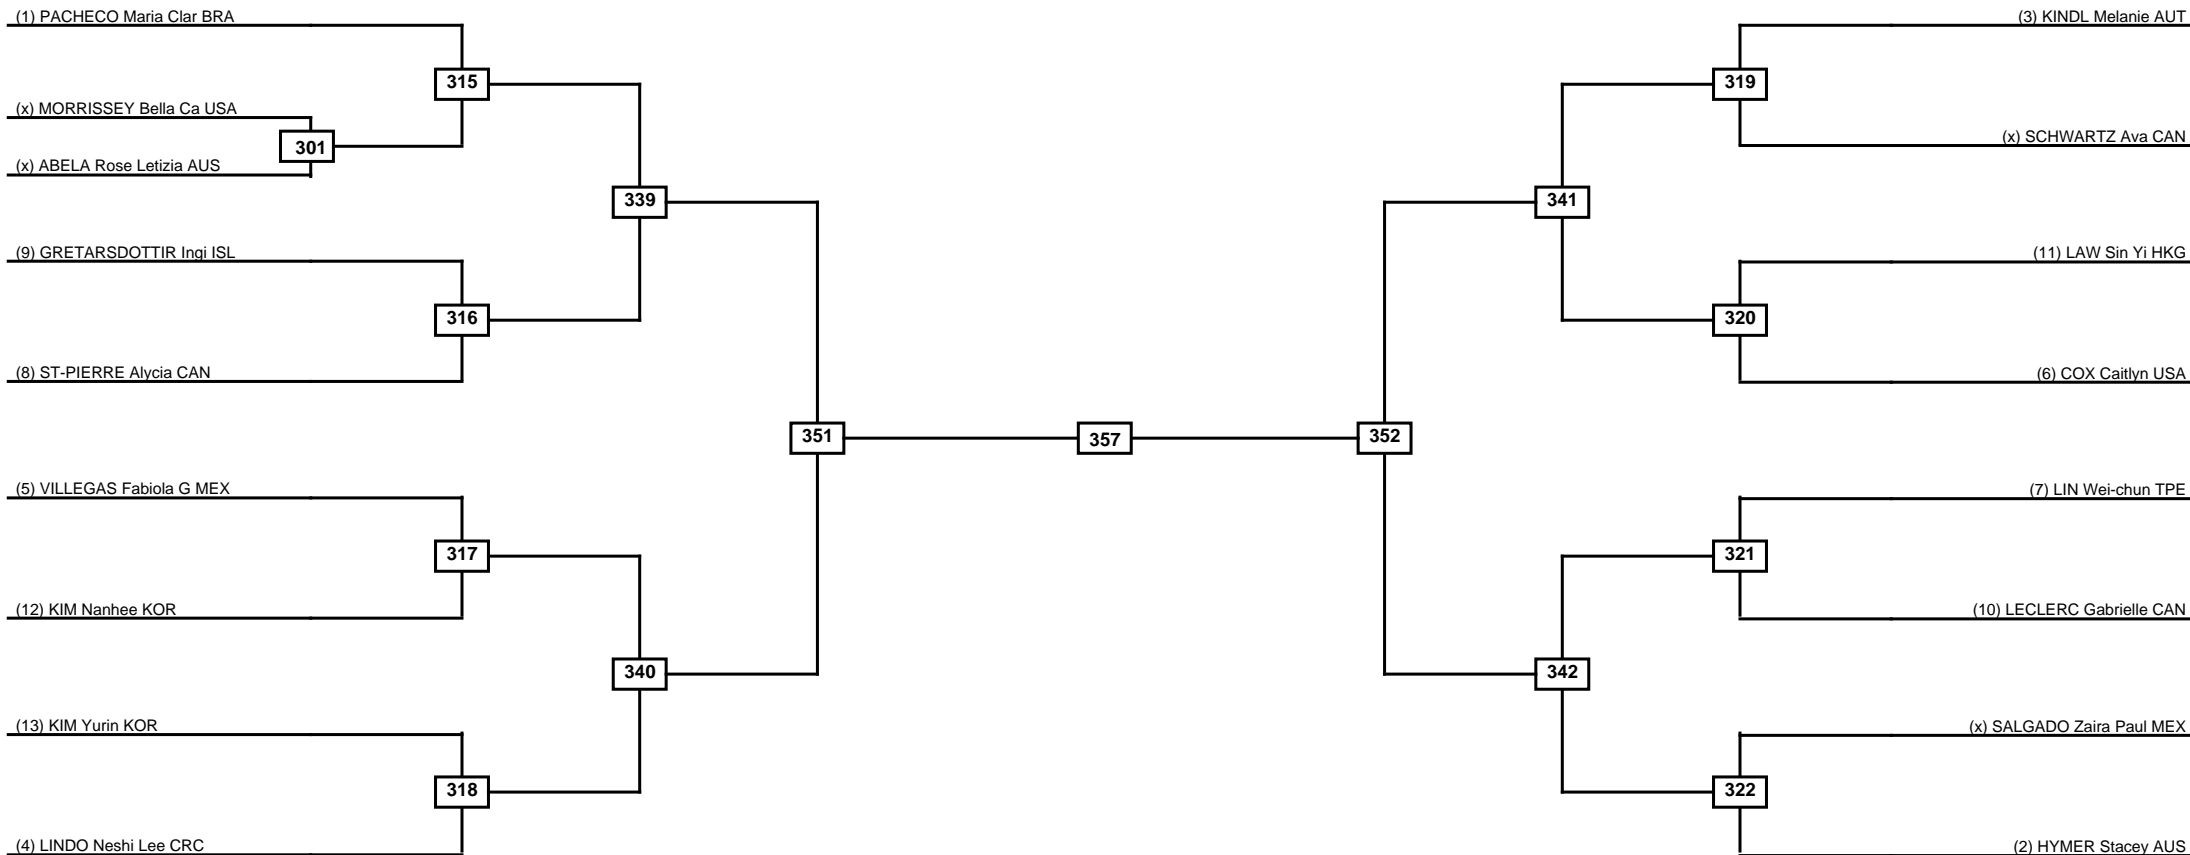

Round of 32 Round of 16 Quarterfinals Semifinals Final Semifinals Quarterfinals Round of 16 Round of 32

Classification
1
2
3
3

LEGEND RSC: Win by Referee stops contest PTG: Win by Point gap SUP: Win by Superiority DSQ: Win by Disqualification DQB: Win by Disqualification for Unsportsmanlike behavior DWR: Win by double Withdrawal R: Round
 (x)Seed PFT: Win by Final score GDP: Win by Golden points WDR: Win by Withdrawal PUN: Win by Punitive declaration DDB: Double disqualification for Unsportsmanlike behavior DDQ: Double Disqualification