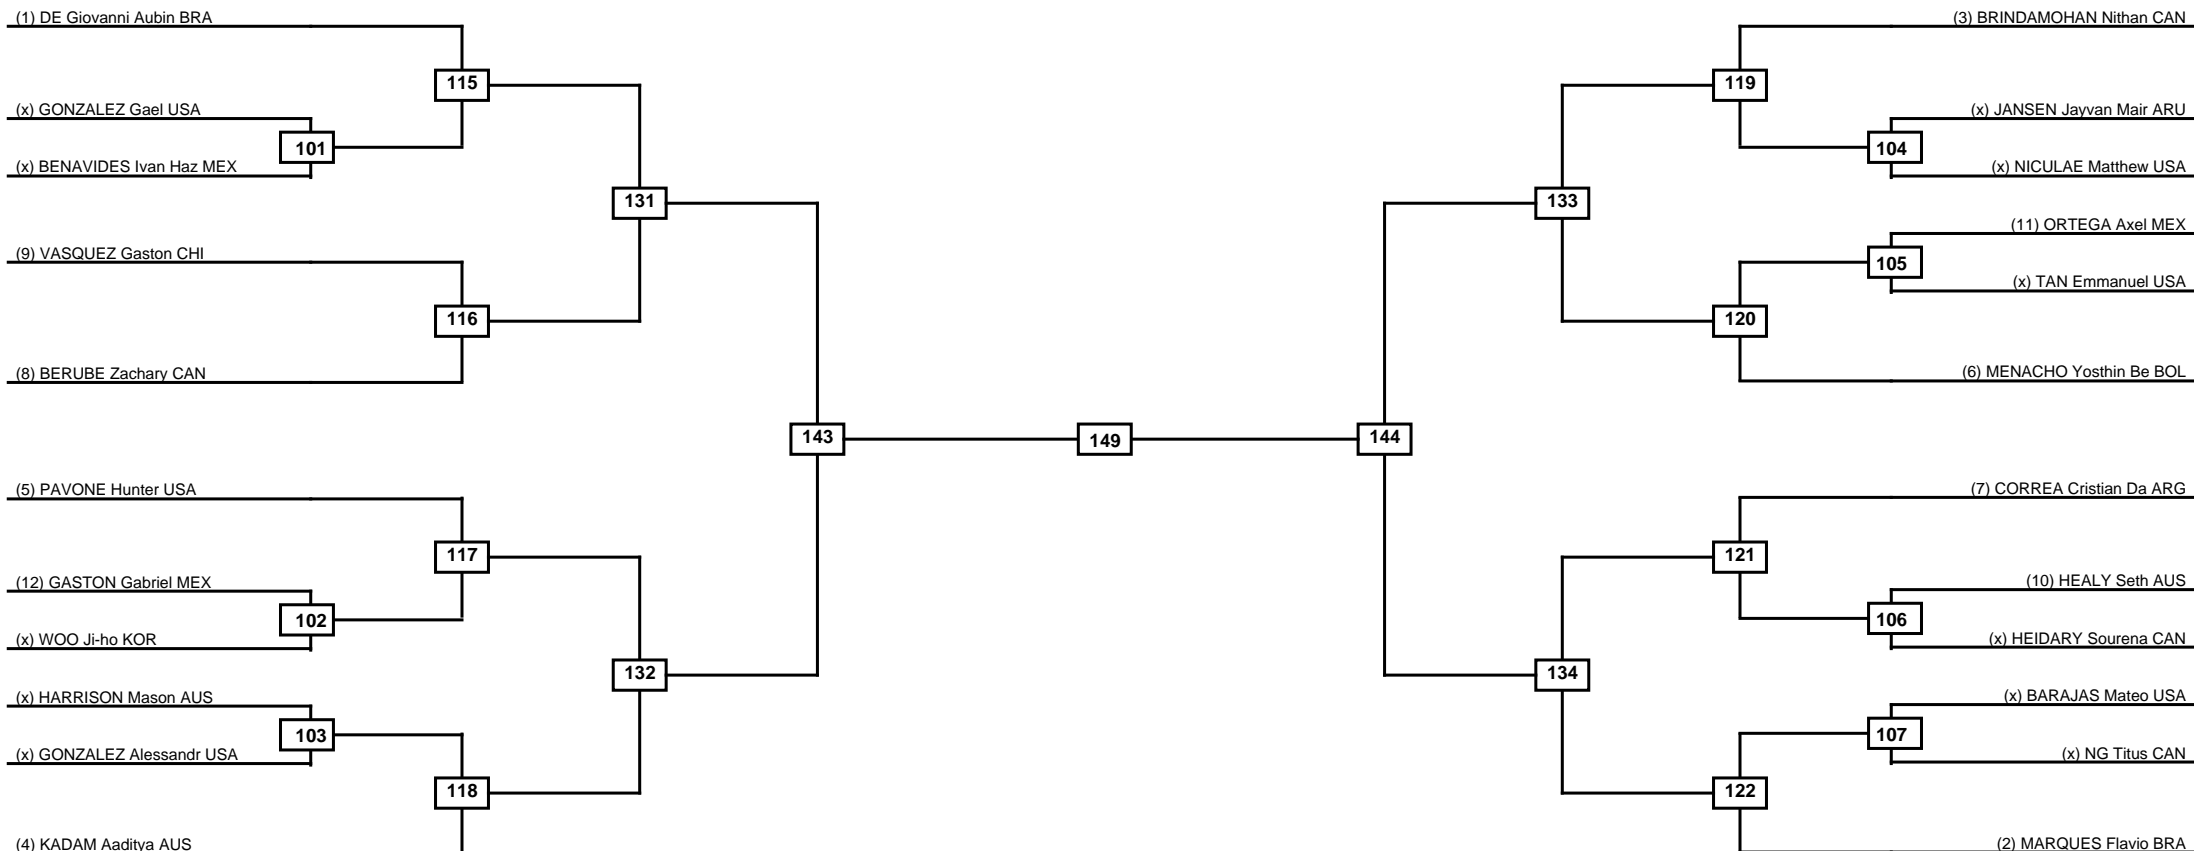

Round of 32 Round of 16 Quarterfinals Semifinals Final Semifinals Quarterfinals Round of 16 Round of 32

Classification
1
2
3
3

LEGEND RSC: Win by Referee stops contest PTG: Win by Point gap SUP: Win by Superiority DSQ: Win by Disqualification DQB: Win by Disqualification for Unsportsmanlike behavior DWR: Win by double Withdrawal R: Round
 (x)Seed PFT: Win by Final score GDP: Win by Golden points WDR: Win by Withdrawal PUN: Win by Punitive declaration DDB: Double disqualification for Unsportsmanlike behavior DDQ: Double Disqualification