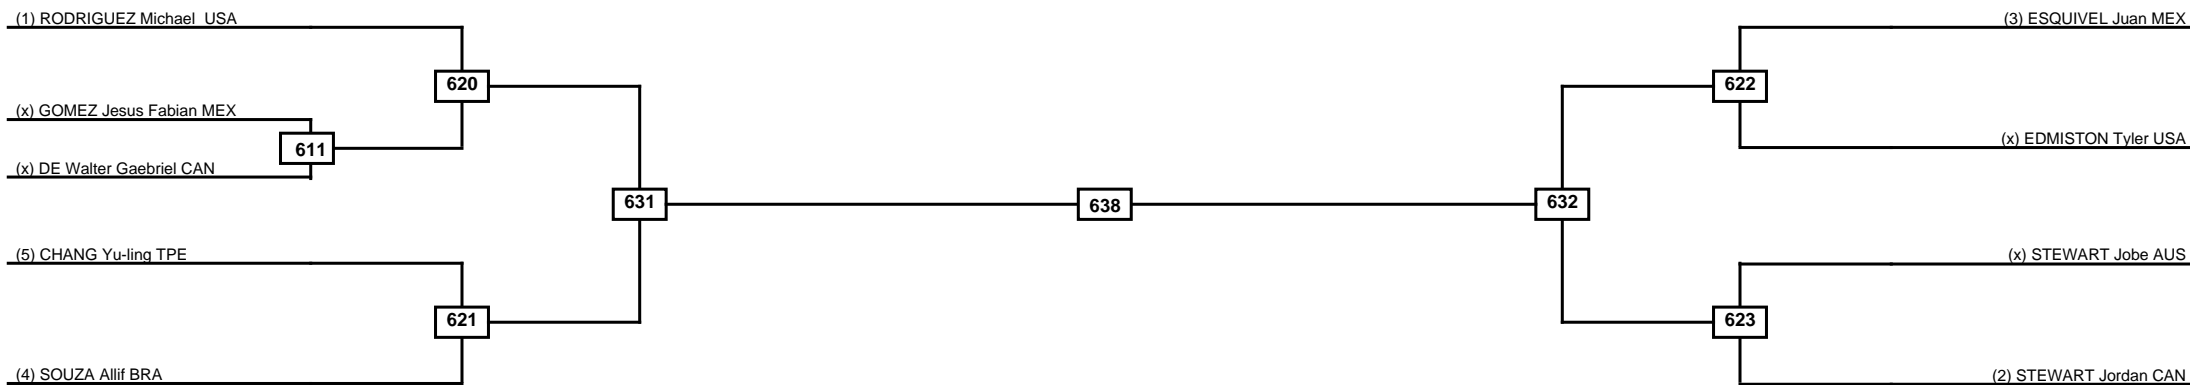

Round of 16	Quarterfinals	Semifinals	Final	Semifinals	Quarterfinals	Round of 16
-------------	---------------	------------	-------	------------	---------------	-------------

Classification
1
2
3
3

LEGEND	RSC: Win by Referee stops contest	PTG: Win by Point gap	SUP: Win by Superiority	DSQ: Win by Disqualification	DQB: Win by Disqualification for Unsportsmanlike behavior	DWR: Win by double Withdrawal	R: Round
(x)Seed	PFT: Win by Final score	GDP: Win by Golden points	WDR: Win by Withdrawal	PUN: Win by Punitive declaration	DDB: Double disqualification for Unsportsmanlike behavior	DDQ: Double Disqualification	

Round of 32 Round of 16 Quarterfinals Semifinals Final Semifinals Quarterfinals Round of 16 Round of 32

Classification
1
2
3
3

LEGEND RSC: Win by Referee stops contest PTG: Win by Point gap SUP: Win by Superiority DSQ: Win by Disqualification DQB: Win by Disqualification for Unsportsmanlike behavior DWR: Win by double Withdrawal R: Round
 (x)Seed PFT: Win by Final score GDP: Win by Golden points WDR: Win by Withdrawal PUN: Win by Punitive declaration DDB: Double disqualification for Unsportsmanlike behavior DDQ: Double Disqualification