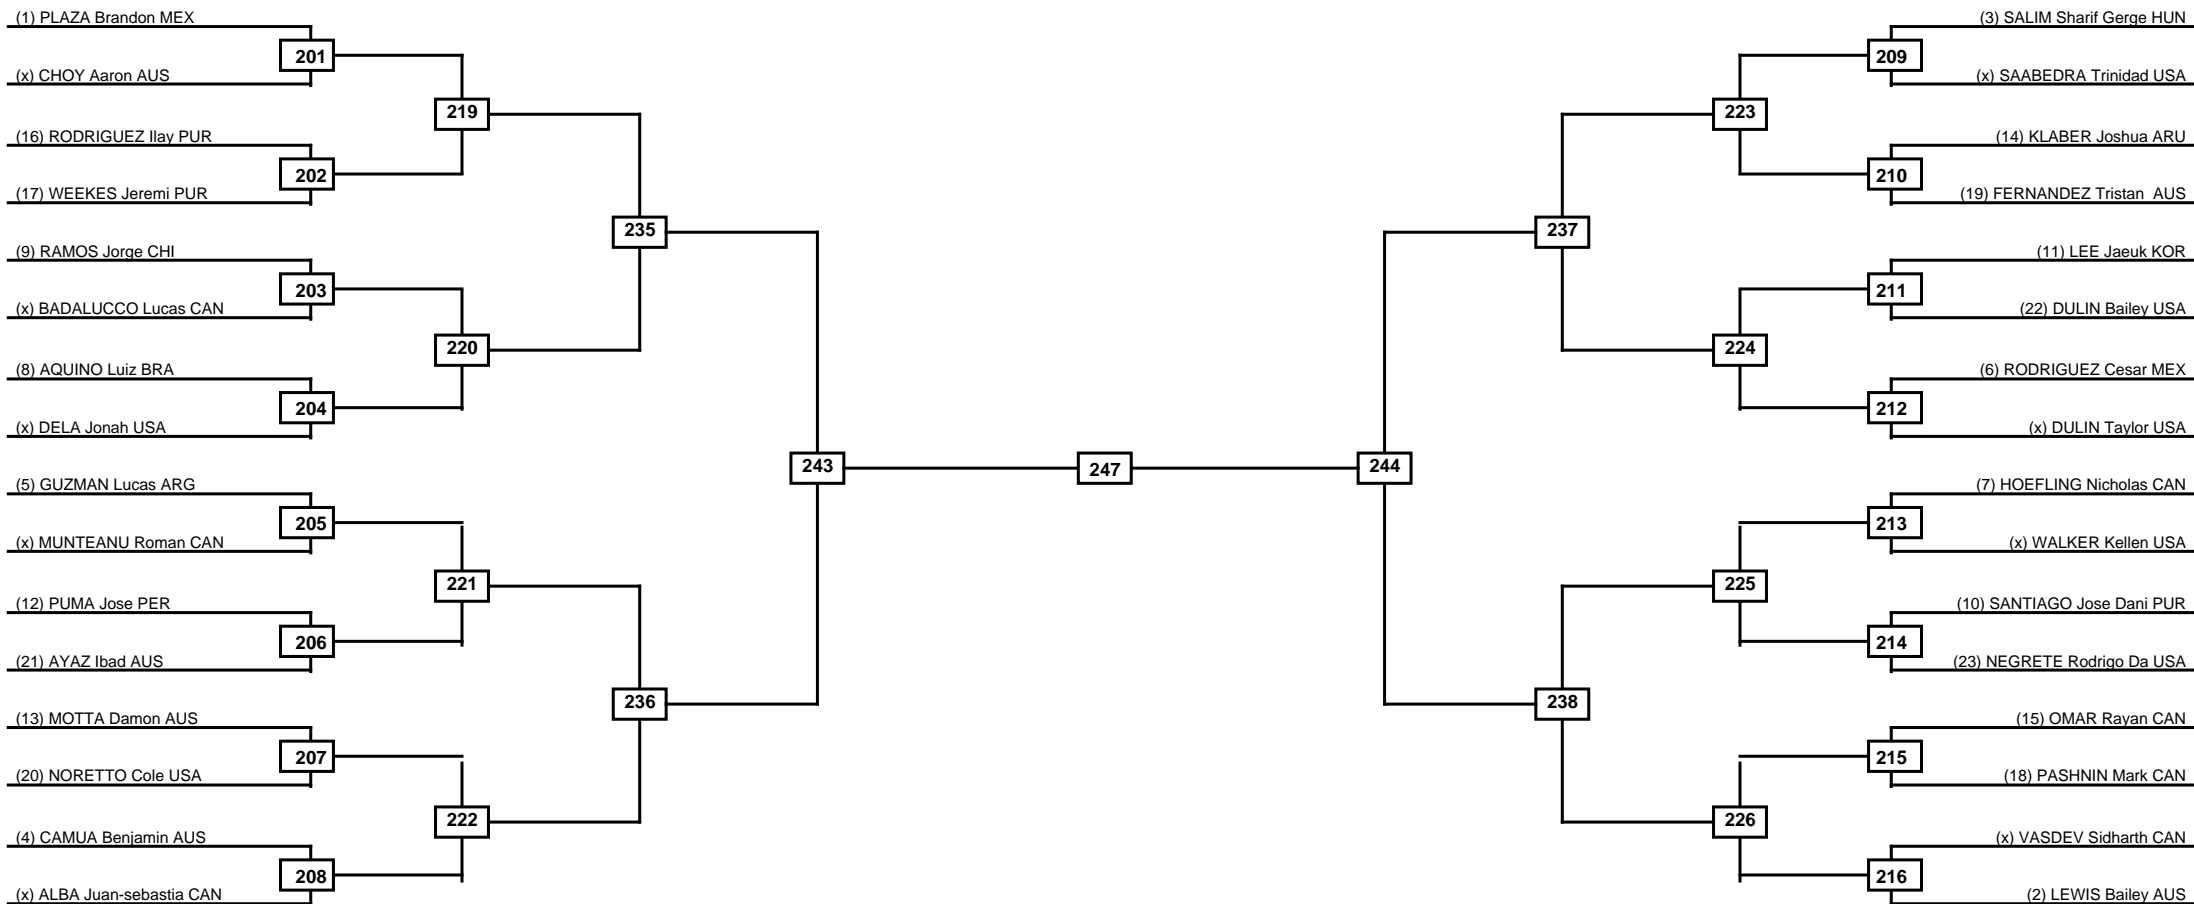

Round of 64 Round of 32 Round of 16 Quarterfinals Semifinals Final Semifinals Quarterfinals Round of 16 Round of 32 Round of 64

LEGEND RSC: Win by Referee stops contest PTG: Win by Point gap SUP: Win by Superiority DSQ: Win by Disqualification DQB: Win by Disqualification for Unsportsmanlike behavior DWR: Win by double Withdrawal R: Round
 (x)Seed PFT: Win by Final score GDP: Win by Golden points WDR: Win by Withdrawal PUN: Win by Punitive declaration DDB: Double disqualification for Unsportsmanlike behavior DDQ: Double Disqualification

Round of 32 Round of 16 Quarterfinals Semifinals Final Semifinals Quarterfinals Round of 16 Round of 32

Classification
1
2
3
3

LEGEND RSC: Win by Referee stops contest PTG: Win by Point gap SUP: Win by Superiority DSQ: Win by Disqualification DQB: Win by Disqualification for Unsportsmanlike behavior DWR: Win by double Withdrawal R: Round
 (x)Seed PFT: Win by Final score GDP: Win by Golden points WDR: Win by Withdrawal PUN: Win by Punitive declaration DDB: Double disqualification for Unsportsmanlike behavior DDQ: Double Disqualification