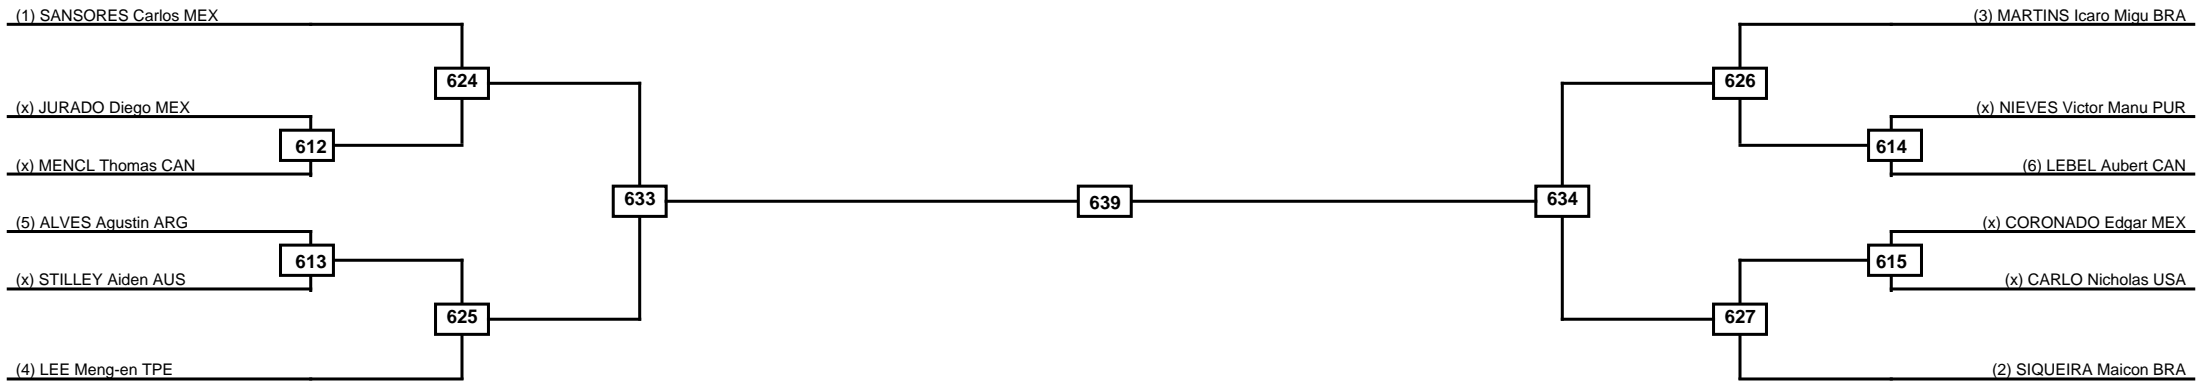

Round of 32 Round of 16 Quarterfinals Semifinals Final Semifinals Quarterfinals Round of 16 Round of 32

Classification
1
2
3
3

LEGEND RSC: Win by Referee stops contest PTG: Win by Point gap SUP: Win by Superiority DSQ: Win by Disqualification DQB: Win by Disqualification for Unsportsmanlike behavior DWR: Win by double Withdrawal R: Round
 (x)Seed PFT: Win by Final score GDP: Win by Golden points WDR: Win by Withdrawal PUN: Win by Punitive declaration DDB: Double disqualification for Unsportsmanlike behavior DDQ: Double Disqualification

Round of 16	Quarterfinals	Semifinals	Final	Semifinals	Quarterfinals	Round of 16
-------------	---------------	------------	-------	------------	---------------	-------------

Classification
1
2
3
3

LEGEND	RSC: Win by Referee stops contest	PTG: Win by Point gap	SUP: Win by Superiority	DSQ: Win by Disqualification	DQB: Win by Disqualification for Unsportsmanlike behavior	DWR: Win by double Withdrawal	R: Round
	(x)Seed	PFT: Win by Final score	GDP: Win by Golden points	WDR: Win by Withdrawal	PUN: Win by Punitive declaration	DDB: Double disqualification for Unsportsmanlike behavior	DDQ: Double Disqualification