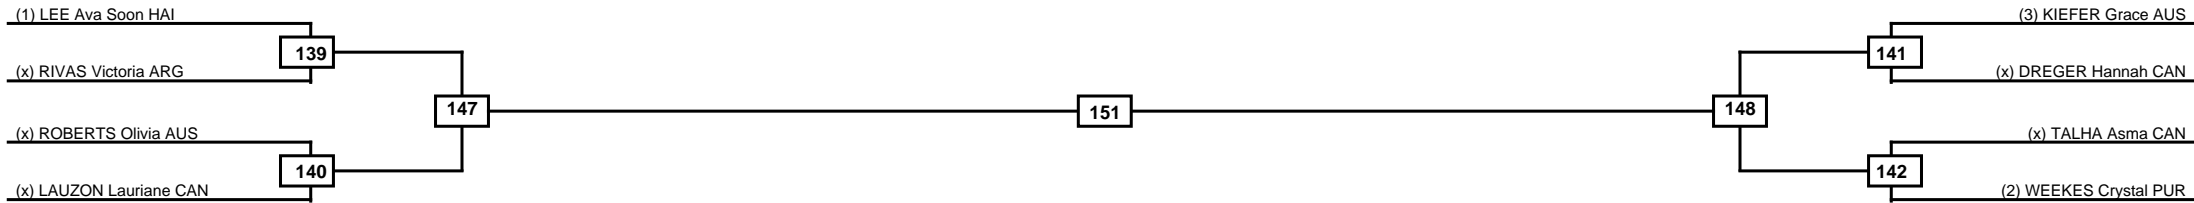

Quarterfinals	Semifinals	Final	Semifinals	Quarterfinals

Classification
1
2
3
3

LEGEND	RSC: Win by Referee stops contest	PTG: Win by Point gap	SUP: Win by Superiority	DSQ: Win by Disqualification	DQB: Win by Disqualification for Unsportsmanlike behavior	DWR: Win by double Withdrawal	R: Round
	(x)Seed	PFT: Win by Final score	GDP: Win by Golden points	WDR: Win by Withdrawal	PUN: Win by Punitive declaration	DDB: Double disqualification for Unsportsmanlike behavior	DDQ: Double Disqualification