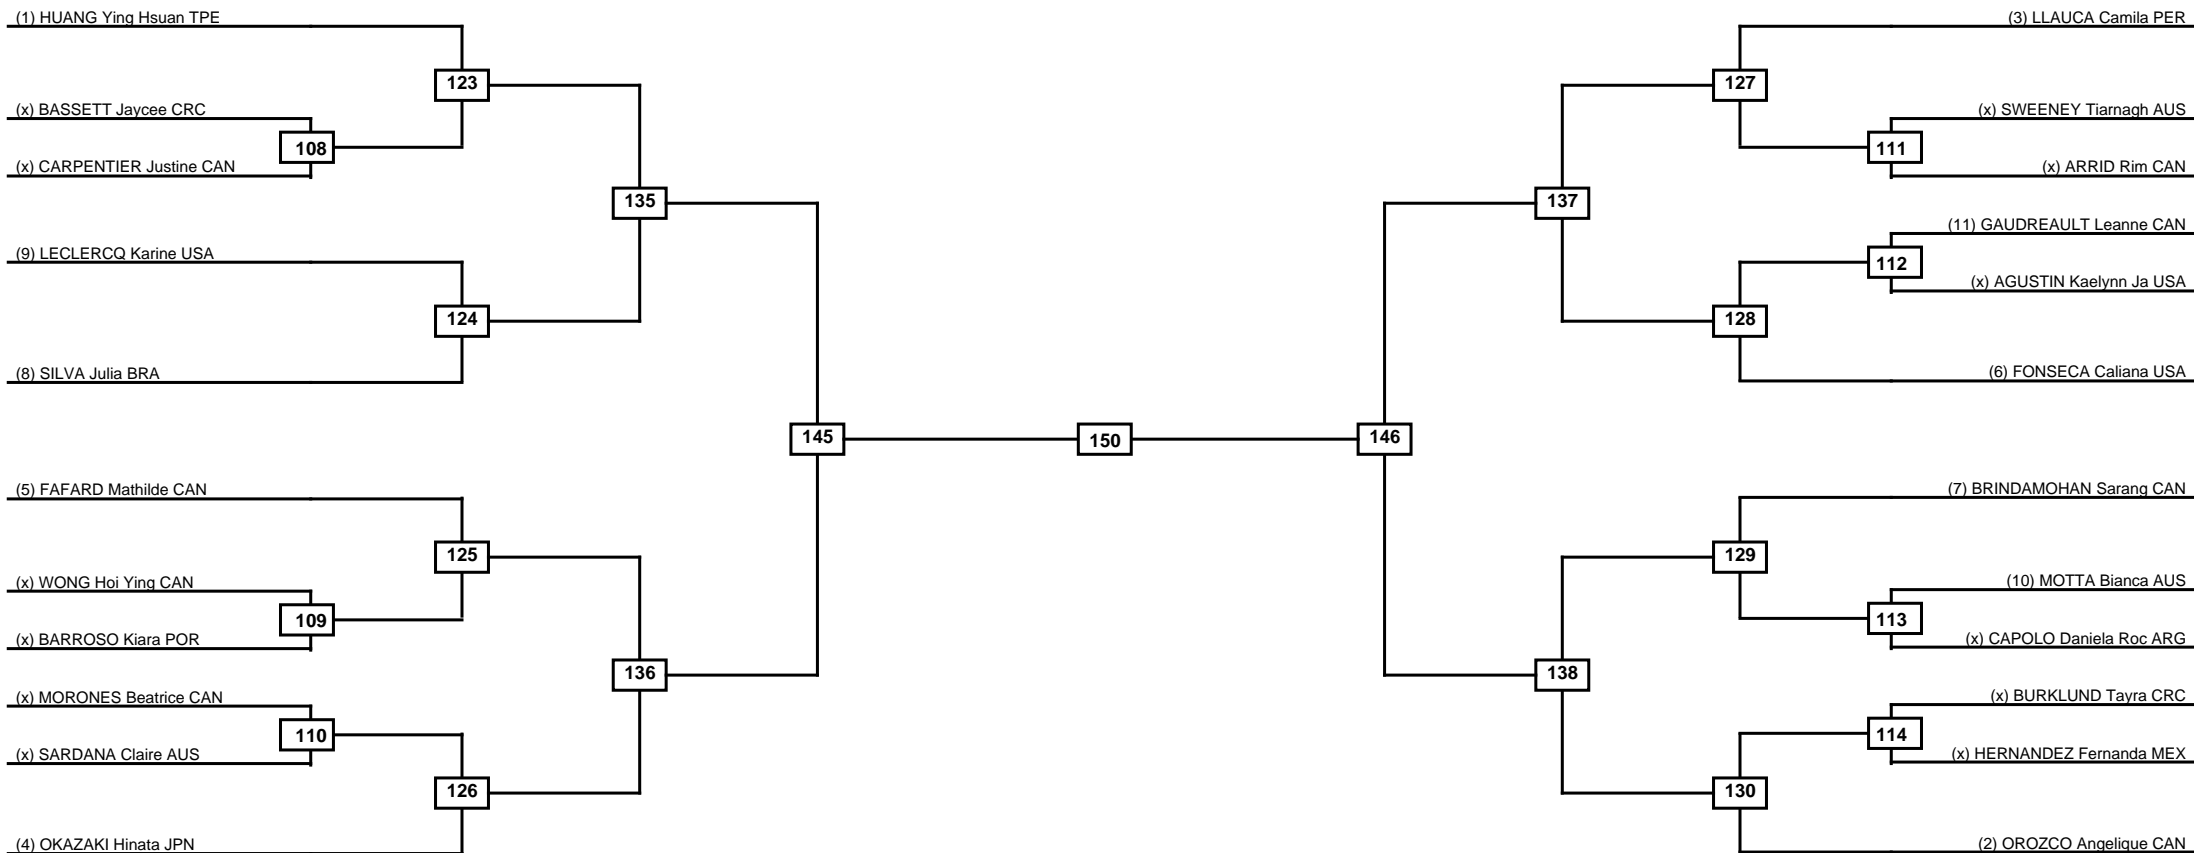

Round of 32 Round of 16 Quarterfinals Semifinals Final Semifinals Quarterfinals Round of 16 Round of 32

Classification
1
2
3
3

LEGEND RSC: Win by Referee stops contest PTG: Win by Point gap SUP: Win by Superiority DSQ: Win by Disqualification DQB: Win by Disqualification for Unsportsmanlike behavior DWR: Win by double Withdrawal R: Round
 (x)Seed PFT: Win by Final score GDP: Win by Golden points WDR: Win by Withdrawal PUN: Win by Punitive declaration DDB: Double disqualification for Unsportsmanlike behavior DDQ: Double Disqualification

Round of 32 Round of 16 Quarterfinals Semifinals Final Semifinals Quarterfinals Round of 16 Round of 32

Classification
1
2
3
3

LEGEND RSC: Win by Referee stops contest PTF: Win by Final score
 PTG: Win by Point gap GDP: Win by Golden points
 SUP: Win by Superiority WDR: Win by Withdrawal
 DSQ: Win by Disqualification PUN: Win by Punitive declaration
 DQB: Win by Disqualification for Unsportsmanlike behavior DDB: Double disqualification for Unsportsmanlike behavior
 DWR: Win by double Withdrawal DDQ: Double Disqualification
 R: Round