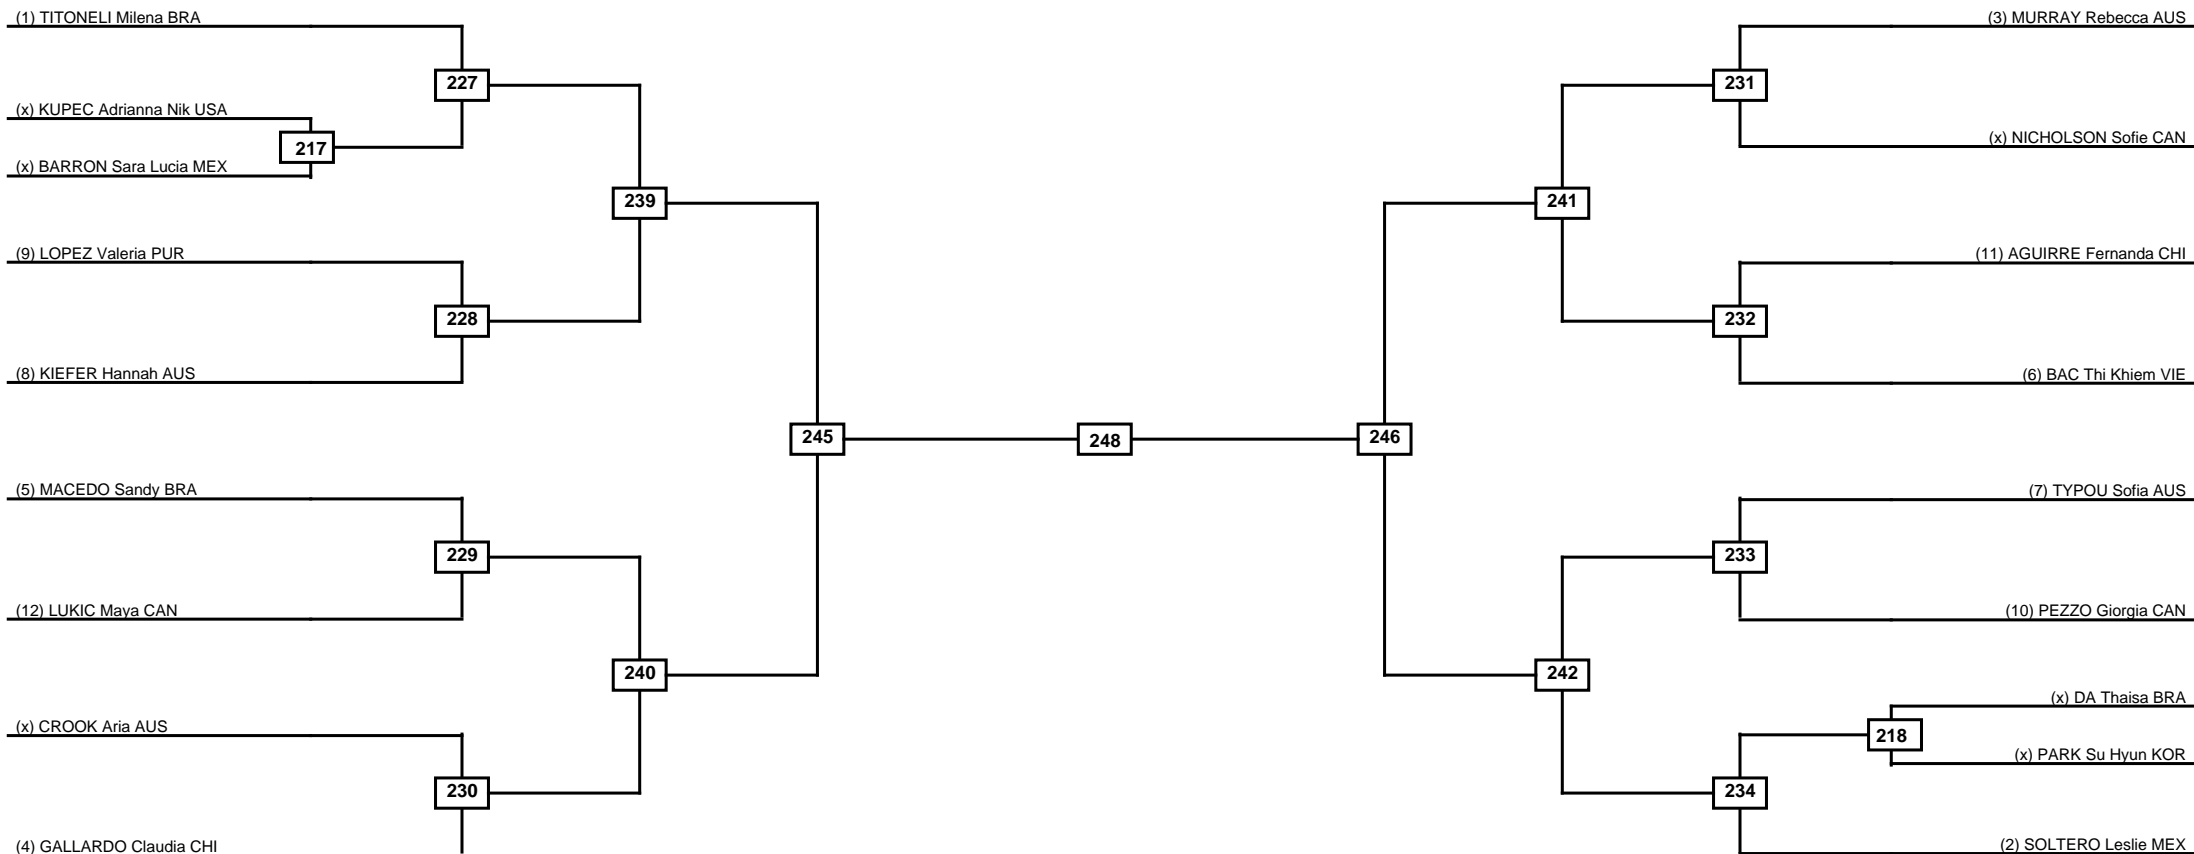

Quarterfinals	Semifinals	Final	Semifinals	Quarterfinals
---------------	------------	-------	------------	---------------

Classification
1
2
3
3

LEGEND	RSC: Win by Referee stops contest	PTG: Win by Point gap	SUP: Win by Superiority	DSQ: Win by Disqualification	DQB: Win by Disqualification for Unsportsmanlike behavior	DWR: Win by double Withdrawal	R: Round
	(x)Seed	PFT: Win by Final score	GDP: Win by Golden points	WDR: Win by Withdrawal	PUN: Win by Punitive declaration	DDB: Double disqualification for Unsportsmanlike behavior	DDQ: Double Disqualification

Round of 32 Round of 16 Quarterfinals Semifinals Final Semifinals Quarterfinals Round of 16 Round of 32

Classification
1
2
3
3

LEGEND RSC: Win by Referee stops contest PTG: Win by Point gap SUP: Win by Superiority DSQ: Win by Disqualification DQB: Win by Disqualification for Unsportsmanlike behavior DWR: Win by double Withdrawal R: Round
 (x)Seed PFT: Win by Final score GDP: Win by Golden points WDR: Win by Withdrawal PUN: Win by Punitive declaration DDB: Double disqualification for Unsportsmanlike behavior DDQ: Double Disqualification