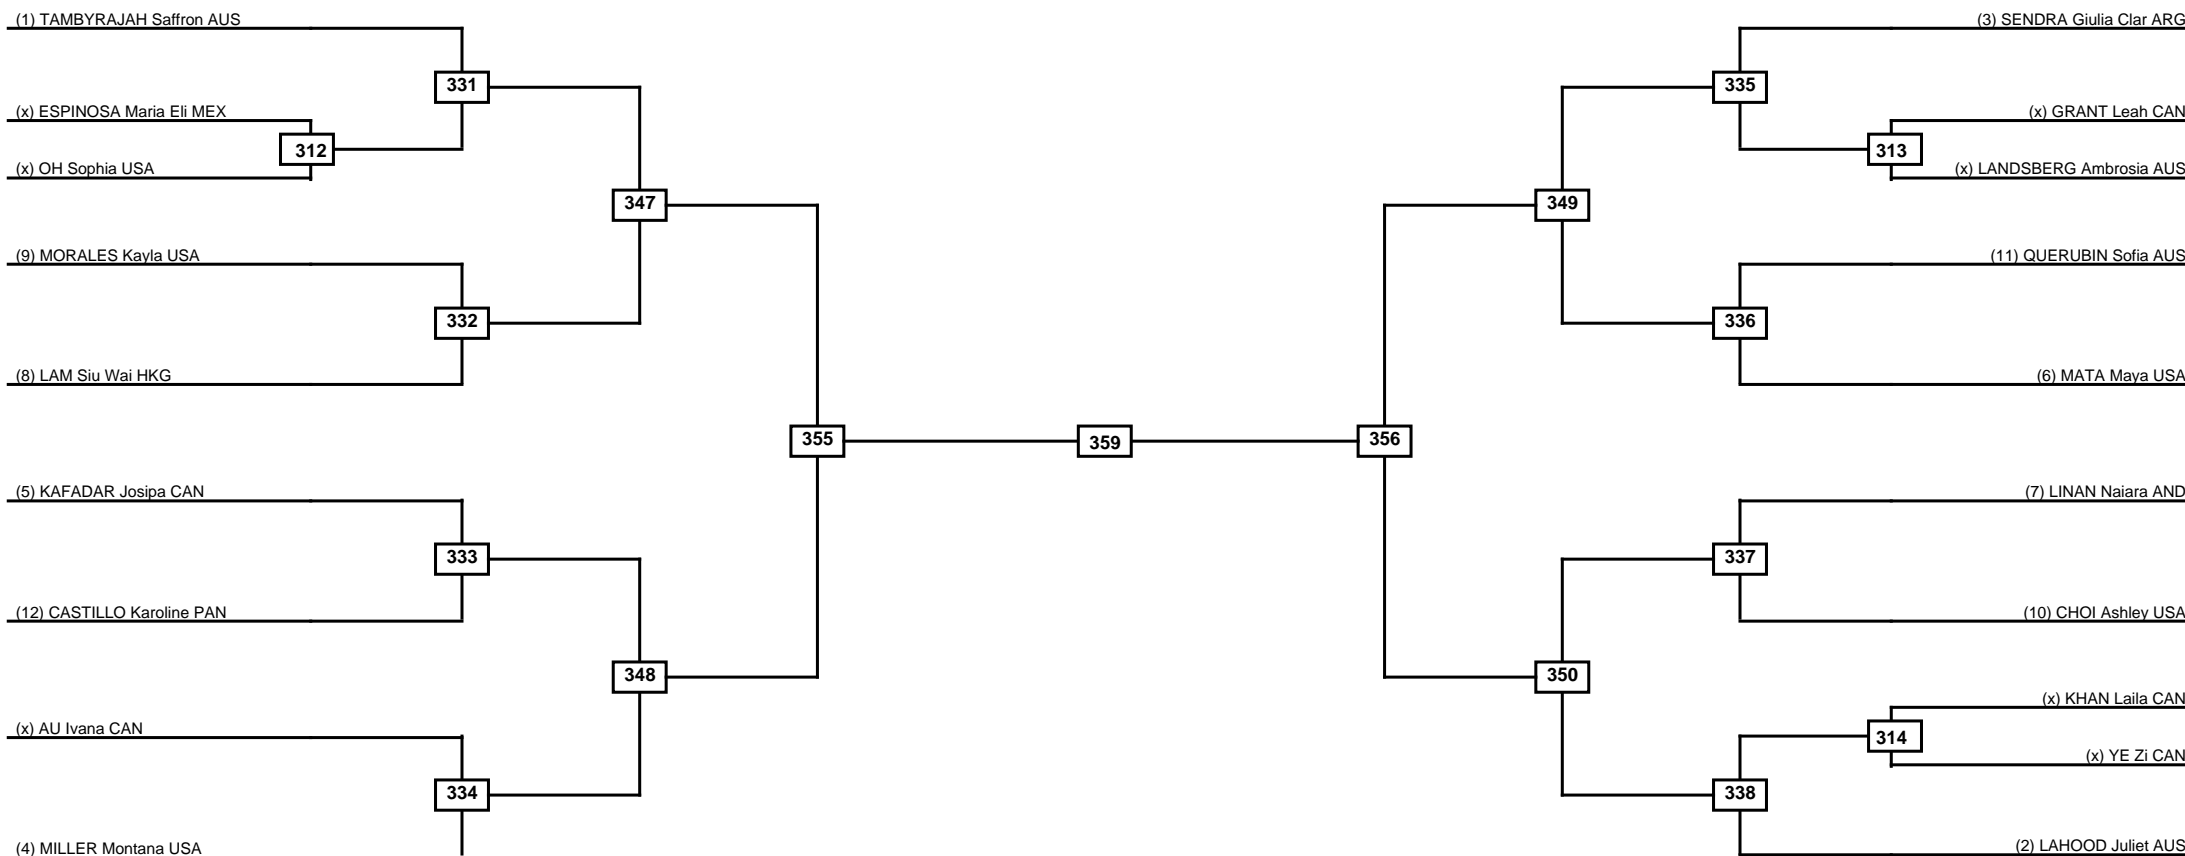

Round of 32 Round of 16 Quarterfinals Semifinals Final Semifinals Quarterfinals Round of 16 Round of 32

Classification
1
2
3
3

LEGEND RSC: Win by Referee stops contest PTG: Win by Point gap SUP: Win by Superiority DSQ: Win by Disqualification DQB: Win by Disqualification for Unsportsmanlike behavior DWR: Win by double Withdrawal R: Round
 (x)Seed PFT: Win by Final score GDP: Win by Golden points WDR: Win by Withdrawal PUN: Win by Punitive declaration DDB: Double disqualification for Unsportsmanlike behavior DDQ: Double Disqualification

Round of 32 Round of 16 Quarterfinals Semifinals Final Semifinals Quarterfinals Round of 16 Round of 32

Classification
1
2
3
3

LEGEND RSC: Win by Referee stops contest PTF: Win by Final score
 PTG: Win by Point gap GDP: Win by Golden points
 SUP: Win by Superiority WDR: Win by Withdrawal
 DSQ: Win by Disqualification PUN: Win by Punitive declaration
 DQB: Win by Disqualification for Unsportsmanlike behavior DDB: Double disqualification for Unsportsmanlike behavior
 DWR: Win by double Withdrawal DDQ: Double Disqualification
 R: Round