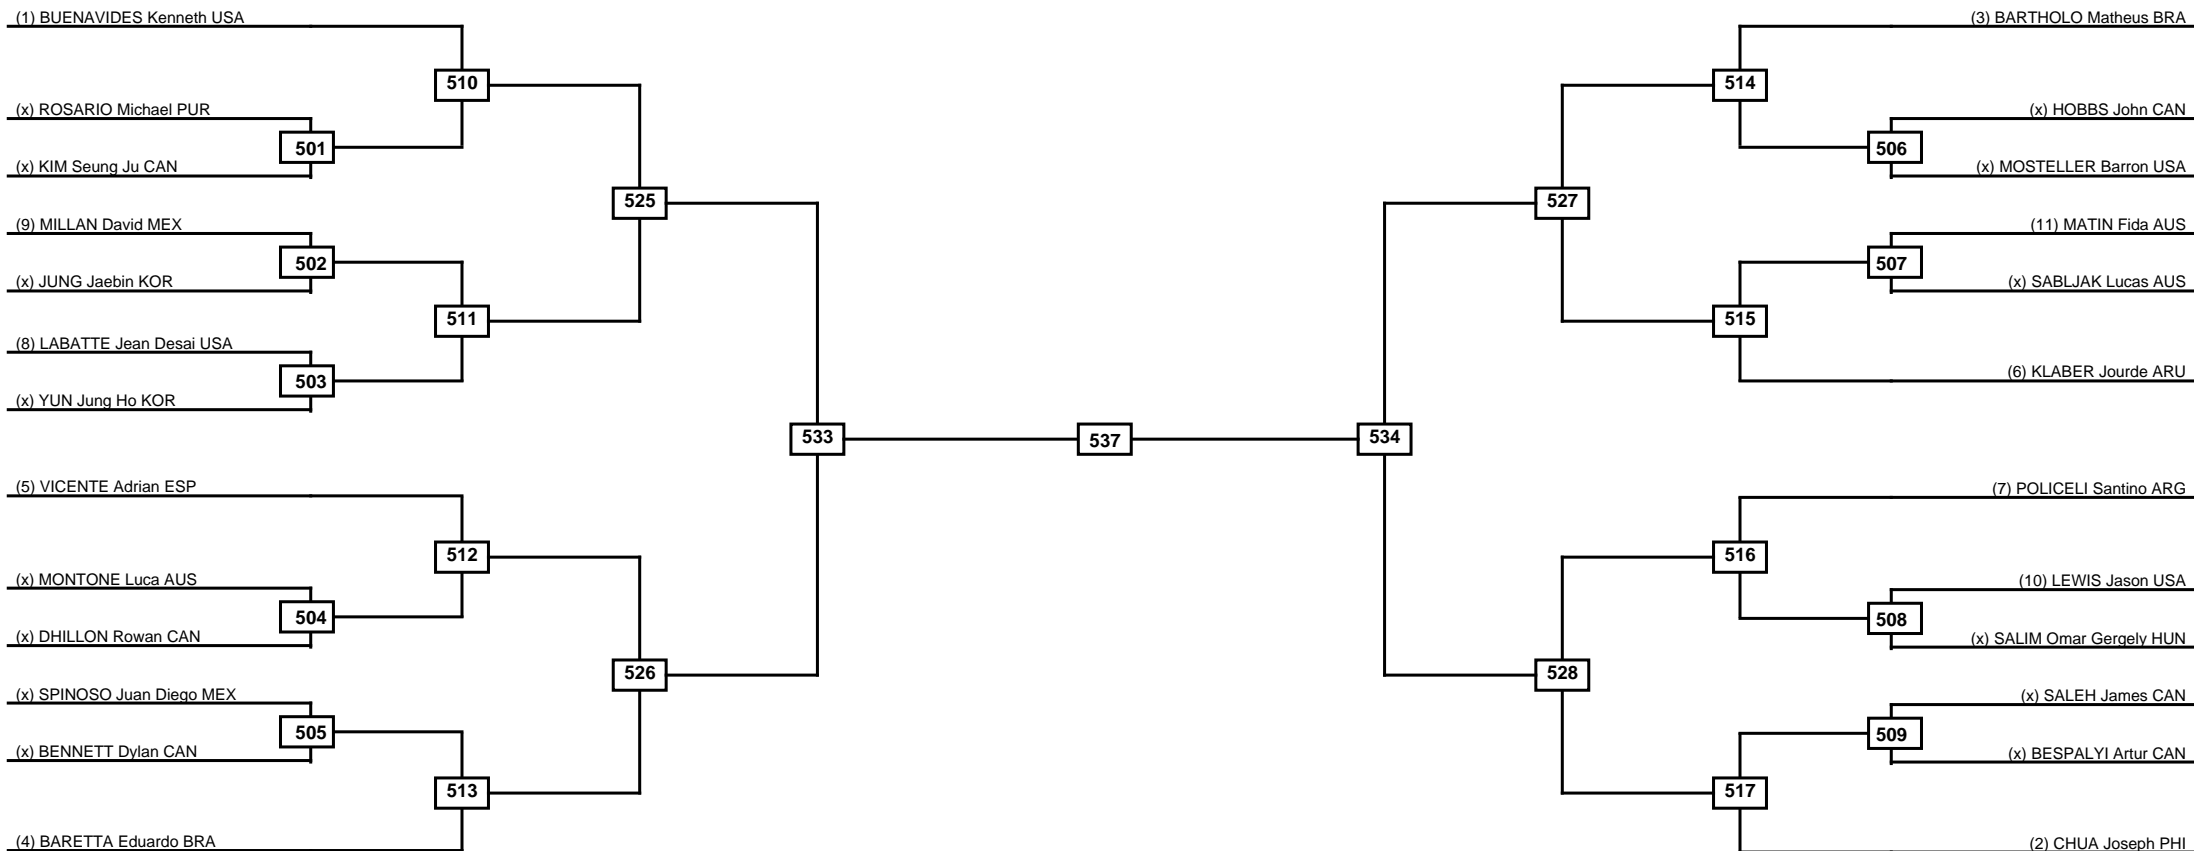

Round of 32   Round of 16   Quarterfinals   Semifinals   Final   Semifinals   Quarterfinals   Round of 16   Round of 32

Classification
1
2
3
3

LEGEND   RSC: Win by Referee stops contest   PTG: Win by Point gap   SUP: Win by Superiority   DSQ: Win by Disqualification   DQB: Win by Disqualification for Unsportsmanlike behavior   DWR: Win by double Withdrawal   R: Round
(x)Seed   PFT: Win by Final score   GDP: Win by Golden points   WDR: Win by Withdrawal   PUN: Win by Punitive declaration   DDB: Double disqualification for Unsportsmanlike behavior   DDQ: Double Disqualification