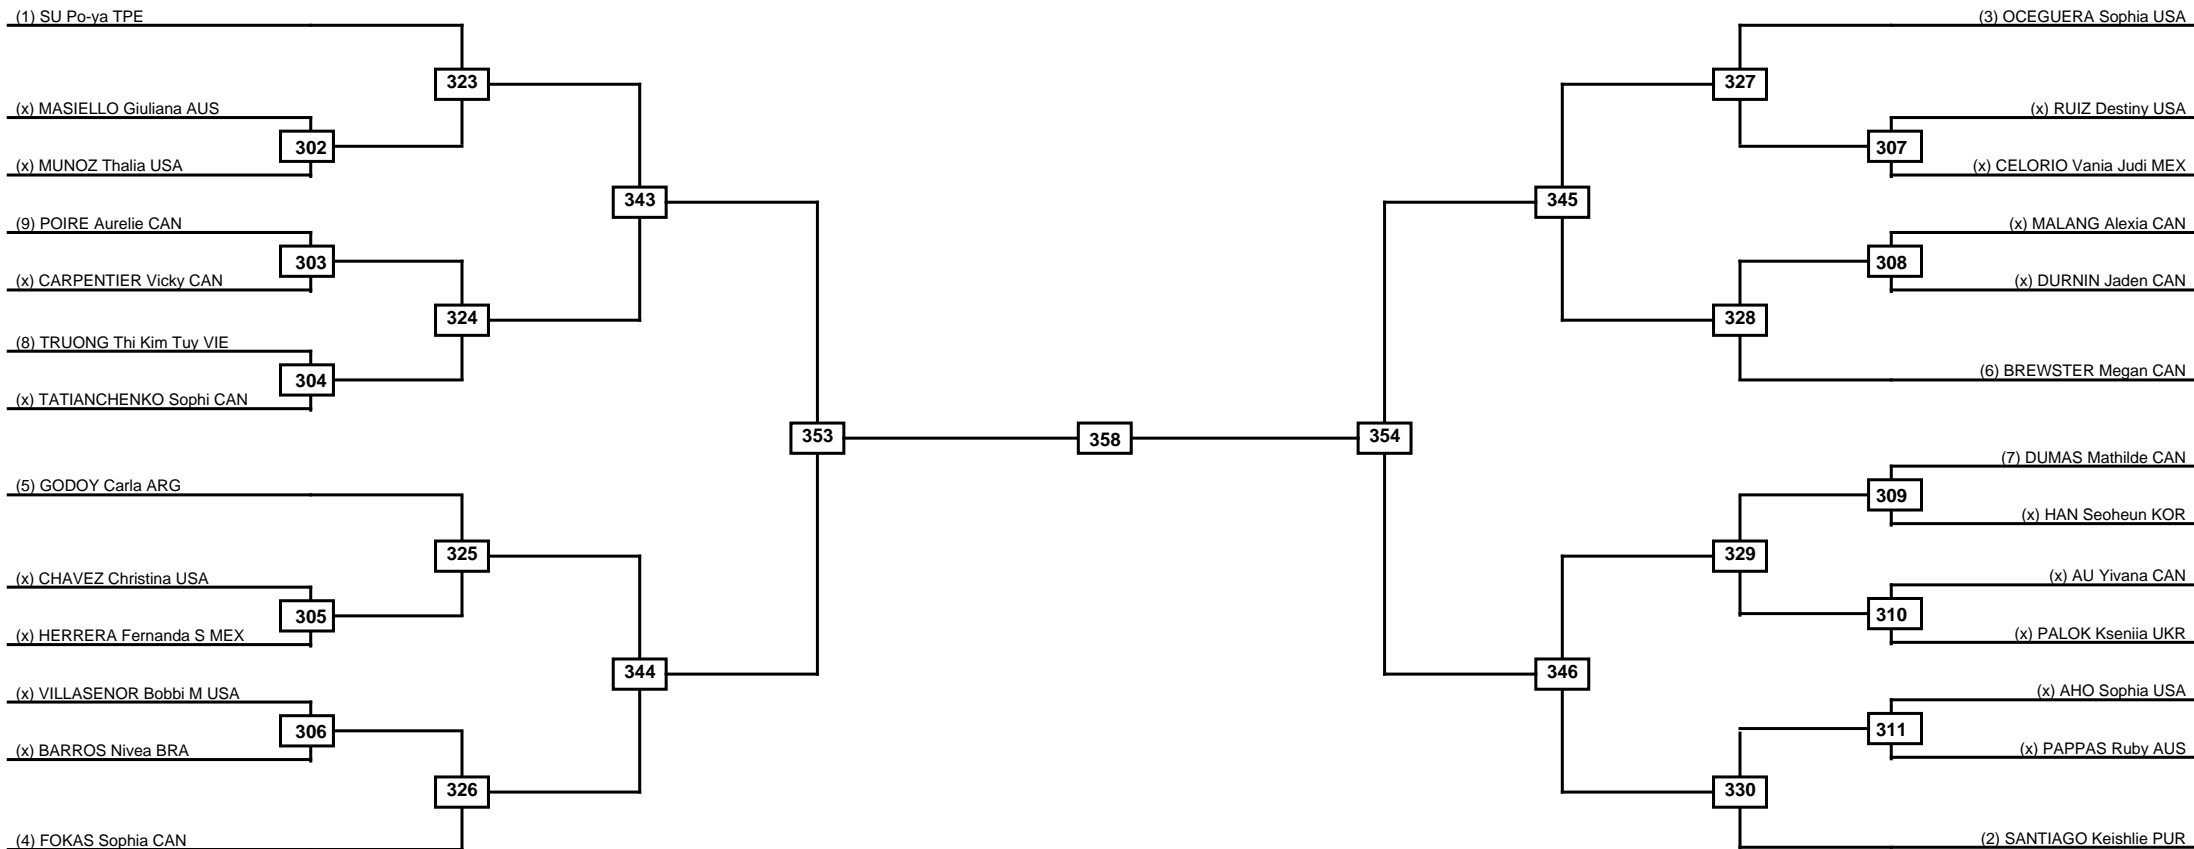

Round of 32 Round of 16 Quarterfinals Semifinals Final Semifinals Quarterfinals Round of 16 Round of 32

Classification
1
2
3
3

LEGEND RSC: Win by Referee stops contest PTG: Win by Point gap SUP: Win by Superiority DSQ: Win by Disqualification DQB: Win by Disqualification for Unsportsmanlike behavior DWR: Win by double Withdrawal R: Round
 (x)Seed PFT: Win by Final score GDP: Win by Golden points WDR: Win by Withdrawal PUN: Win by Punitive declaration DDB: Double disqualification for Unsportsmanlike behavior DDQ: Double Disqualification