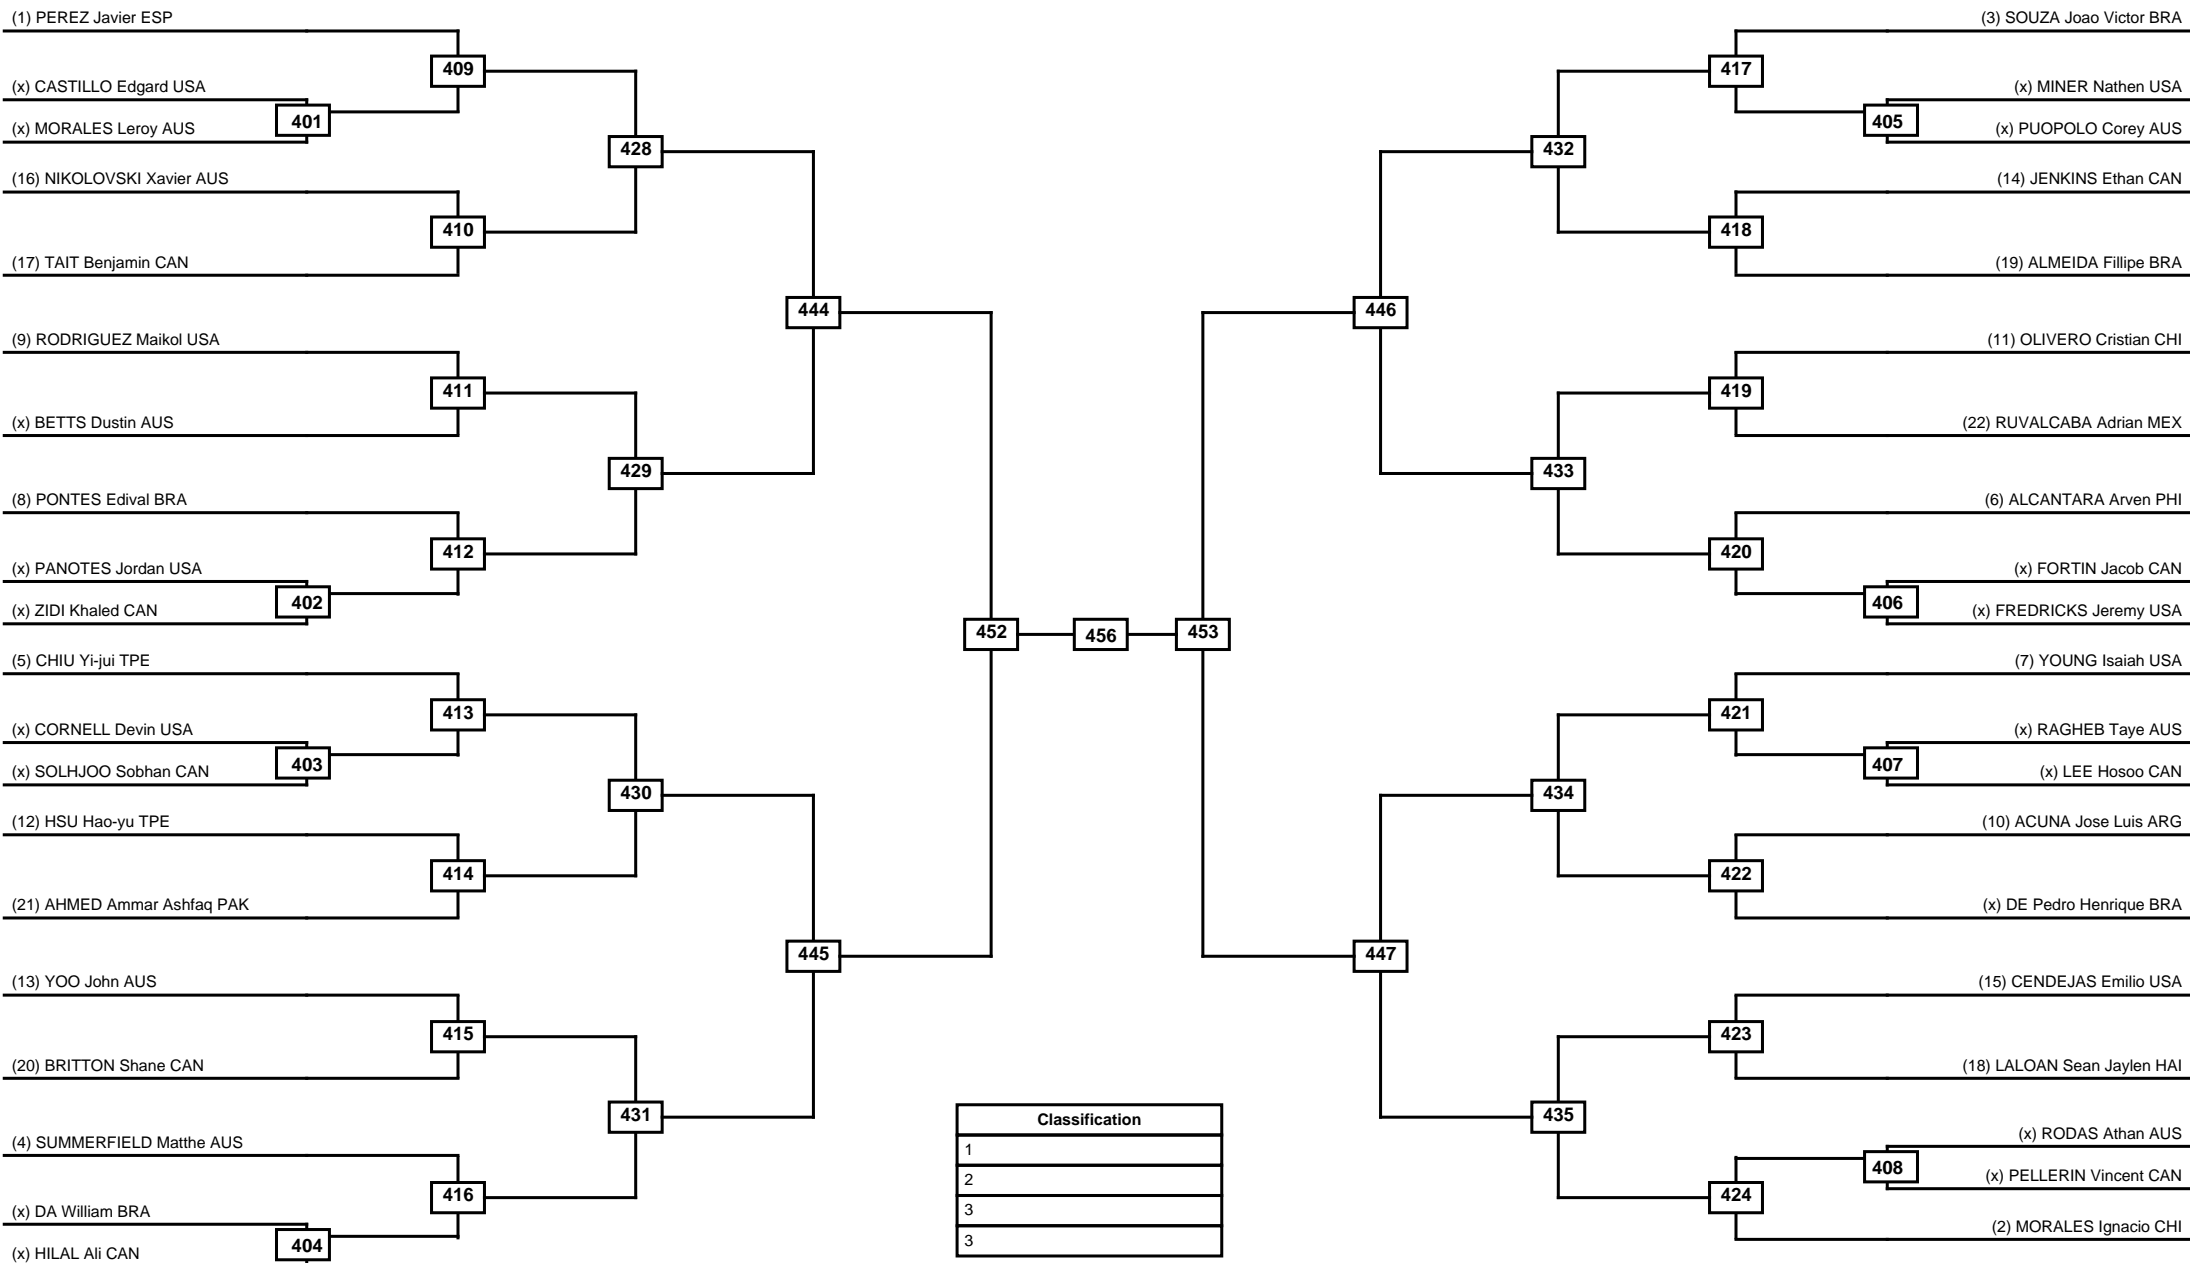

Round of 16	Quarterfinals	Semifinals	Final	Semifinals	Quarterfinals	Round of 16
-------------	---------------	------------	-------	------------	---------------	-------------

Classification
1
2
3
3

LEGEND	RSC: Win by Referee stops contest	PTG: Win by Point gap	SUP: Win by Superiority	DSQ: Win by Disqualification	DQB: Win by Disqualification for Unsportsmanlike behavior	DWR: Win by double Withdrawal	R: Round
(x)Seed	PFT: Win by Final score	GDP: Win by Golden points	WDR: Win by Withdrawal	PUN: Win by Punitive declaration	DDB: Double disqualification for Unsportsmanlike behavior	DDQ: Double Disqualification	

Round of 32 Round of 16 Quarterfinals Semifinals Final Semifinals Quarterfinals Round of 16 Round of 32

Classification
1
2
3
3

LEGEND RSC: Win by Referee stops contest PTG: Win by Point gap SUP: Win by Superiority DSQ: Win by Disqualification DQB: Win by Disqualification for Unsportsmanlike behavior DWR: Win by double Withdrawal R: Round
 (x)Seed PFT: Win by Final score GDP: Win by Golden points WDR: Win by Withdrawal PUN: Win by Punitive declaration DDB: Double disqualification for Unsportsmanlike behavior DDQ: Double Disqualification

Round of 64 Round of 32 Round of 16 Quarterfinals Semifinals Final Semifinals Quarterfinals Round of 16 Round of 32 Round of 64

LEGEND RSC: Win by Referee stops contest PTG: Win by Point gap SUP: Win by Superiority DSQ: Win by Disqualification DQB: Win by Disqualification for Unsportsmanlike behavior DWR: Win by double Withdrawal R: Round
 (x)Seed PFT: Win by Final score GDP: Win by Golden points WDR: Win by Withdrawal PUN: Win by Punitive declaration DDB: Double disqualification for Unsportsmanlike behavior DDQ: Double Disqualification