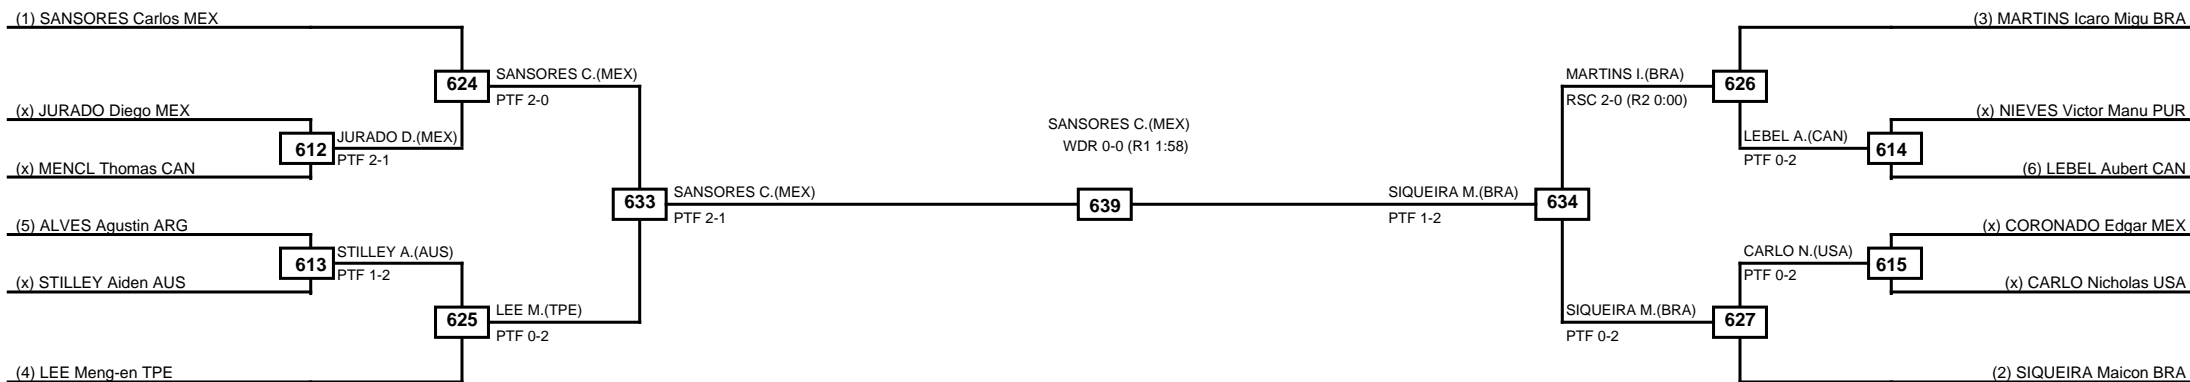

Round of 32 Round of 16 Quarterfinals Semifinals Final Semifinals Quarterfinals Round of 16 Round of 32

Classification
1 BRINDAMOHA NITHAN CAN
2 WOO JI-HO KOR
3 DE GIOVANNI AUBIN BRA
3 HEALY SETH AUS

LEGEND RSC: Win by Referee stops contest PTF: Win by Point gap SUP: Win by Superiority DSQ: Win by Disqualification DQB: Win by Disqualification for Unsportsmanlike behavior DWR: Win by double Withdrawal R: Round
(x)Seed PFT: Win by Final score GDP: Win by Golden points WDR: Win by Withdrawal PUN: Win by Punitive declaration DDB: Double disqualification for Unsportsmanlike behavior DDQ: Double Disqualification

Round of 16	Quarterfinals	Semifinals	Final	Semifinals	Quarterfinals	Round of 16
-------------	---------------	------------	-------	------------	---------------	-------------

Classification
1 SANSORES Carlos MEX
2 SIQUEIRA Maicon BRA
3 MARTINS Icaro Miguel BRA
3 LEE Meng-en TPE