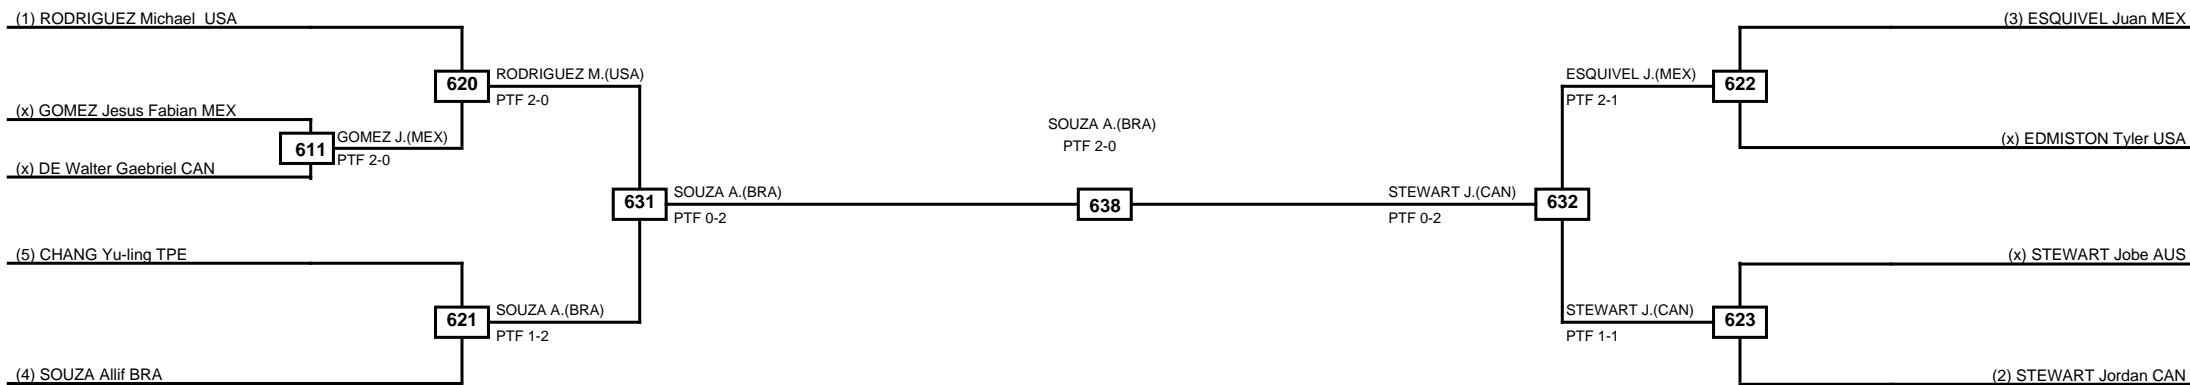

Round of 16 Quarterfinals Semifinals

Final

Semifinals

Quarterfinals Round of 16

Classification
1 SOUZA Allif BRA
2 STEWART Jordan CAN
3 ESQUIVEL Juan MEX
3 RODRIGUEZ Michael C. USA

LEGEND RSC: Win by Referee stops contest PTG: Win by Point gap SUP: Win by Superiority DSQ: Win by Disqualification DQB: Win by Disqualification for Unsportsmanlike behavior DWR: Win by double Withdrawal R: Round
 (x)Seed PFT: Win by Final score GDP: Win by Golden points WDR: Win by Withdrawal PUN: Win by Punitive declaration DDB: Double disqualification for Unsportsmanlike behavior DDQ: Double Disqualification