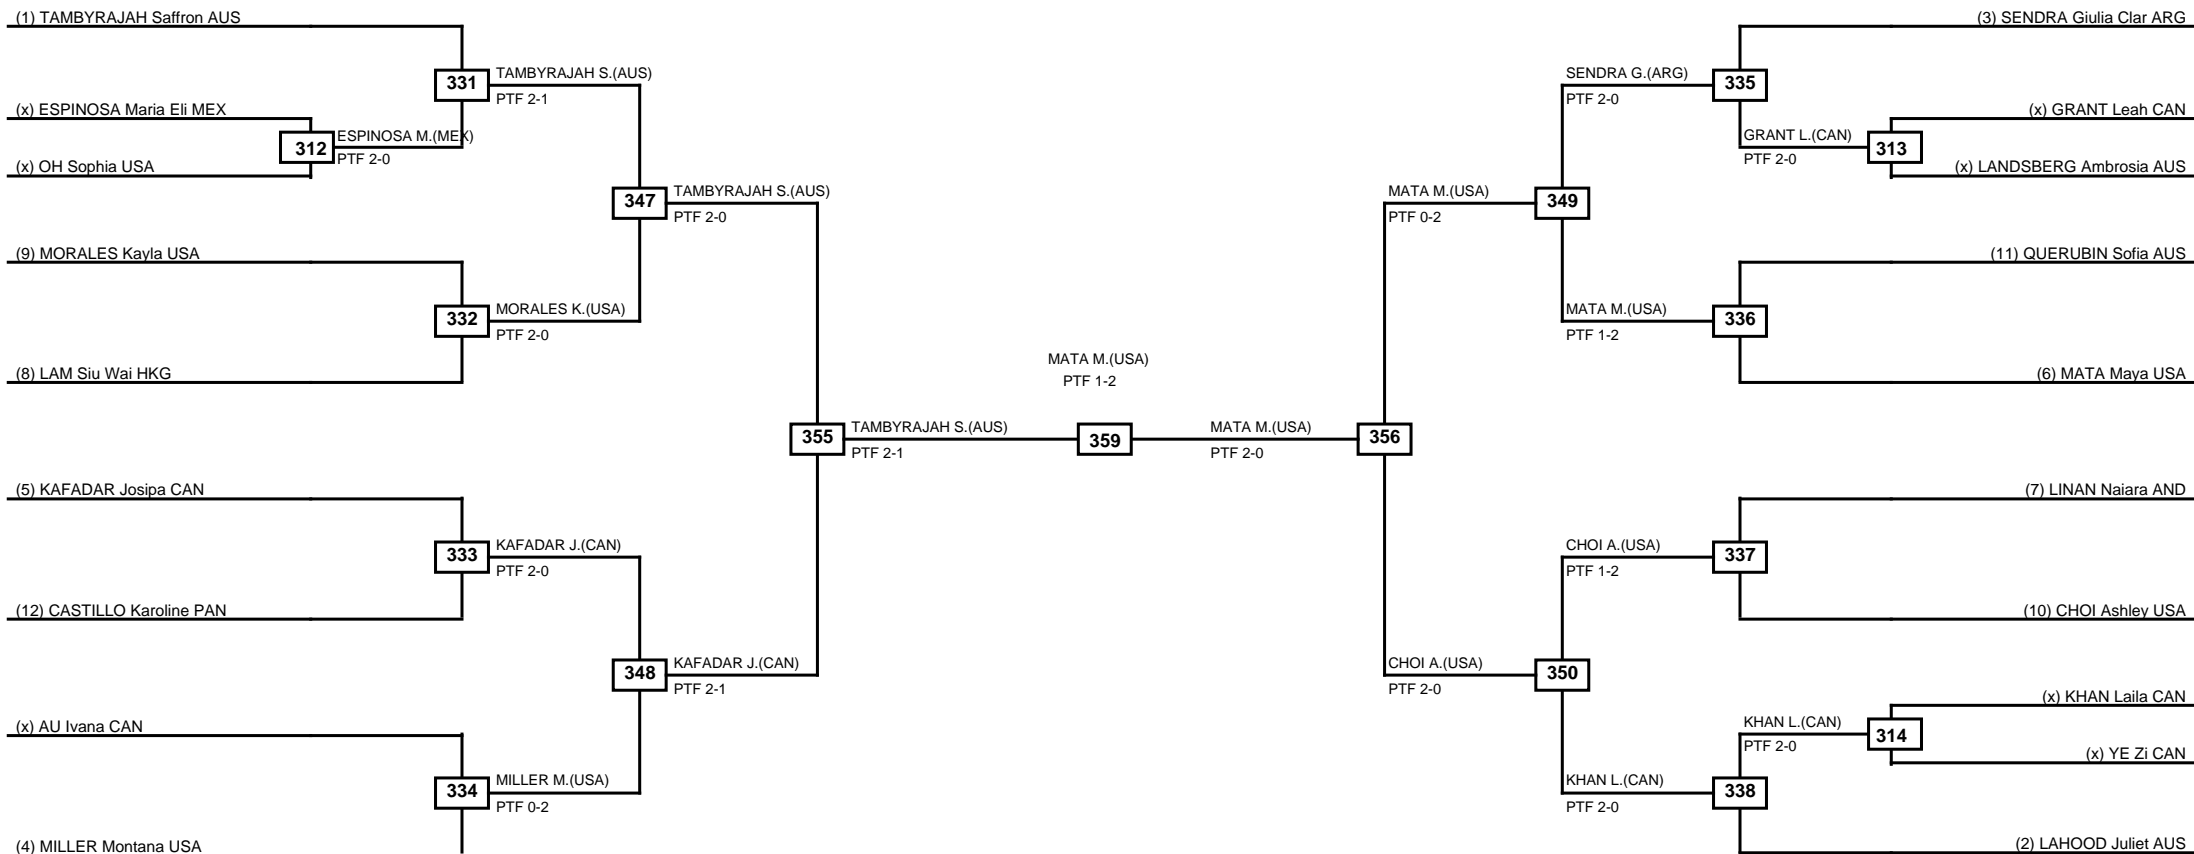

Round of 32 Round of 16 Quarterfinals Semifinals Final Semifinals Quarterfinals Round of 16 Round of 32

Classification
1 SU Po-ya TPE
2 DUMAS Mathilde CAN
3 BARROS Nivea BRA
3 CELORIO Vania Judith MEX

LEGEND RSC: Win by Referee stops contest PTF: Win by Point gap SUP: Win by Superiority DSQ: Win by Disqualification DQB: Win by Disqualification for Unsportsmanlike behavior DWR: Win by double Withdrawal R: Round
(x)Seed PFT: Win by Final score GDP: Win by Golden points WDR: Win by Withdrawal PUN: Win by Punitive declaration DDB: Double disqualification for Unsportsmanlike behavior DDQ: Double Disqualification

Round of 32 Round of 16 Quarterfinals Semifinals Final Semifinals Quarterfinals Round of 16 Round of 32

Classification
1 MATA Maya USA
2 TAMBYRAJAH Saffron AUS
3 CHOI Ashley USA
3 KAFADAR Josipa CAN

LEGEND RSC: Win by Referee stops contest PTG: Win by Point gap SUP: Win by Superiority DSQ: Win by Disqualification DQB: Win by Disqualification for Unsportsmanlike behavior DWR: Win by double Withdrawal R: Round
 (x)Seed PFT: Win by Final score GDP: Win by Golden points WDR: Win by Withdrawal PUN: Win by Punitive declaration DDB: Double disqualification for Unsportsmanlike behavior DDQ: Double Disqualification