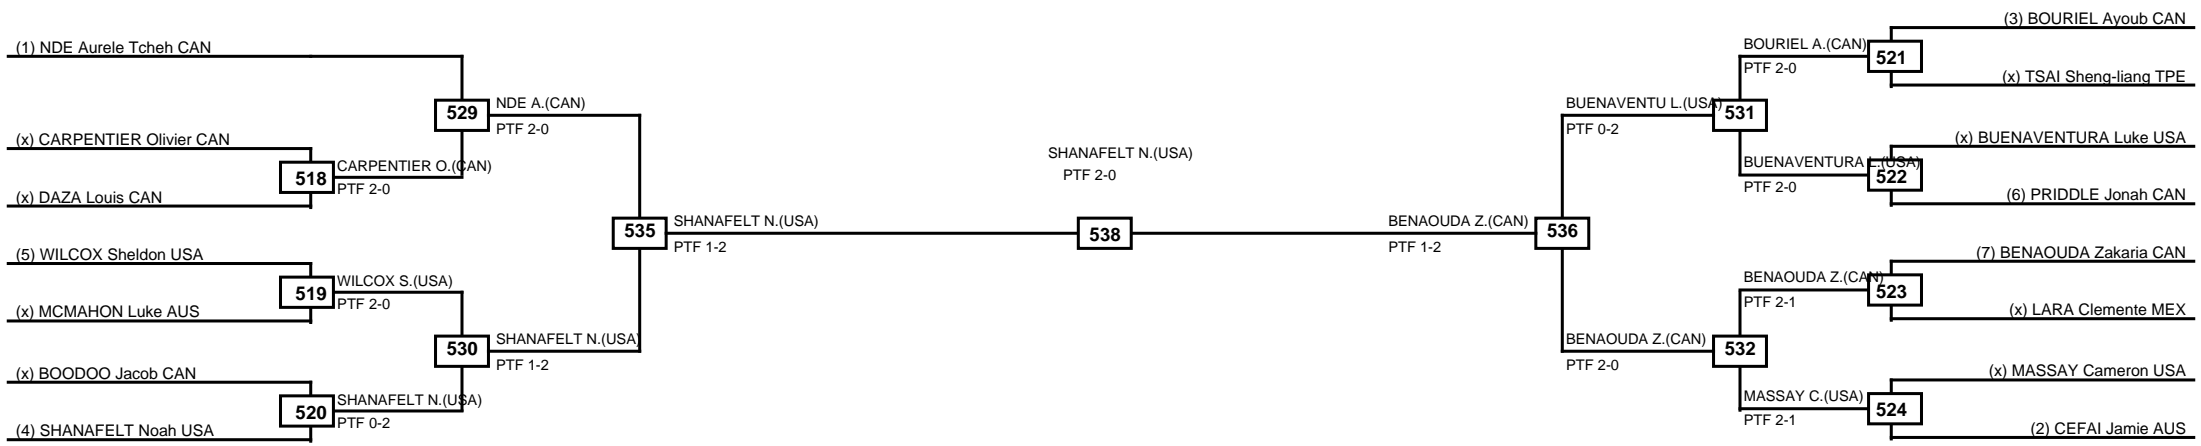

Round of 16	Quarterfinals	Semifinals	Final	Semifinals	Quarterfinals	Round of 16

Classification
1 SHANAFELT Noah USA
2 BENAOUA Zakaria CAN
3 BUENAVENTURA Luke USA
3 NDE Aurele Tchekh CAN

LEGEND RSC: Win by Referee stops contest   PTG: Win by Point gap   SUP: Win by Superiority   DSQ: Win by Disqualification   DQB: Win by Disqualification for Unsportsmanlike behavior   DWR: Win by double Withdrawal   R: Round
(x)Seed   PFT: Win by Final score   GDP: Win by Golden points   WDR: Win by Withdrawal   PUN: Win by Punitive declaration   DDB: Double disqualification for Unsportsmanlike behavior   DDQ: Double Disqualification