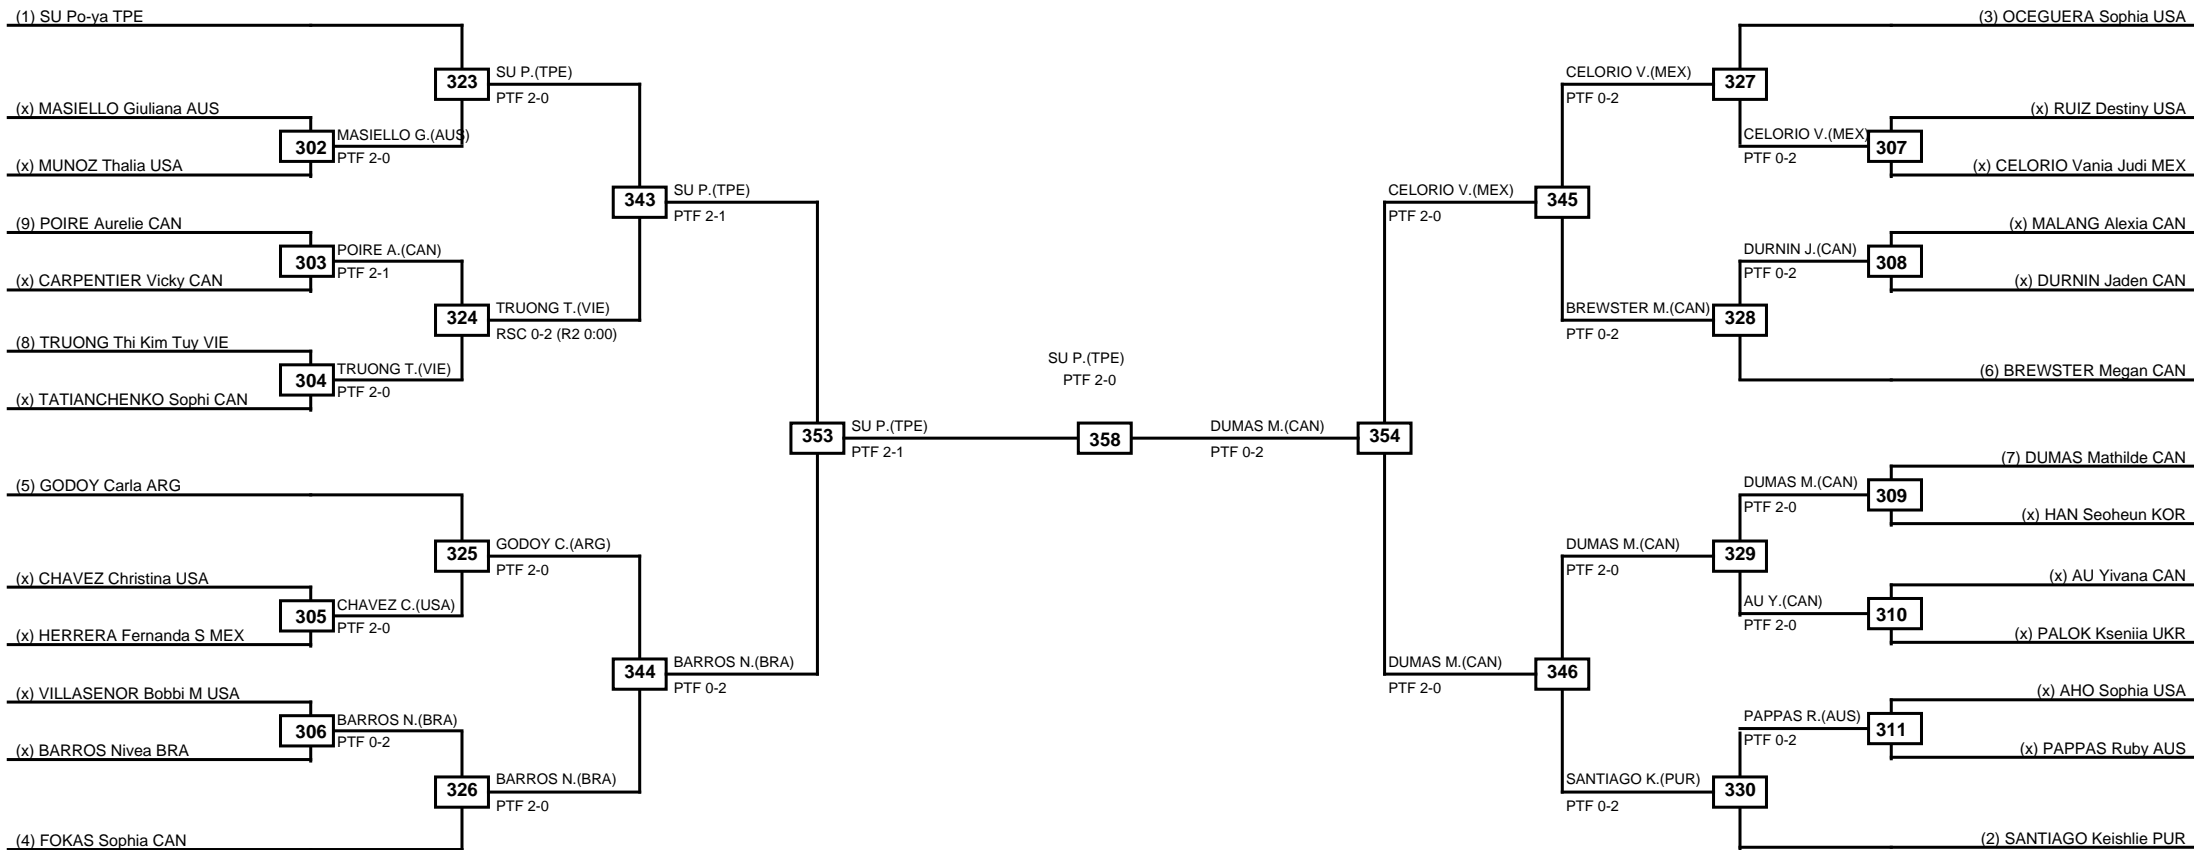

Round of 32   Round of 16   Quarterfinals   Semifinals   Final   Semifinals   Quarterfinals   Round of 16   Round of 32

Classification
1 SU Po-ya TPE
2 DUMAS Mathilde CAN
3 BARROS Nivea BRA
3 CELORIO Vania Judith MEX

LEGEND RSC: Win by Referee stops contest   PTF: Win by Point gap   SUP: Win by Superiority   DSQ: Win by Disqualification   DQB: Win by Disqualification for Unsportsmanlike behavior   DWR: Win by double Withdrawal   R: Round
(x)Seed   PFT: Win by Final score   GDP: Win by Golden points   WDR: Win by Withdrawal   PUN: Win by Punitive declaration   DDB: Double disqualification for Unsportsmanlike behavior   DDQ: Double Disqualification