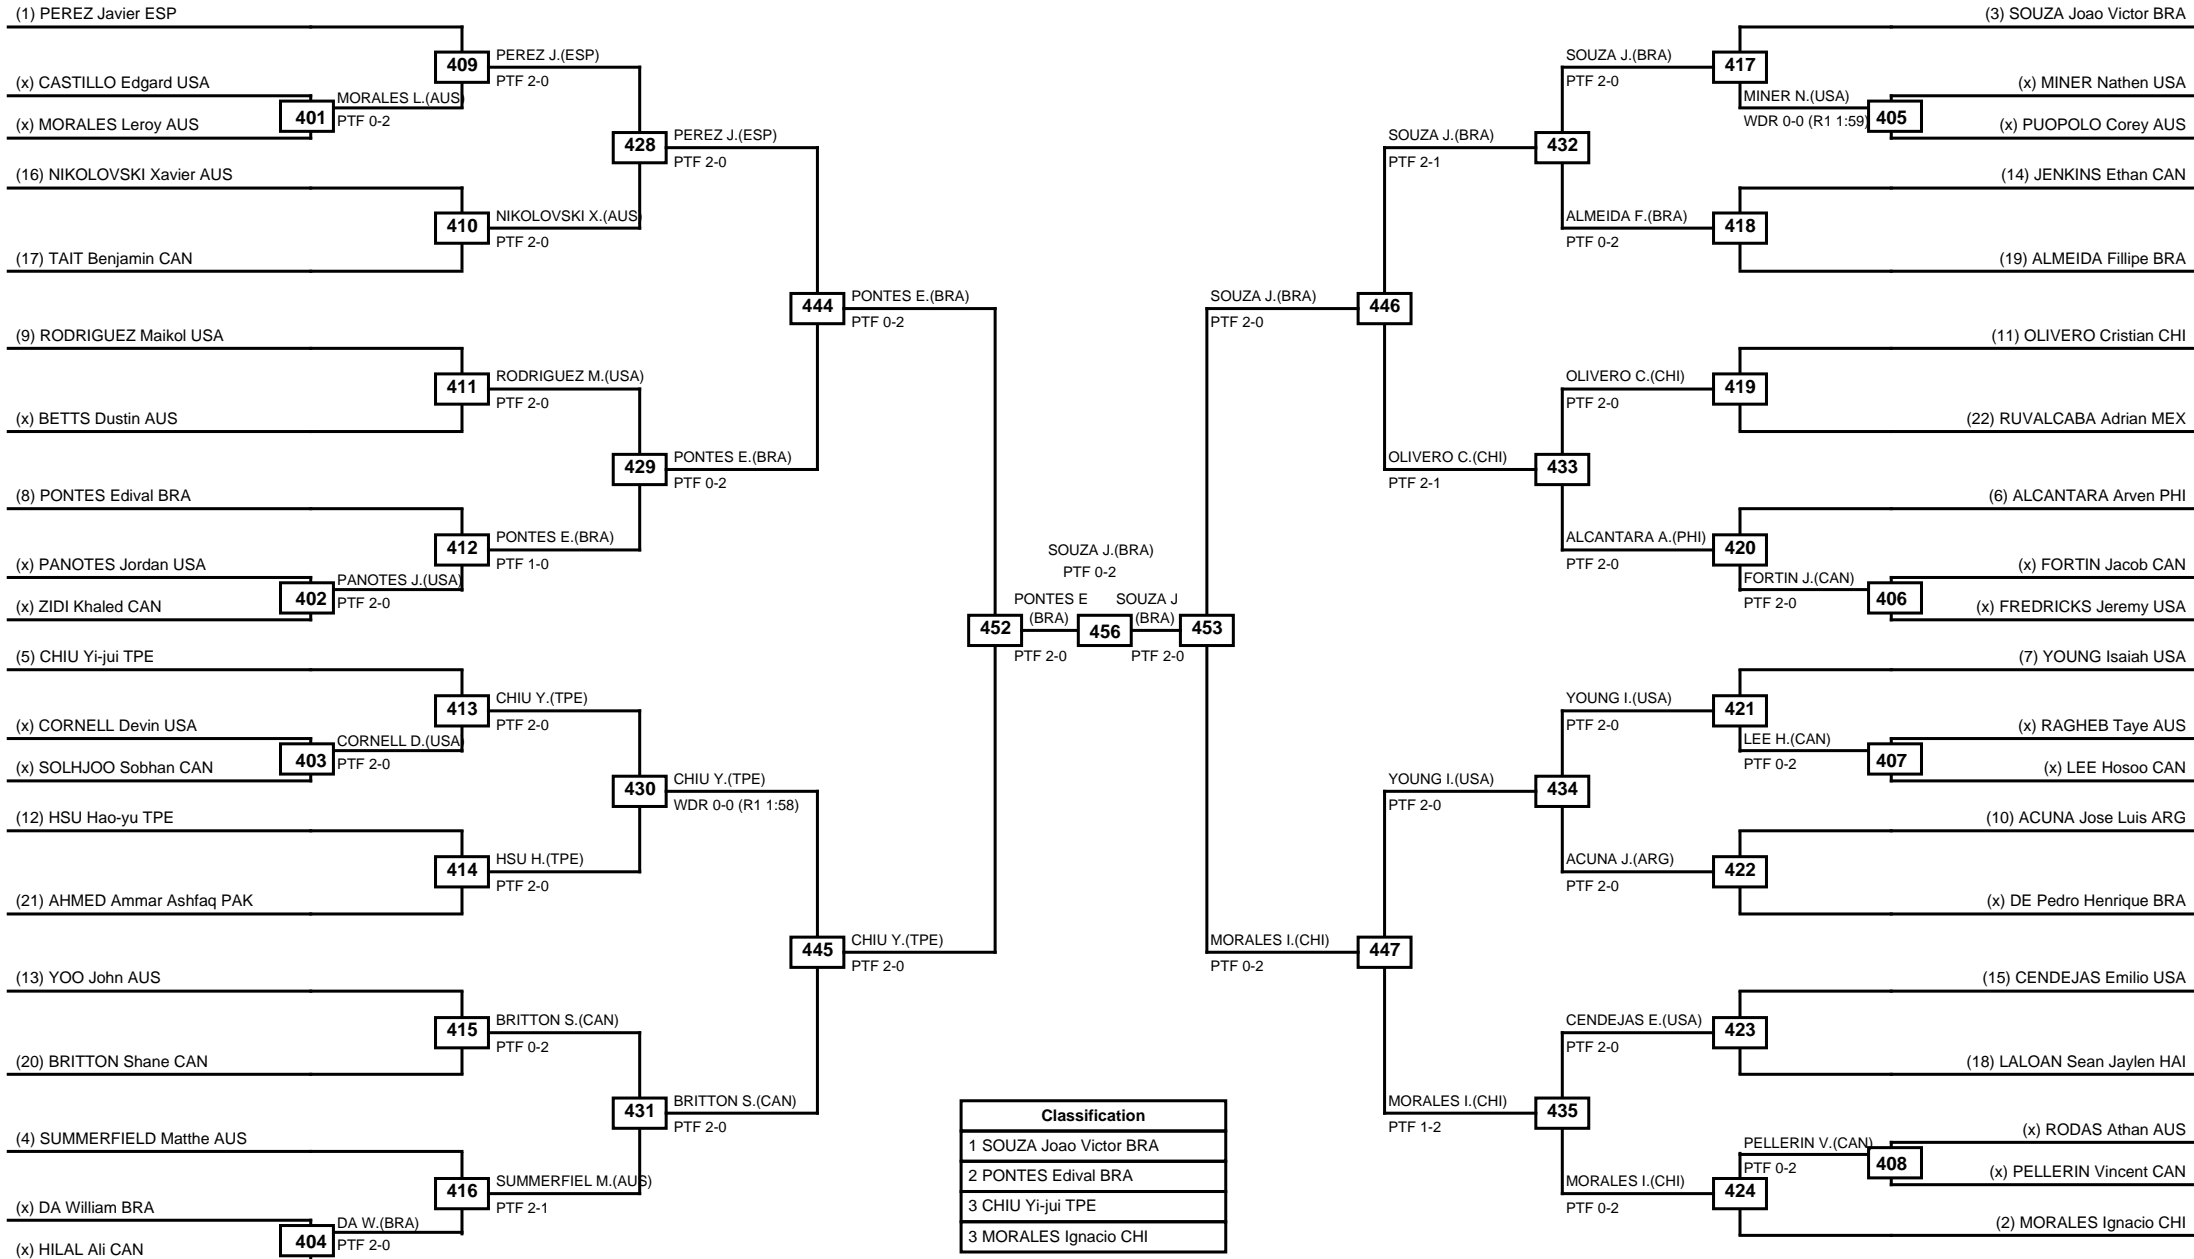

Round of 64   Round of 32   Round of 16   Quarterfinals   Semifinals   Final   Semifinals   Quarterfinals   Round of 16   Round of 32   Round of 64

Classification
1 SOUZA Joao Victor BRA
2 PONTES Edival BRA
3 CHIU Yi-jiu TPE
3 MORALES Ignacio CHI

LEGEND RSC: Win by Referee stops contest   PTG: Win by Point gap   SUP: Win by Superiority   DSQ: Win by Disqualification   DQB: Win by Disqualification for Unsportsmanlike behavior   DWR: Win by double Withdrawal   R: Round
(x)Seed   PFT: Win by Final score   GDP: Win by Golden points   WDR: Win by Withdrawal   PUN: Win by Punitive declaration   DDB: Double disqualification for Unsportsmanlike behavior   DDQ: Double Disqualification