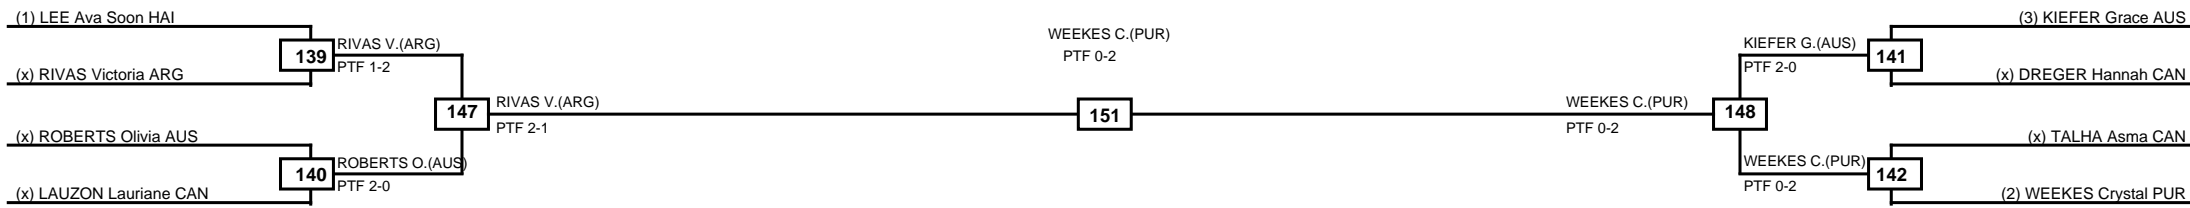

Quarterfinals	Semifinals	Final	Semifinals	Quarterfinals

Classification
1 WEEKES Crystal PUR
2 RIVAS Victoria ARG
3 ROBERTS Olivia AUS
3 KIEFER Grace AUS

LEGEND	RSC: Win by Referee stops contest	PTG: Win by Point gap	SUP: Win by Superiority	DSQ: Win by Disqualification	DQB: Win by Disqualification for Unsportsmanlike behavior	DWR: Win by double Withdrawal	R: Round
(x)Seed	PFT: Win by Final score	GDP: Win by Golden points	WDR: Win by Withdrawal	PUN: Win by Punitive declaration	DDB: Double disqualification for Unsportsmanlike behavior	DDQ: Double Disqualification