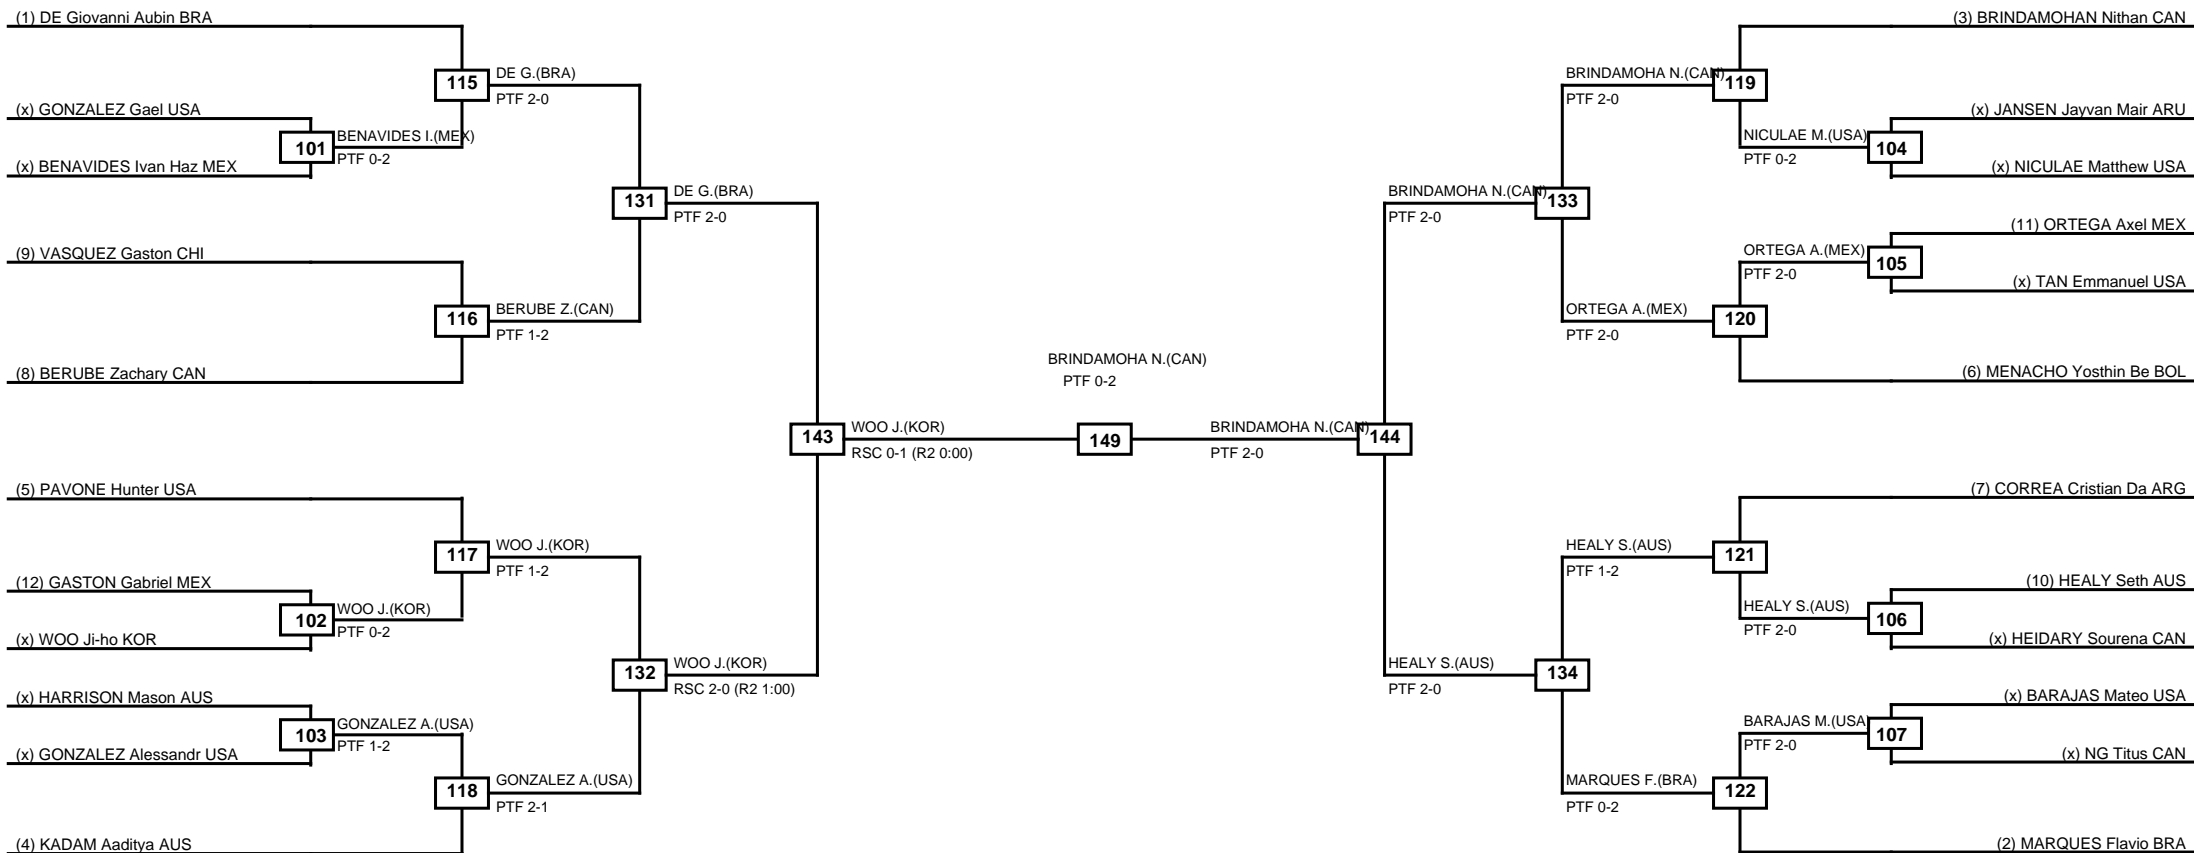

Round of 32   Round of 16   Quarterfinals   Semifinals   Final   Semifinals   Quarterfinals   Round of 16   Round of 32

Classification
1 BRINDAMOHA NITHAN CAN
2 WOO JI-HO KOR
3 DE GIOVANNI AUBIN BRA
3 HEALY SETH AUS

LEGEND RSC: Win by Referee stops contest   PTF: Win by Point gap   SUP: Win by Superiority   DSQ: Win by Disqualification   DQB: Win by Disqualification for Unsportsmanlike behavior   DWR: Win by double Withdrawal   R: Round
(x)Seed   PFT: Win by Final score   GDP: Win by Golden points   WDR: Win by Withdrawal   PUN: Win by Punitive declaration   DDB: Double disqualification for Unsportsmanlike behavior   DDQ: Double Disqualification