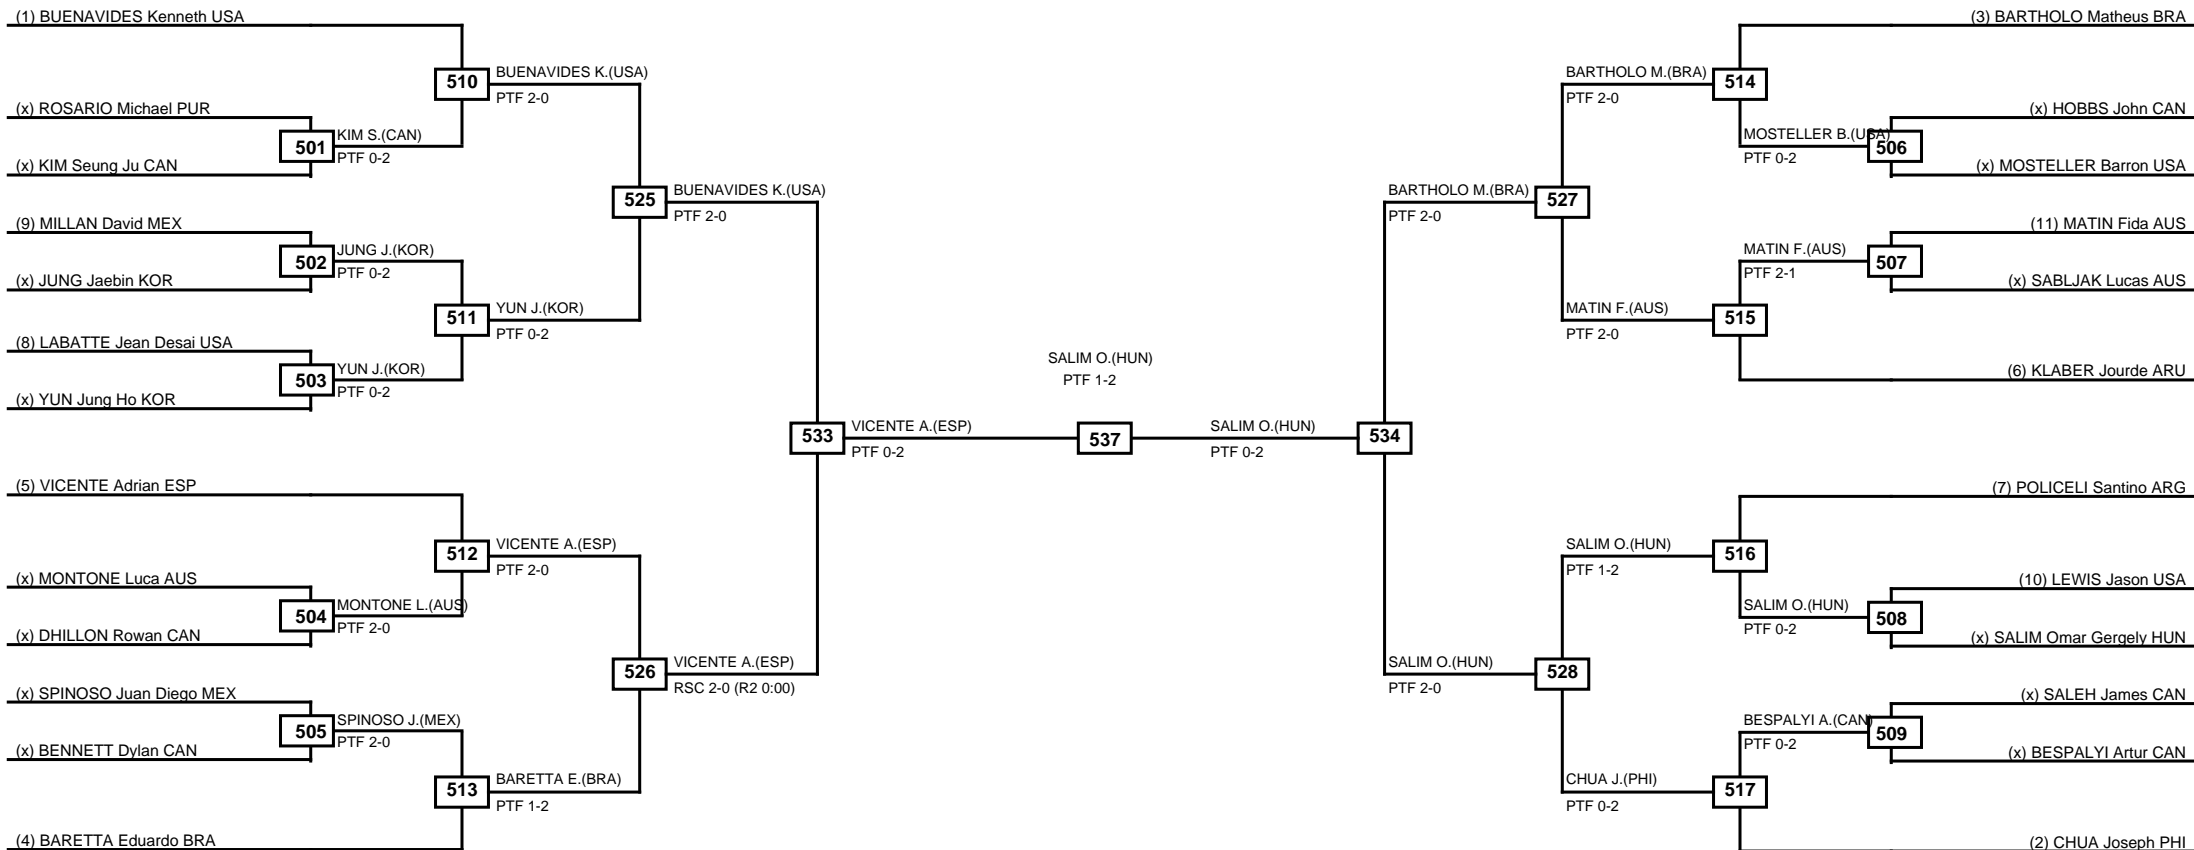

Round of 32   Round of 16   Quarterfinals   Semifinals   Final   Semifinals   Quarterfinals   Round of 16   Round of 32

Classification
1 SALIM Omar Gergely HUN
2 VICENTE Adrian ESP
3 BARTHOLO Matheus BRA
3 BUENAVIDES Kenneth USA

LEGEND   RSC: Win by Referee stops contest   PTF: Win by Point gap   SUP: Win by Superiority   DSQ: Win by Disqualification   DQB: Win by Disqualification for Unsportsmanlike behavior   DWR: Win by double Withdrawal   R: Round
(x)Seed   PFT: Win by Final score   GDP: Win by Golden points   WDR: Win by Withdrawal   PUN: Win by Punitive declaration   DDB: Double disqualification for Unsportsmanlike behavior   DDQ: Double Disqualification