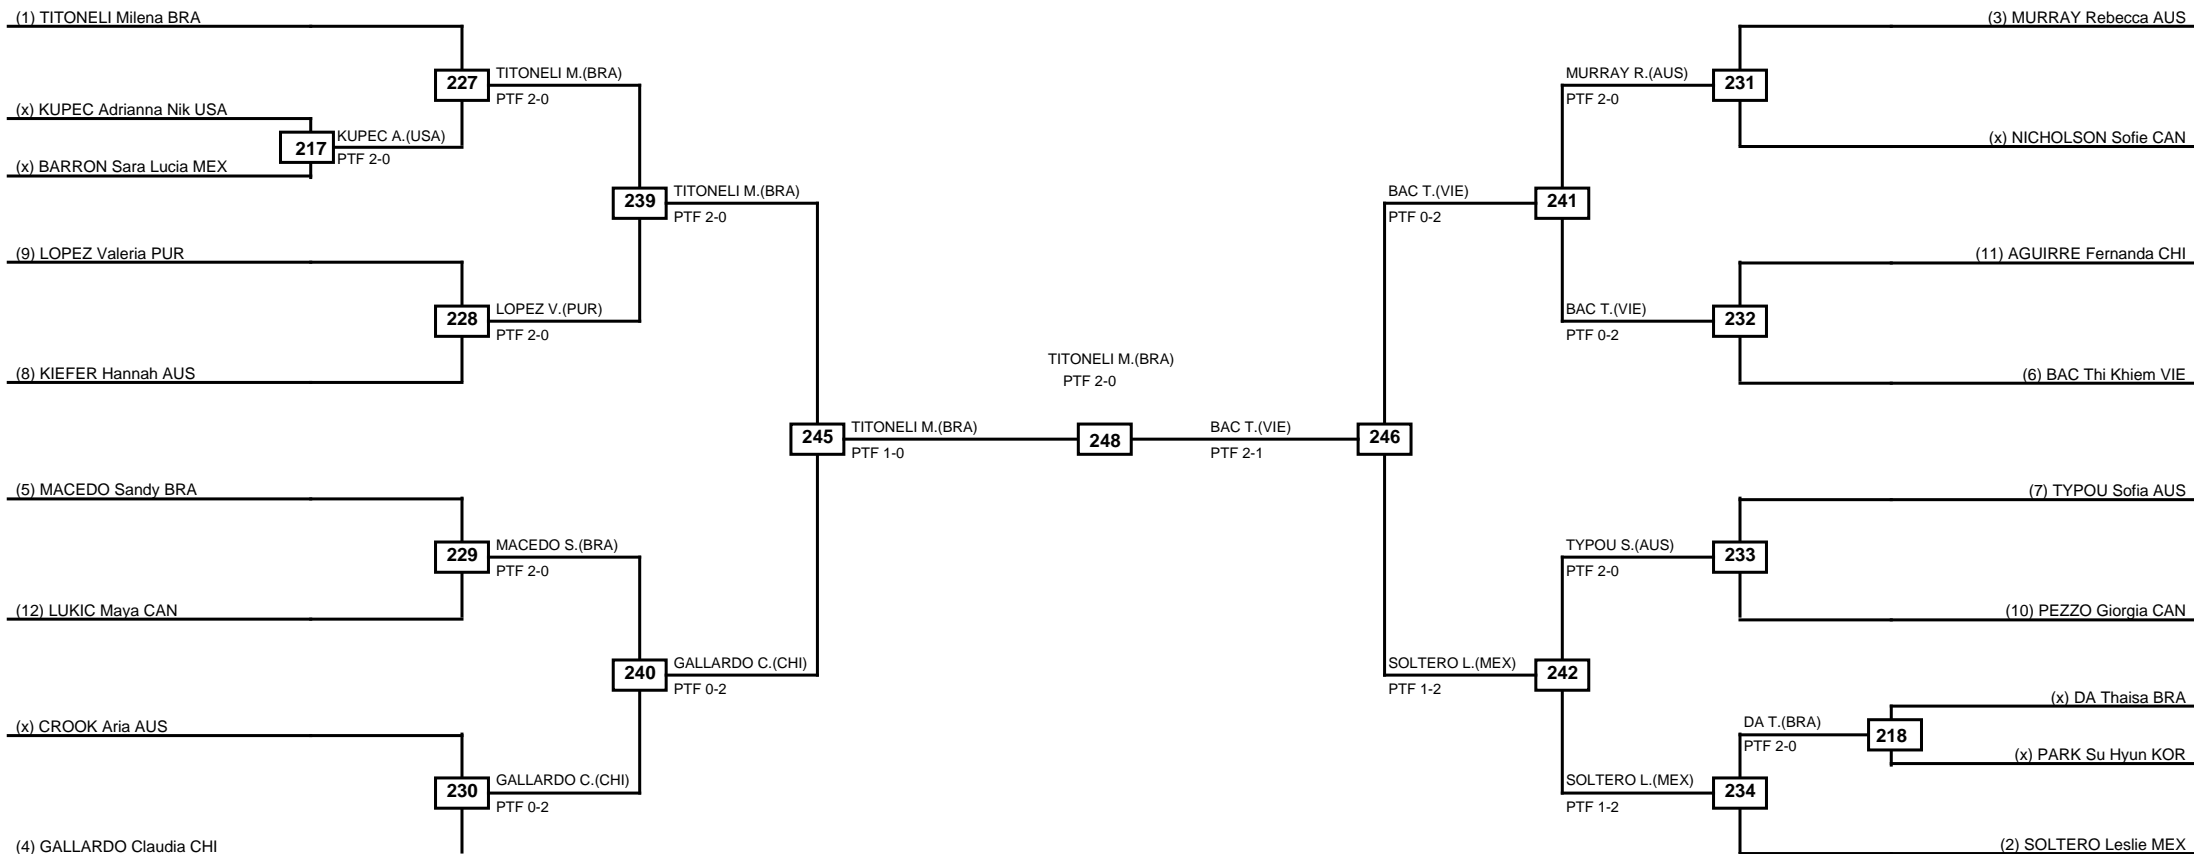

Round of 32   Round of 16   Quarterfinals   Semifinals   Final   Semifinals   Quarterfinals   Round of 16   Round of 32

Classification
1 TITONELI Milena BRA
2 BAC Thi Khiem VIE
3 GALLARDO Claudia CHI
3 SOLTERO Leslie MEX

LEGEND RSC: Win by Referee stops contest   PTF: Win by Point gap   SUP: Win by Superiority   DSQ: Win by Disqualification   DQB: Win by Disqualification for Unsportsmanlike behavior   DWR: Win by double Withdrawal   R: Round
(x)Seed   PFT: Win by Final score   GDP: Win by Golden points   WDR: Win by Withdrawal   PUN: Win by Punitive declaration   DDB: Double disqualification for Unsportsmanlike behavior   DDQ: Double Disqualification