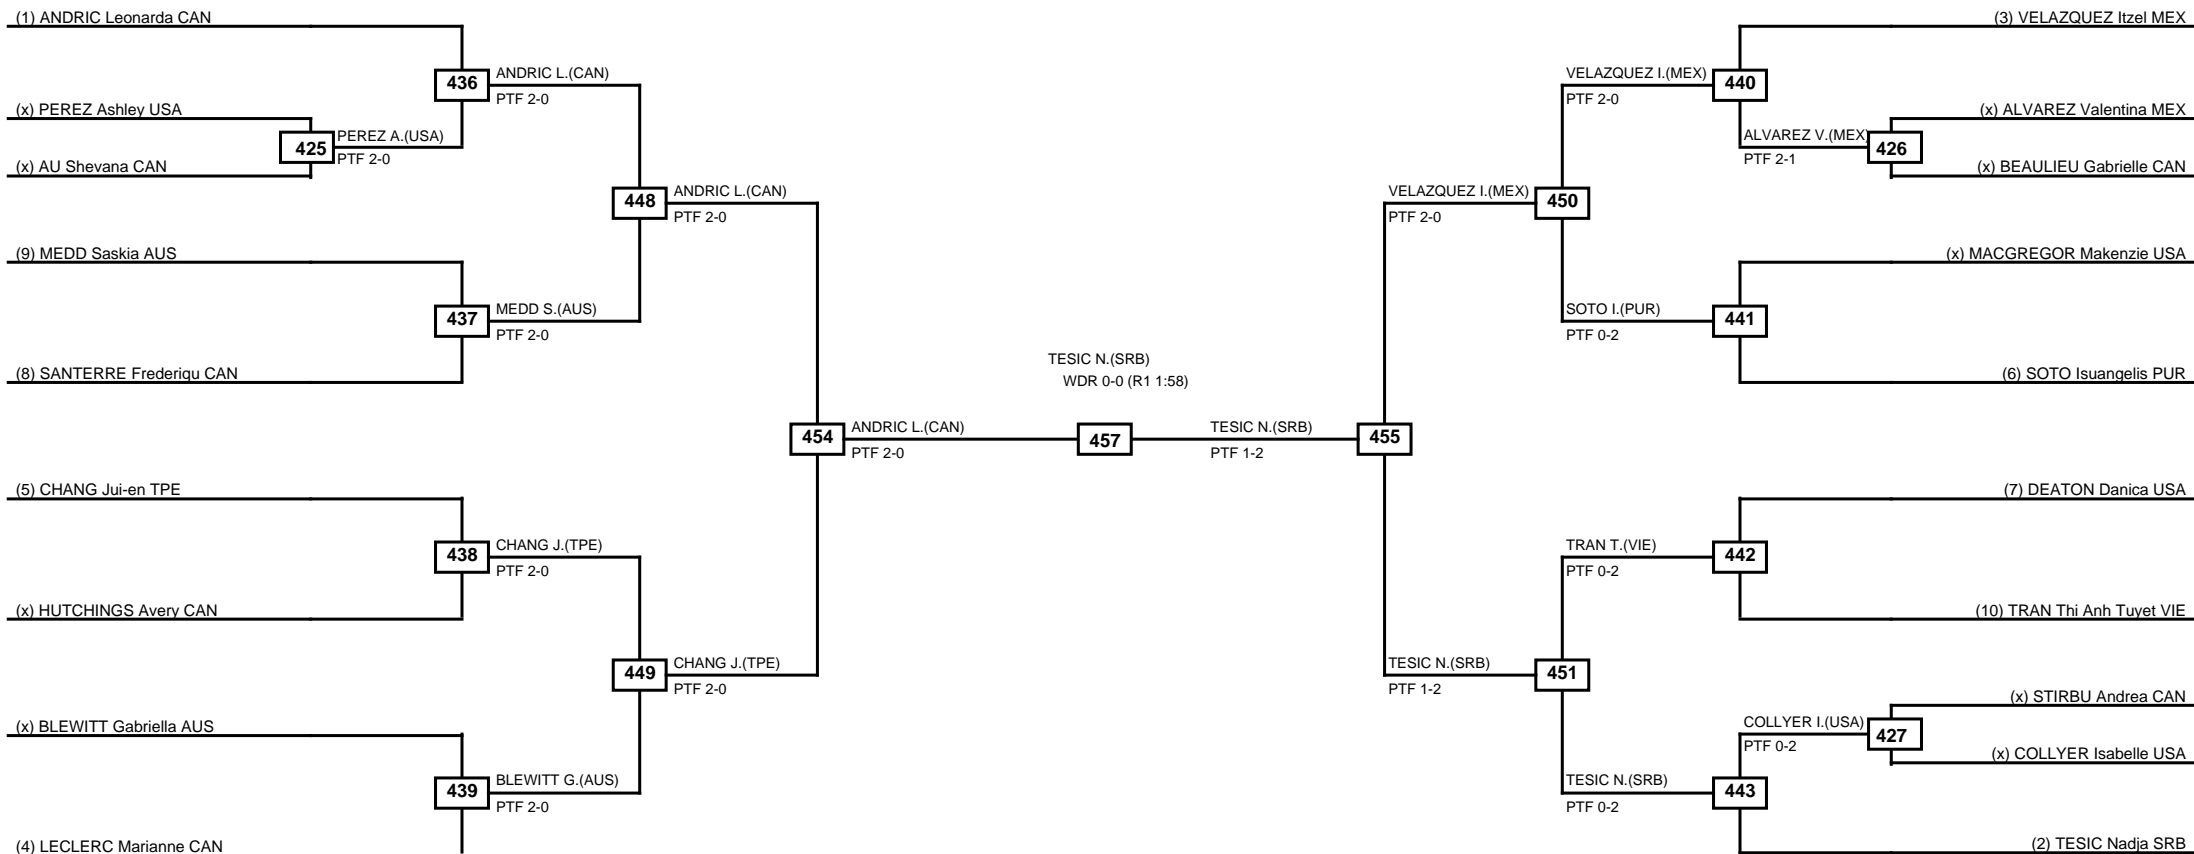

Round of 32   Round of 16   Quarterfinals   Semifinals   Final   Semifinals   Quarterfinals   Round of 16   Round of 32

Classification
1 TESIĆ Nadja SRB
2 ANDRIĆ Leonarda CAN
3 CHANG Jui-en TPE
3 VELAZQUEZ Itzel MEX

LEGEND RSC: Win by Referee stops contest   PTF: Win by Point gap   SUP: Win by Superiority   DSQ: Win by Disqualification   DQB: Win by Disqualification for Unsportsmanlike behavior   DWR: Win by double Withdrawal   R: Round
(x)Seed   PFT: Win by Final score   GDP: Win by Golden points   WDR: Win by Withdrawal   PUN: Win by Punitive declaration   DDB: Double disqualification for Unsportsmanlike behavior   DDQ: Double Disqualification