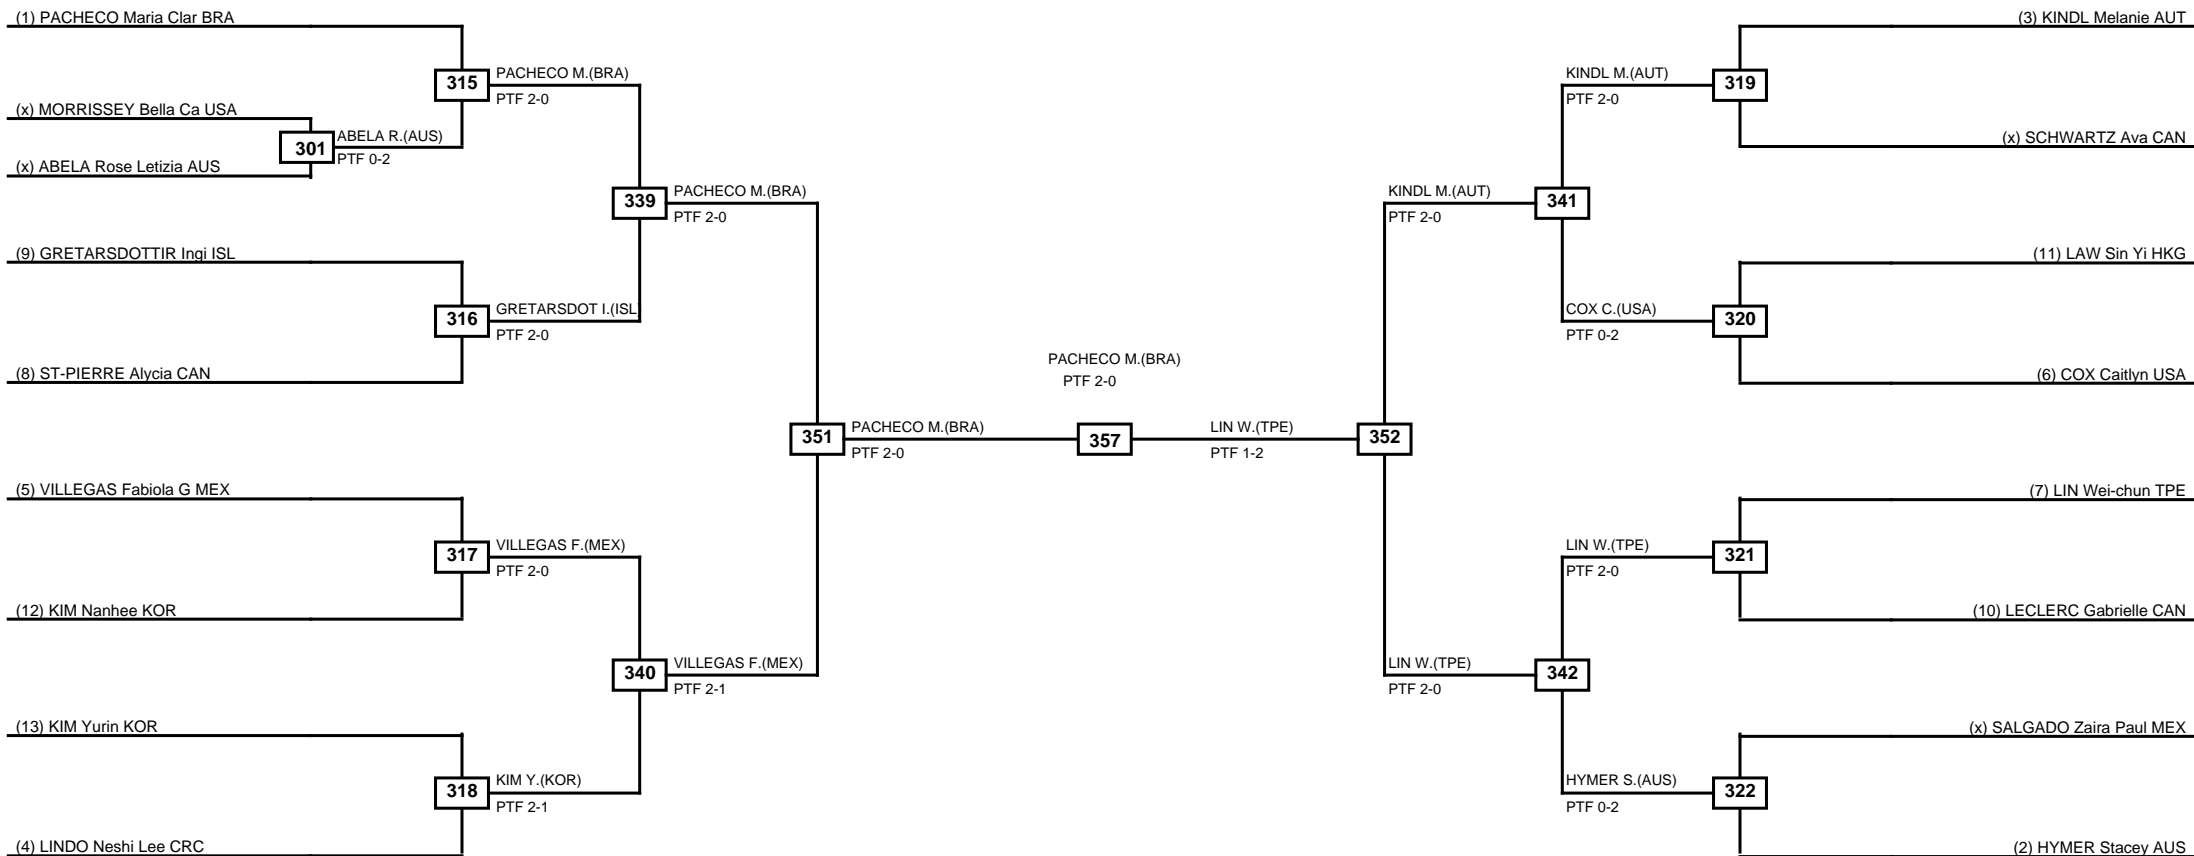

Round of 32 Round of 16 Quarterfinals Semifinals Final Semifinals Quarterfinals Round of 16 Round of 32

Classification
1 TESIĆ Nadja SRB
2 ANDRIĆ Leonarda CAN
3 CHANG Jui-en TPE
3 VELAZQUEZ Itzel MEX

LEGEND RSC: Win by Referee stops contest PTF: Win by Point gap SUP: Win by Superiority DSQ: Win by Disqualification DQB: Win by Disqualification for Unsportsmanlike behavior DWR: Win by double Withdrawal R: Round
(x)Seed PFT: Win by Final score GDP: Win by Golden points WDR: Win by Withdrawal PUN: Win by Punitive declaration DDB: Double disqualification for Unsportsmanlike behavior DDQ: Double Disqualification

Round of 32 Round of 16 Quarterfinals Semifinals Final Semifinals Quarterfinals Round of 16 Round of 32

Classification
1 PACHECO Maria Clara BRA
2 LIN Wei-chun TPE
3 KINDL Melanie AUT
3 VILLEGAS Fabiola Guadalupe MEX