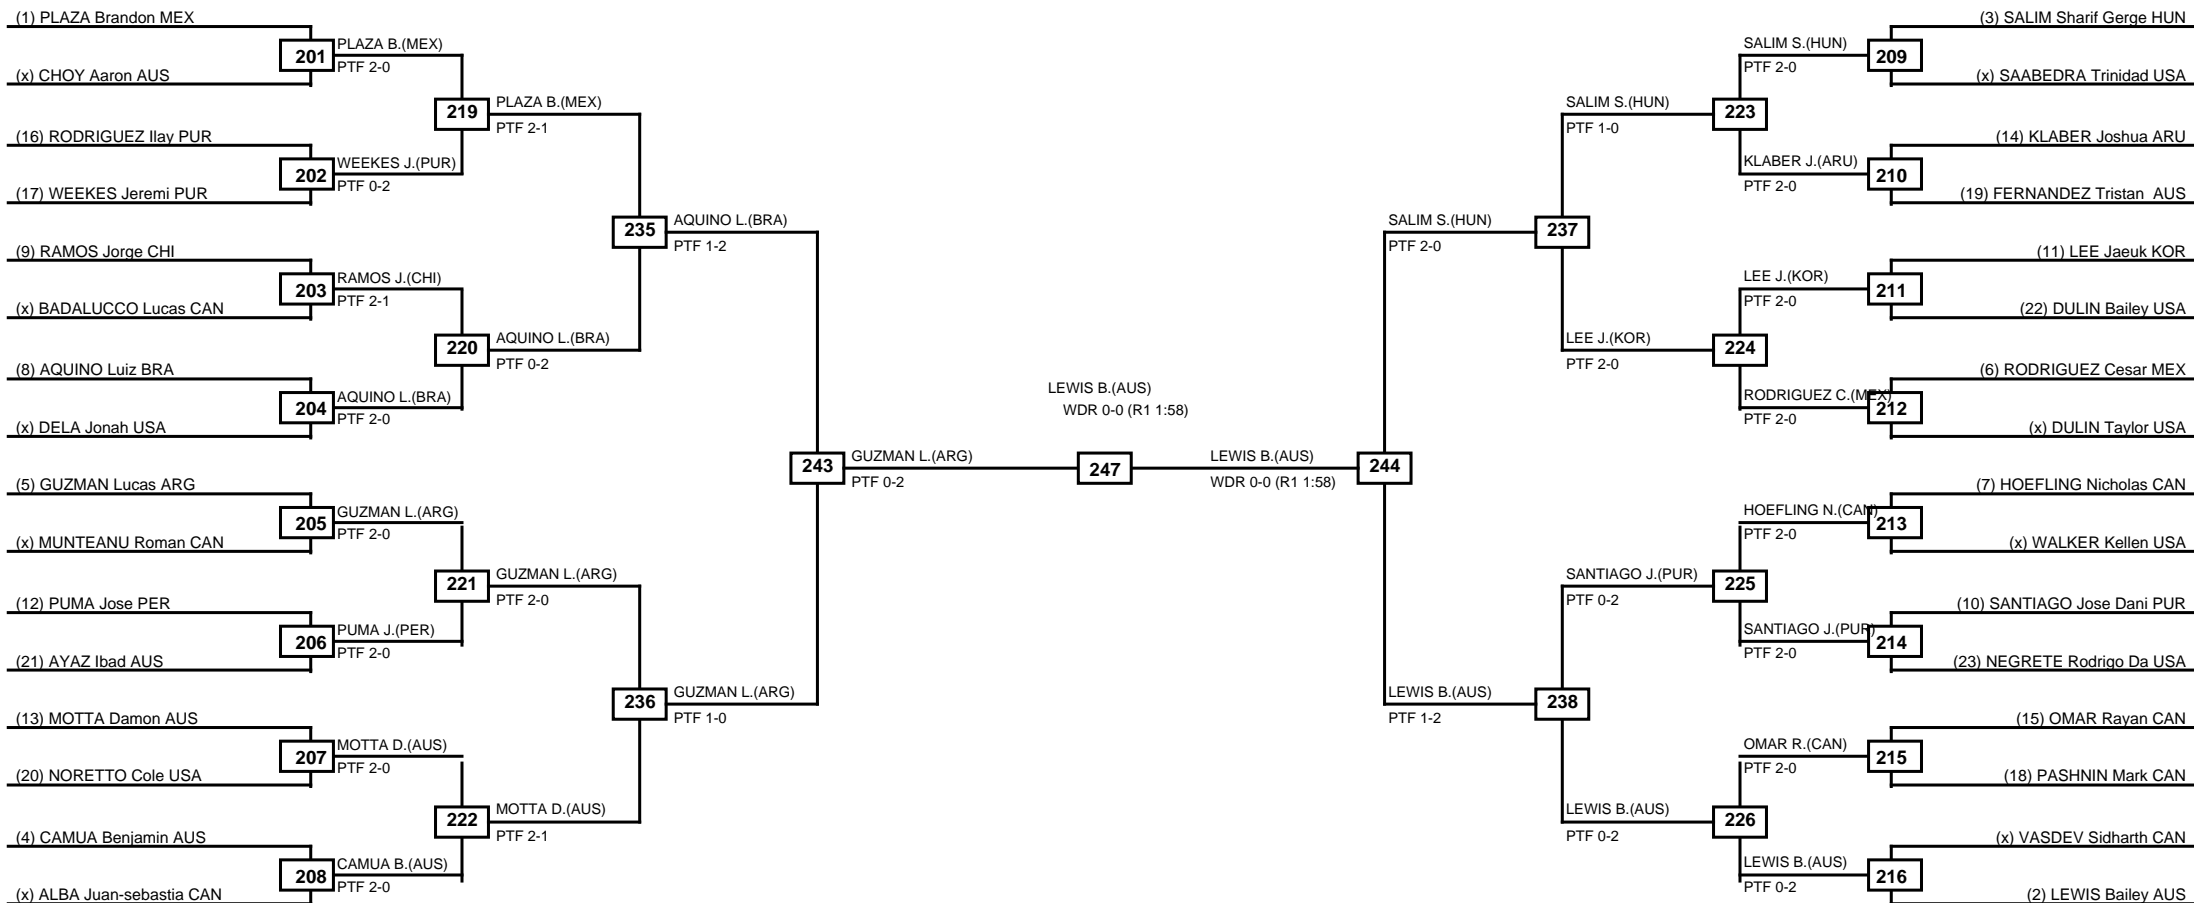

Round of 32   Round of 16   Quarterfinals   Semifinals   Final   Semifinals   Quarterfinals   Round of 16   Round of 32

Classification
1 LEWIS Bailey AUS
2 GUZMAN Lucas ARG
3 AQUINO Luiz BRA
3 SALIM Sharif Gergely HUN

LEGEND   RSC: Win by Referee stops contest   PTF: Win by Point gap   SUP: Win by Superiority   DSQ: Win by Disqualification   DQB: Win by Disqualification for Unsportsmanlike behavior   DWR: Win by double Withdrawal   R: Round
(x)Seed   PFT: Win by Final score   GDP: Win by Golden points   WDR: Win by Withdrawal   PUN: Win by Punitive declaration   DDB: Double disqualification for Unsportsmanlike behavior   DDQ: Double Disqualification