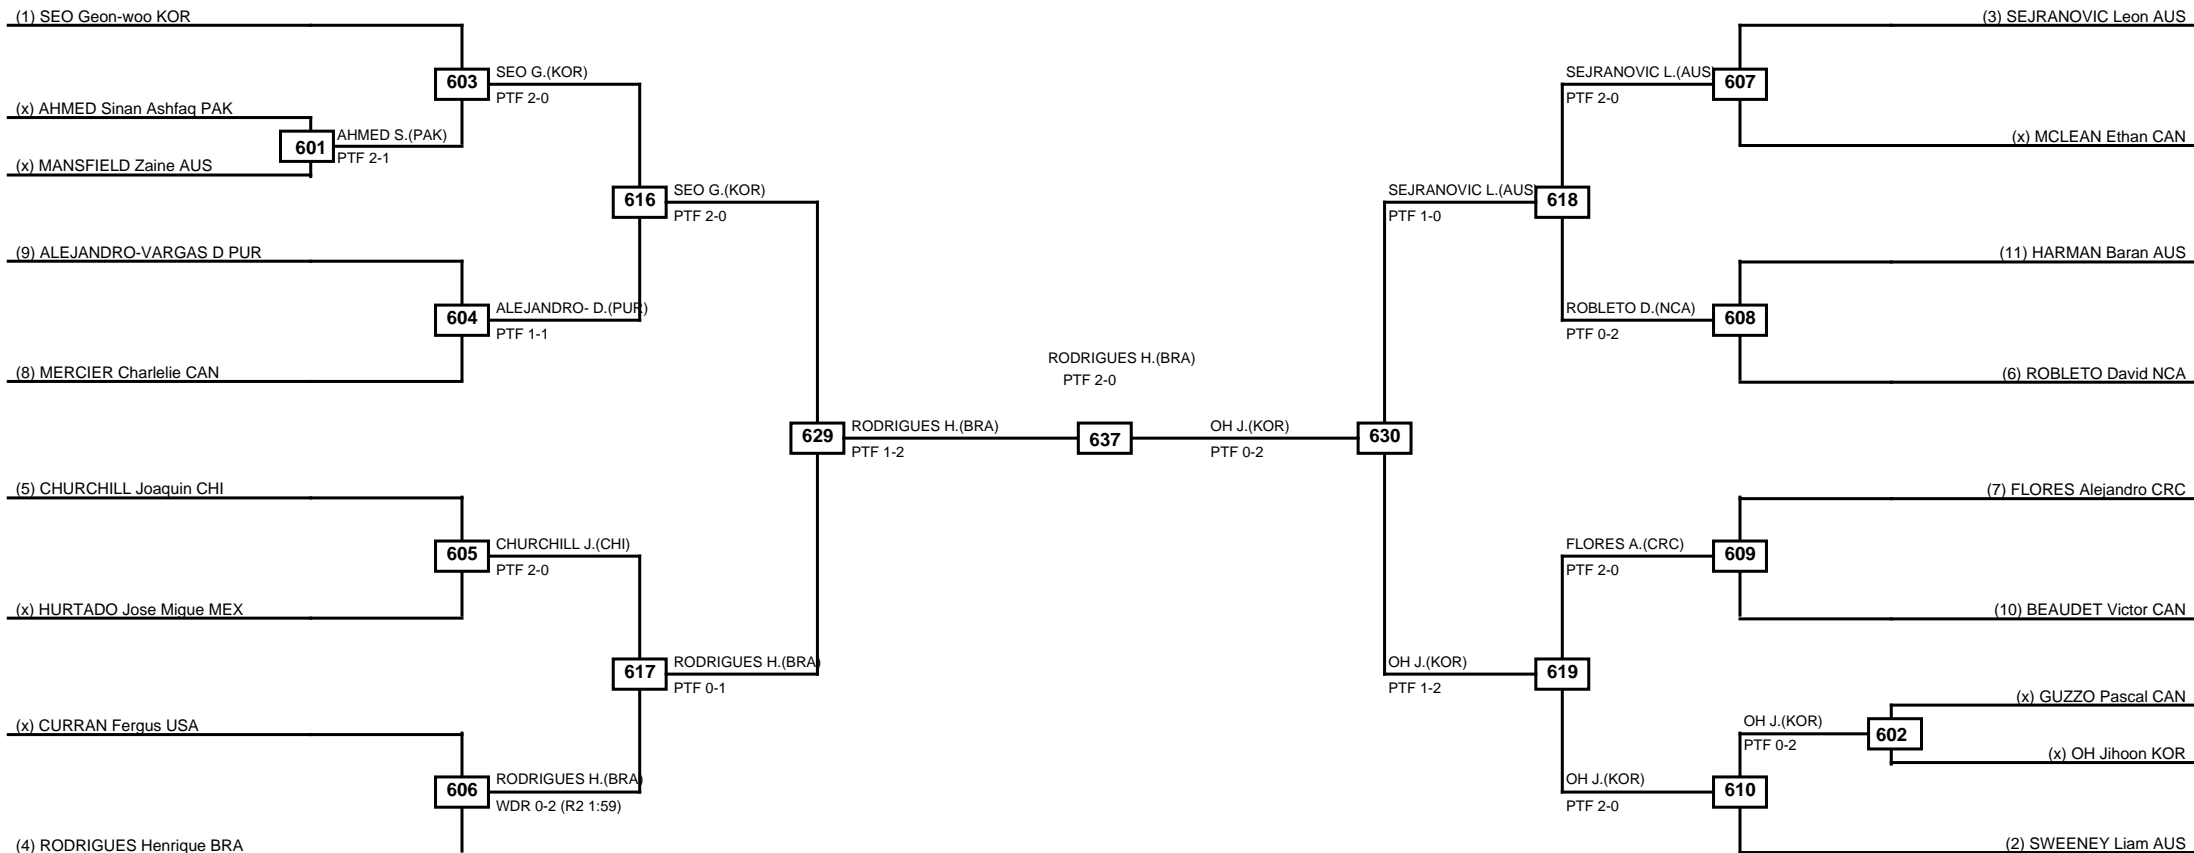

Round of 16 Quarterfinals Semifinals

Final

Semifinals

Quarterfinals Round of 16

Classification
1 SOUZA Allif BRA
2 STEWART Jordan CAN
3 ESQUIVEL Juan MEX
3 RODRIGUEZ Michael C. USA

LEGEND RSC: Win by Referee stops contest PTG: Win by Point gap SUP: Win by Superiority DSQ: Win by Disqualification DQB: Win by Disqualification for Unsportsmanlike behavior DWR: Win by double Withdrawal R: Round
 (x)Seed PFT: Win by Final score GDP: Win by Golden points WDR: Win by Withdrawal PUN: Win by Punitive declaration DDB: Double disqualification for Unsportsmanlike behavior DDQ: Double Disqualification

Round of 32 Round of 16 Quarterfinals Semifinals Final Semifinals Quarterfinals Round of 16 Round of 32

Classification
1 RODRIGUES Henrique Marques BRA
2 OH Jihoon KOR
3 SEJRANOVIC Leon AUS
3 SEO Geon-woo KOR